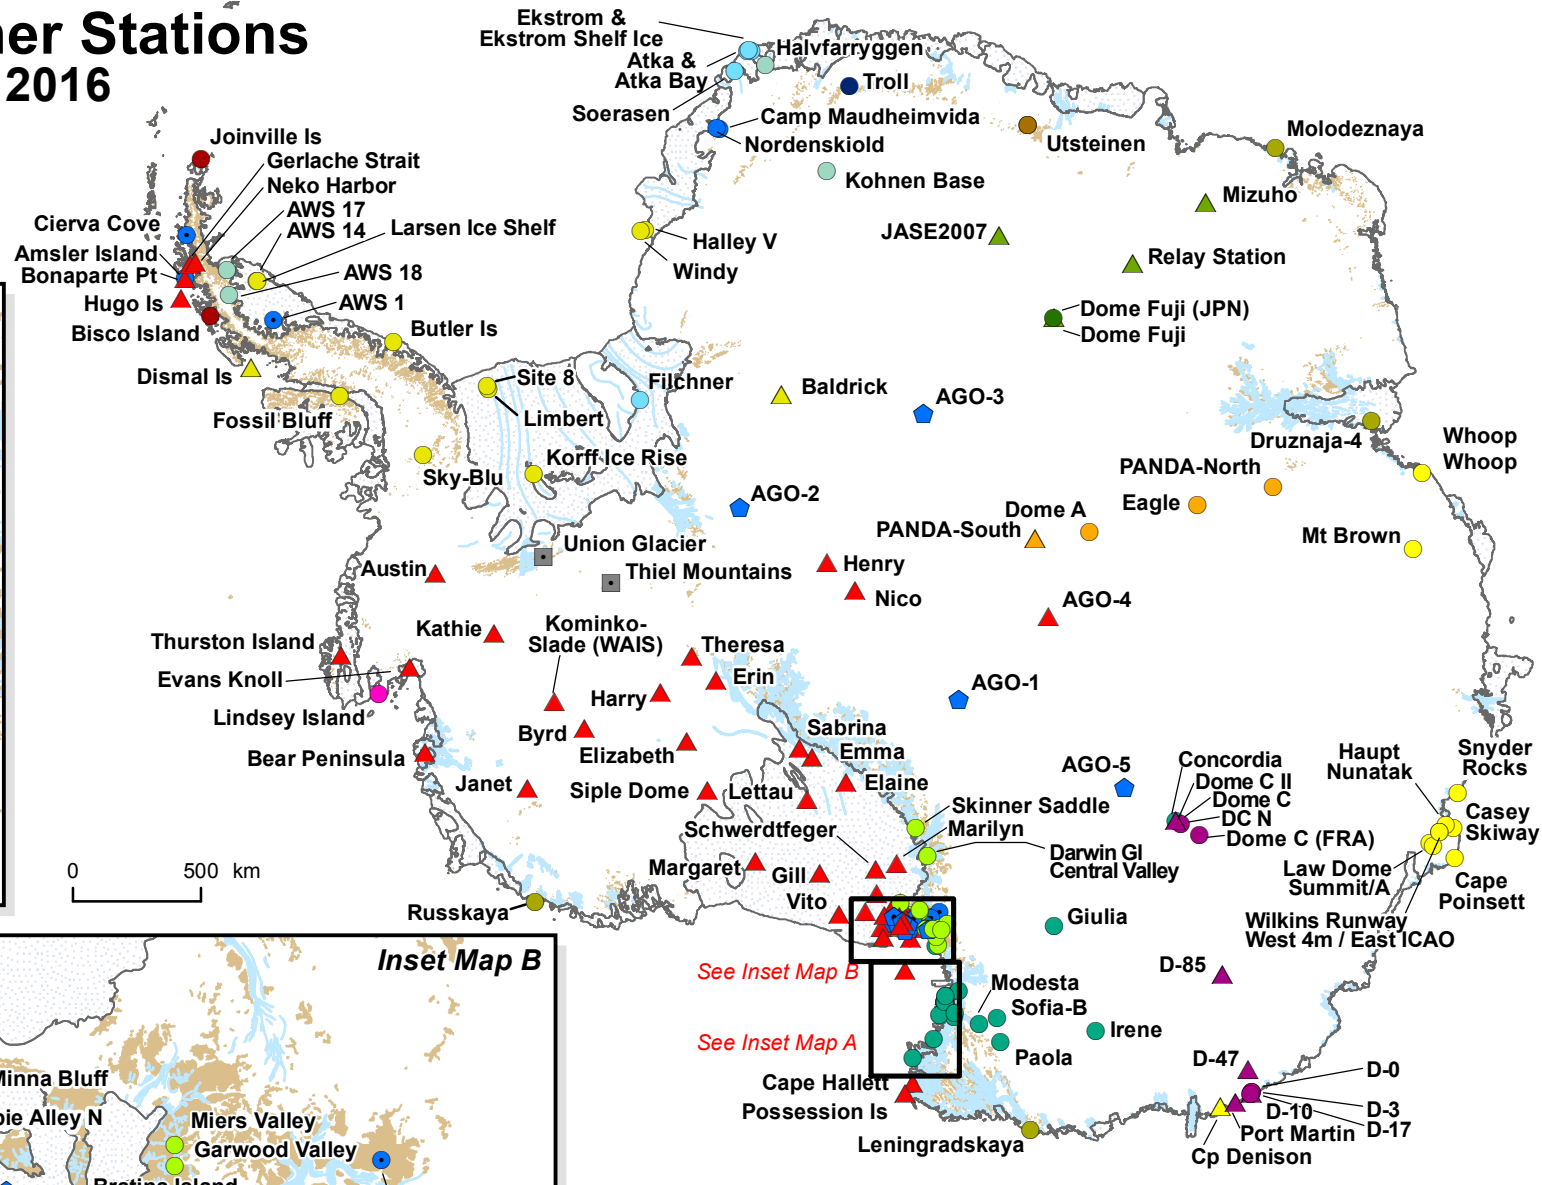

Automatic Weather Stations Antarctica - 2016

- | United States AWS | | International AWS | |
|---------------------------|-----------------------|-------------------|--|
| ▲ Univ. of Wisconsin (UW) | ● Australia | ● Netherlands | |
| ▲ UW / Australia | ● Belgium/Netherlands | ● New Zealand | |
| ▲ UW / China | ● Brazil | ● Norway | |
| ▲ UW / France | ● China | ● Russia | |
| ▲ UW / Japan | ● China/Australia | ● South Korea | |
| ▲ UW / New Zealand | ● Finland | ● United Kingdom | |
| ▲ UW / United Kingdom | ● France | | |
| ● AGO | ● Germany | | |
| ● SPAWAR | ● Italy | | |
| ● Other US | ● Japan | | |
| | | Other AWS | |
| | | ■ Commercial | |