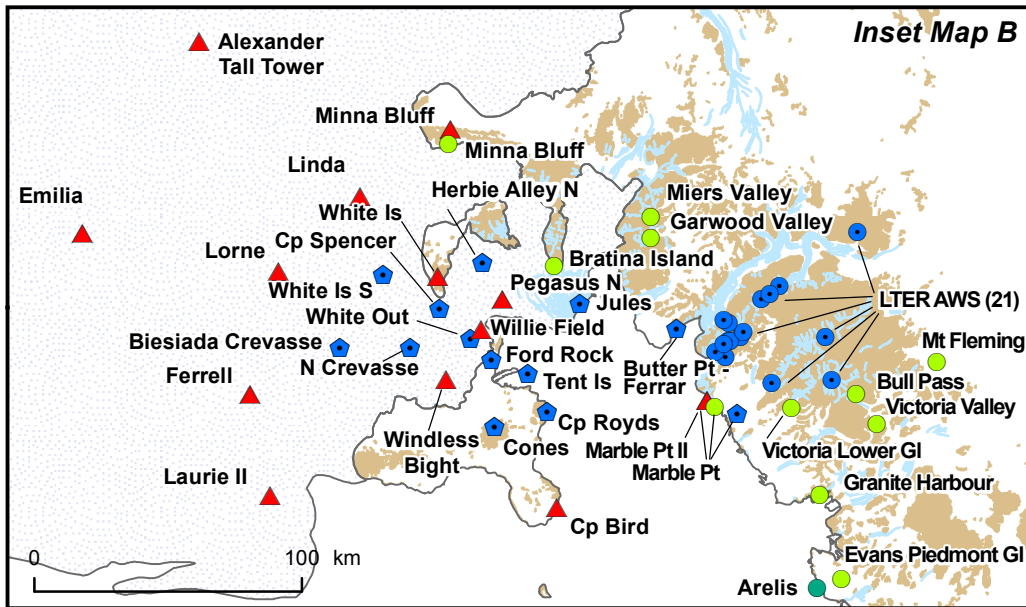

Automatic Weather Stations Antarctica - 2016

- | United States AWS | | International AWS | |
|---------------------------|-----------------------|-------------------|--|
| ▲ Univ. of Wisconsin (UW) | ● Australia | ● Netherlands | |
| ▲ UW / Australia | ● Belgium/Netherlands | ● New Zealand | |
| ▲ UW / China | ● Brazil | ● Norway | |
| ▲ UW / France | ● China | ● Russia | |
| ▲ UW / Japan | ● China/Australia | ● South Korea | |
| ▲ UW / New Zealand | ● Finland | ● United Kingdom | |
| ▲ UW / United Kingdom | ● France | | |
| ● AGO | ● Germany | | |
| ● SPAWAR | ● Italy | | |
| ● Other US | ● Japan | | |
| | | Other AWS | |
| | | ■ Commercial | |