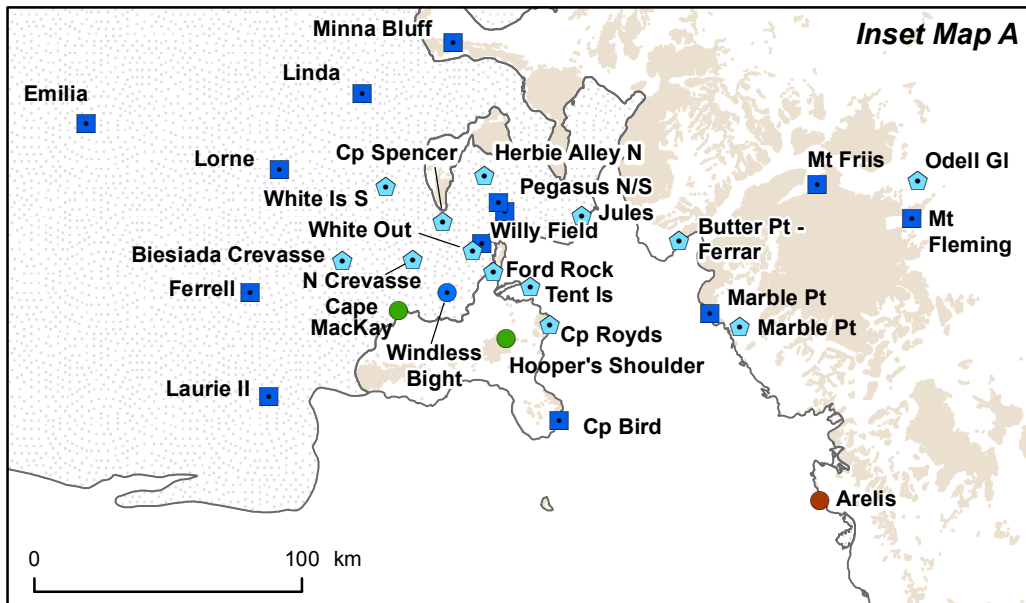

# 2008 Automatic Weather Stations

## University of Wisconsin - Madison

**University of Wisconsin Sites**

- AWS
- ▲ AWS - Iceberg location as of map date
- AWS - UNAVCO positioned

**Other US Sites**

- AGO
- ◆ SPAWAR

**International Sites**

- Australian
- Brazilian
- Chinese/Australian
- Dutch
- Italian
- Malaysian
- United Kingdom