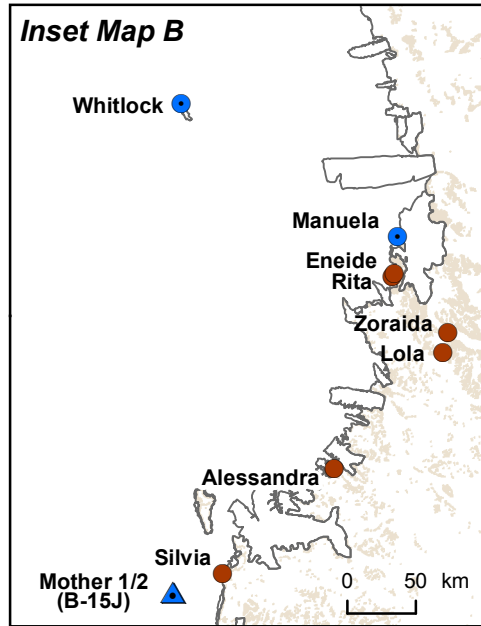

# 2008 Automatic Weather Stations

## University of Wisconsin - Madison

**University of Wisconsin Sites**

- AWS
- ▲ AWS - Iceberg location as of map date
- AWS - UNAVCO positioned

**Other US Sites**

- AGO
- ◆ SPAWAR

**International Sites**

- Australian
- Brazilian
- Chinese/Australian
- Dutch
- Italian
- Malaysian
- United Kingdom