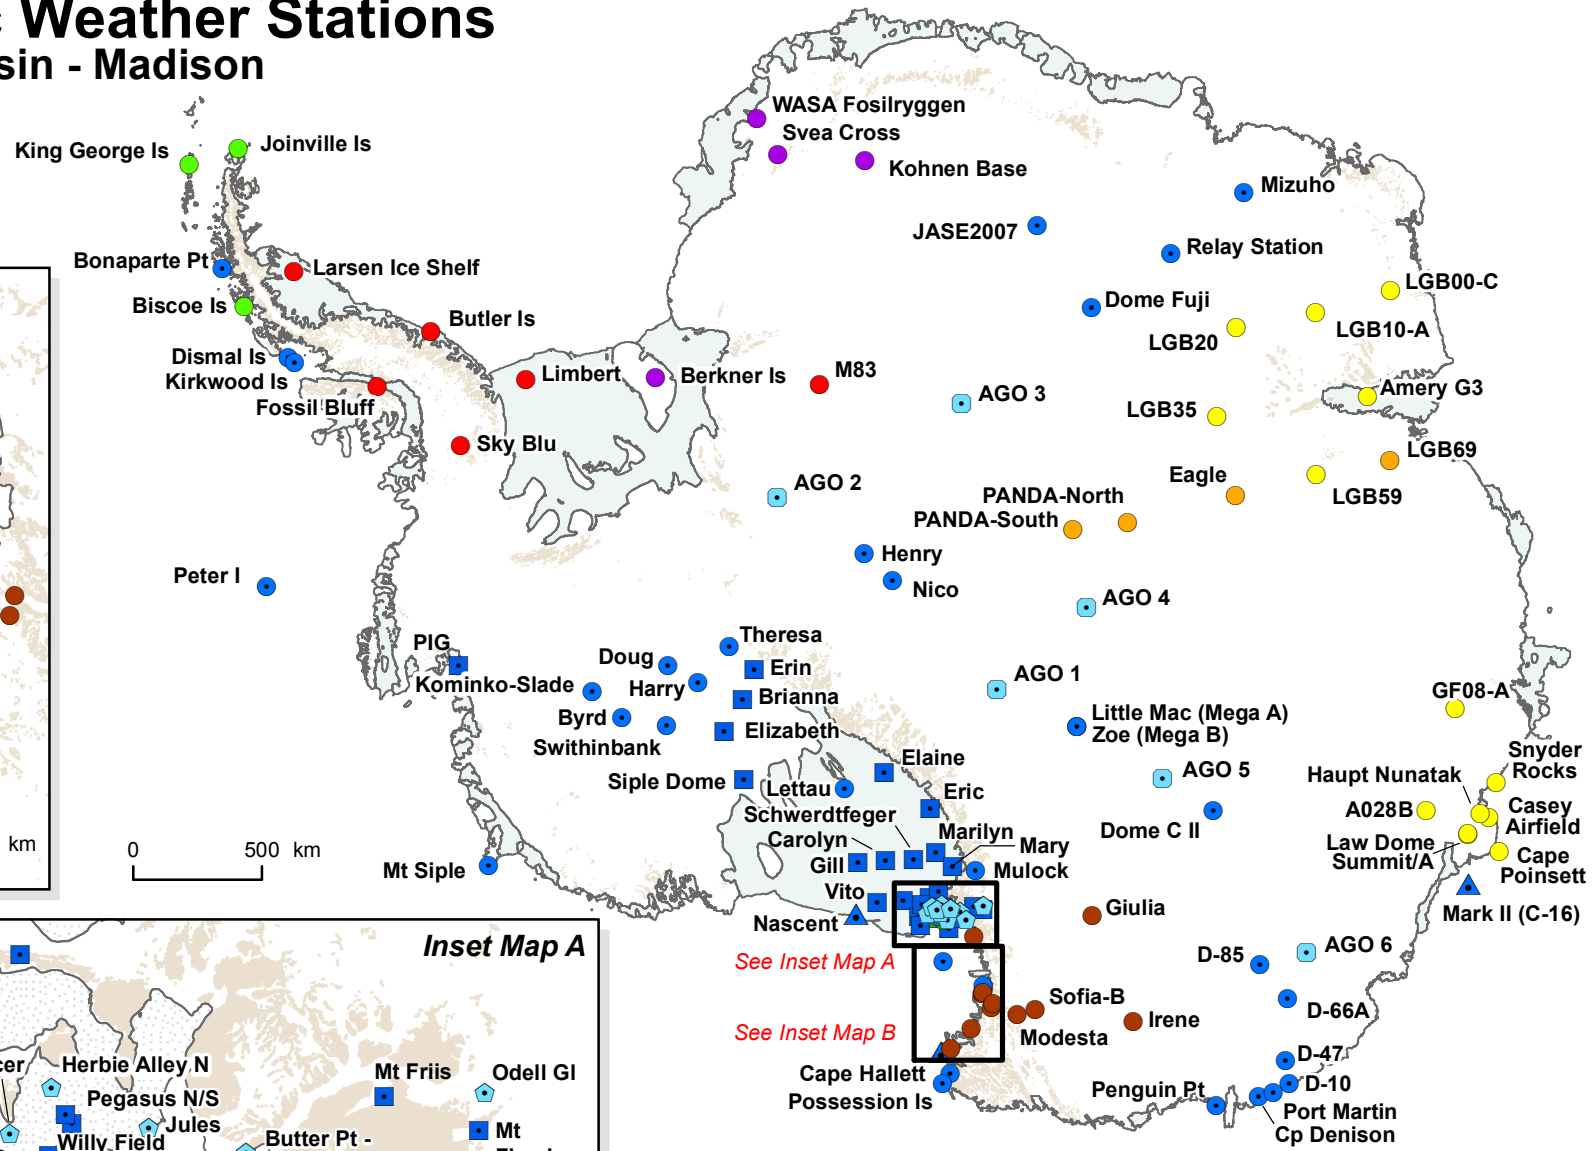

# 2008 Automatic Weather Stations

## University of Wisconsin - Madison

**University of Wisconsin Sites**

- AWS
- ▲ AWS - Iceberg location as of map date
- AWS - UNAVCO positioned

**Other US Sites**

- AGO
- ◆ SPAWAR

**International Sites**

- Australian
- Brazilian
- Chinese/Australian
- Dutch
- Italian
- Malaysian
- United Kingdom