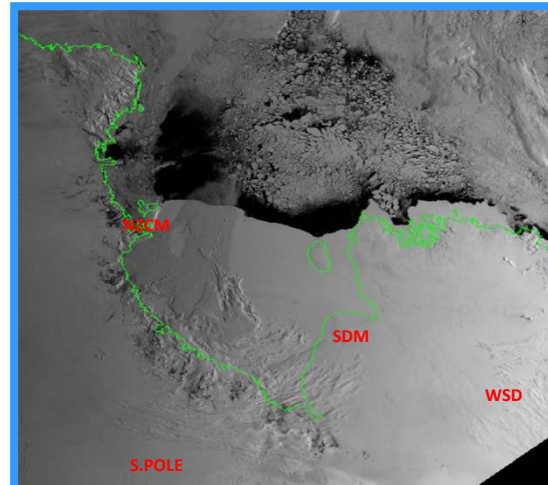

A.O.P.B. WEATHER OUTLOOK

December 3, 2020

Naval Information Warfare Center

ATLANTIC

- Satellite Blackout Times
- Above Minimums
- Marginal
- Below Minimums

CIG: Ceiling FG: Dense Fog BR: Light Fog
IC: Ice Crystals BLSN: Blowing Snow SN: Snow
SG: Snow Grains

	Thursday 3-Dec	Friday 4-Dec	Saturday 5-Dec	Sunday 6-Dec
PHOENIX (1000/3)	 -SN CIG	 SN CIG	 	 BLSN
South Pole (1500/3)	 IC	 SG BLSN CIG		
SDM (1500/3)	 	 	 BR CIG	
WAIS (1500/3)	 	 SG BLSN CIG		

00L 06L 12L 18L 24L

Satellite