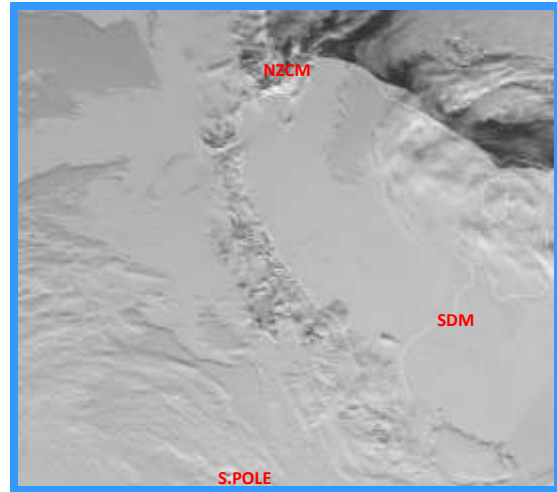

# A.O.P.B. WEATHER OUTLOOK

December 7, 2020

- Satellite Blackout Times
- Above Minimums
- Marginal
- Below Minimums

CIG: Ceiling FG: Dense Fog BR: Light Fog  
 IC: Ice Crystals BLSN: Blowing Snow SN: Snow  
 SG: Snow Grains

	Monday 7-Dec	Tuesday 8-Dec	Wednesday 9-Dec	Thursday 10-Dec
PHOENIX (1000/3)	[Green]		BR CIG [Green]	BLSN [Yellow]
South Pole (1500/3)	CIG BLSN [Red]	BLSN [Yellow]	SG FG CIG [Red]	CIG IC [Yellow]
SDM (1500/3)	[Green]	BR CIG [Yellow]	BR CIG [Yellow]	
WAIS (1500/3)	CIG SN BLSN [Red]	SN BLSN [Yellow]	SN CIG [Yellow]	[Green]

Satellite

00L 06L 12L 18L 24L

Tonight

Tuesday

Wednesday

Thursday