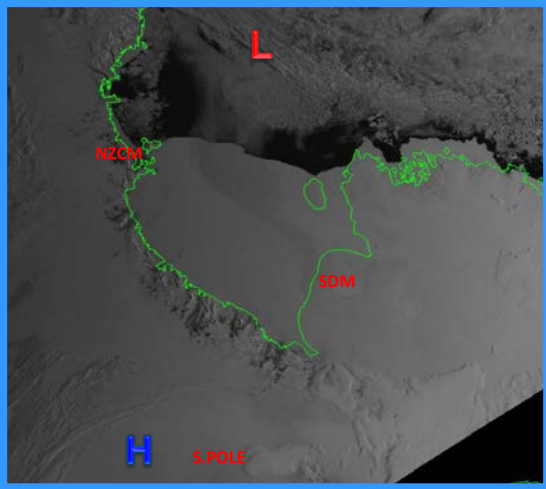

A.O.P.B. WEATHER OUTLOOK

December 11, 2020

	Friday 11-Dec	Saturday 12-Dec	Sunday 13-Dec	Monday 14-Dec
PHOENIX (1000/3)	BR CIG	FZFG	SN	CIG
South Pole (1500/3)		IC CIG		SG BR CIG
SDM (1500/3)	VCFG CIG			
WAIS (1500/3)			BLSN	

Satellite
Blackout Times
Above Minimums
Marginal
Below Minimums

CIG: Ceiling FG: Dense Fog BR: Light Fog
IC: Ice Crystals BLSN: Blowing Snow SN: Snow
SG: Snow Grains

Satellite

00L 06L 12L 18L 24L

Tonight

Saturday