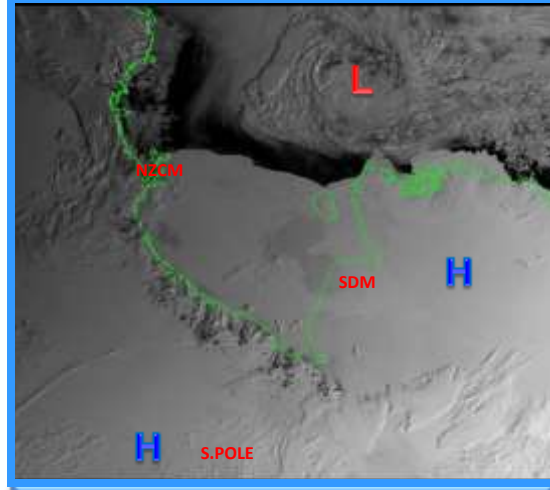

# A.O.P.B. WEATHER OUTLOOK

December 12, 2020

- Satellite Blackout Times
- Above Minimums
- Marginal
- Below Minimums

CIG: Ceiling FG: Dense Fog BR: Light Fog  
 IC: Ice Crystals BLSN: Blowing Snow SN: Snow  
 SG: Snow Grains

	Saturday 12-Dec	Sunday 13-Dec	Monday 14-Dec	Tuesday 15-Dec
PHOENIX (1000/3)				CIG
South Pole (1500/3)		IC CIG	SG BR CIG	
SDM (1500/3)	VCFG			
WAIS (1500/3)				CIG SN

00L 06L 12L 18L 24L

Satellite

Tonight