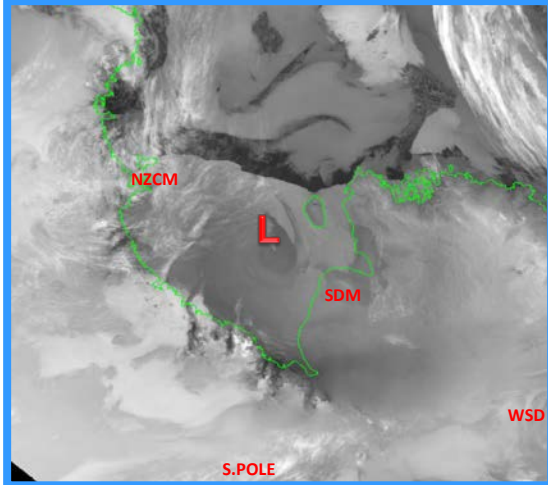

00L 06L 12L 18L 24L

Satellite