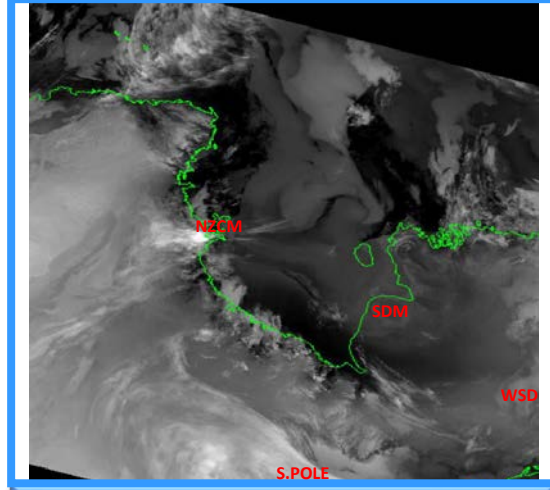

A.O.P.B. WEATHER OUTLOOK

December 17, 2020

- Satellite Blackout Times
- Above Minimums
- Marginal
- Below Minimums

	Thursday 17-Dec	Friday 18-Dec	Saturday 19-Dec	Sunday 20-Dec
PHOENIX (1000/3)	 BLSN	 BLSN	 SN CIG	 SN CIG
South Pole (1500/3)	 BLSN SG CIG	 SG CIG	 CIG IC	
SDM (1500/3)	 	 	 	
WAIS (1500/3)	 CIG FG	 CIG SN BLSN BR		 SN CIG

CIG: Ceiling FG: Dense Fog BR: Light Fog
 IC: Ice Crystals BLSN: Blowing Snow SN: Snow
 SG: Snow Grains

Satellite

00L 06L 12L 18L 24L

Tonight

Friday

Saturday

Sunday