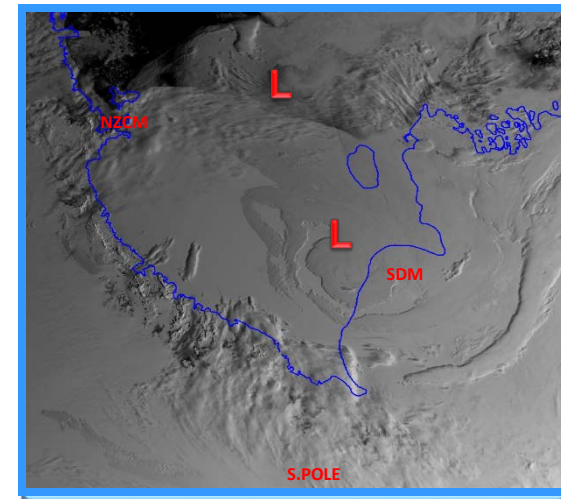

Saturday

A.O.P.B. WEATHER OUTLOOK

December 23, 2020

Naval Information Warfare Center

ATLANTIC

- Satellite Blackout Times
- Above Minimums
- Marginal
- Below Minimums

CIG: Ceiling FG: Dense Fog BR: Light Fog
IC: Ice Crystals BLSN: Blowing Snow SN: Snow
SG: Snow Grains

	Wednesday 23-Dec	Thursday 24-Dec	Friday 25-Dec	Saturday 26-Dec
PHOENIX (1000/3)				CIG BLSN SN
South Pole (1500/3)				
SDM (1500/3)	BR CIG SN			
WAIS (1500/3)	CIG SN BR			

00L 06L 12L 18L 24L

Satellite