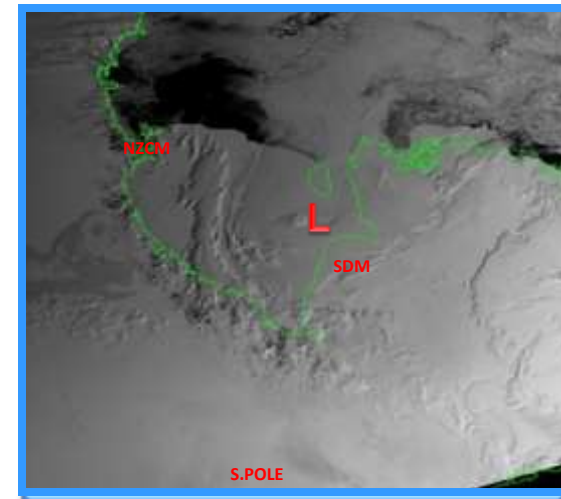

A.O.P.B. WEATHER OUTLOOK

December 24, 2020

- Satellite Blackout Times
- Above Minimums
- Marginal
- Below Minimums

CIG: Ceiling FG: Dense Fog BR: Light Fog
IC: Ice Crystals BLSN: Blowing Snow SN: Snow
SG: Snow Grains

	Thursday 24-Dec	Friday 25-Dec	Saturday 26-Dec	Sunday 27-Dec
PHOENIX (1000/3)			CIG SN	
South Pole (1500/3)				
SDM (1500/3)	BR CIG SN			BLSN
WAIS (1500/3)				CIG SN BR

00L 06L 12L 18L 24L

Satellite