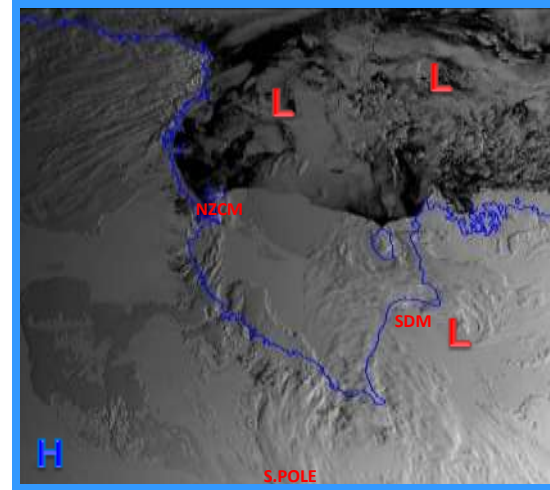

A.O.P.B. WEATHER OUTLOOK

January 6, 2021

- Satellite Blackout Times
- Above Minimums
- Marginal
- Below Minimums

CIG: Ceiling FG: Dense Fog BR: Light Fog
 IC: Ice Crystals BLSN: Blowing Snow SN: Snow
 SG: Snow Grains

	Wednesday 6-Jan	Thursday 7-Jan	Friday 8-Jan	Saturday 9-Jan
PHOENIX (1000/3)			CIG SN BLSN	
South Pole (1500/3)	SG BR CIG		CIG	SG BR CIG
SDM (1500/3)		CIG BR		SN BR CIG
WAIS (1500/3)	SN BLSN	SN FG	CIG BLSN	CIG SN

00L 06L 12L 18L 24L

Satellite

Tonight

Thursday

Friday

Saturday