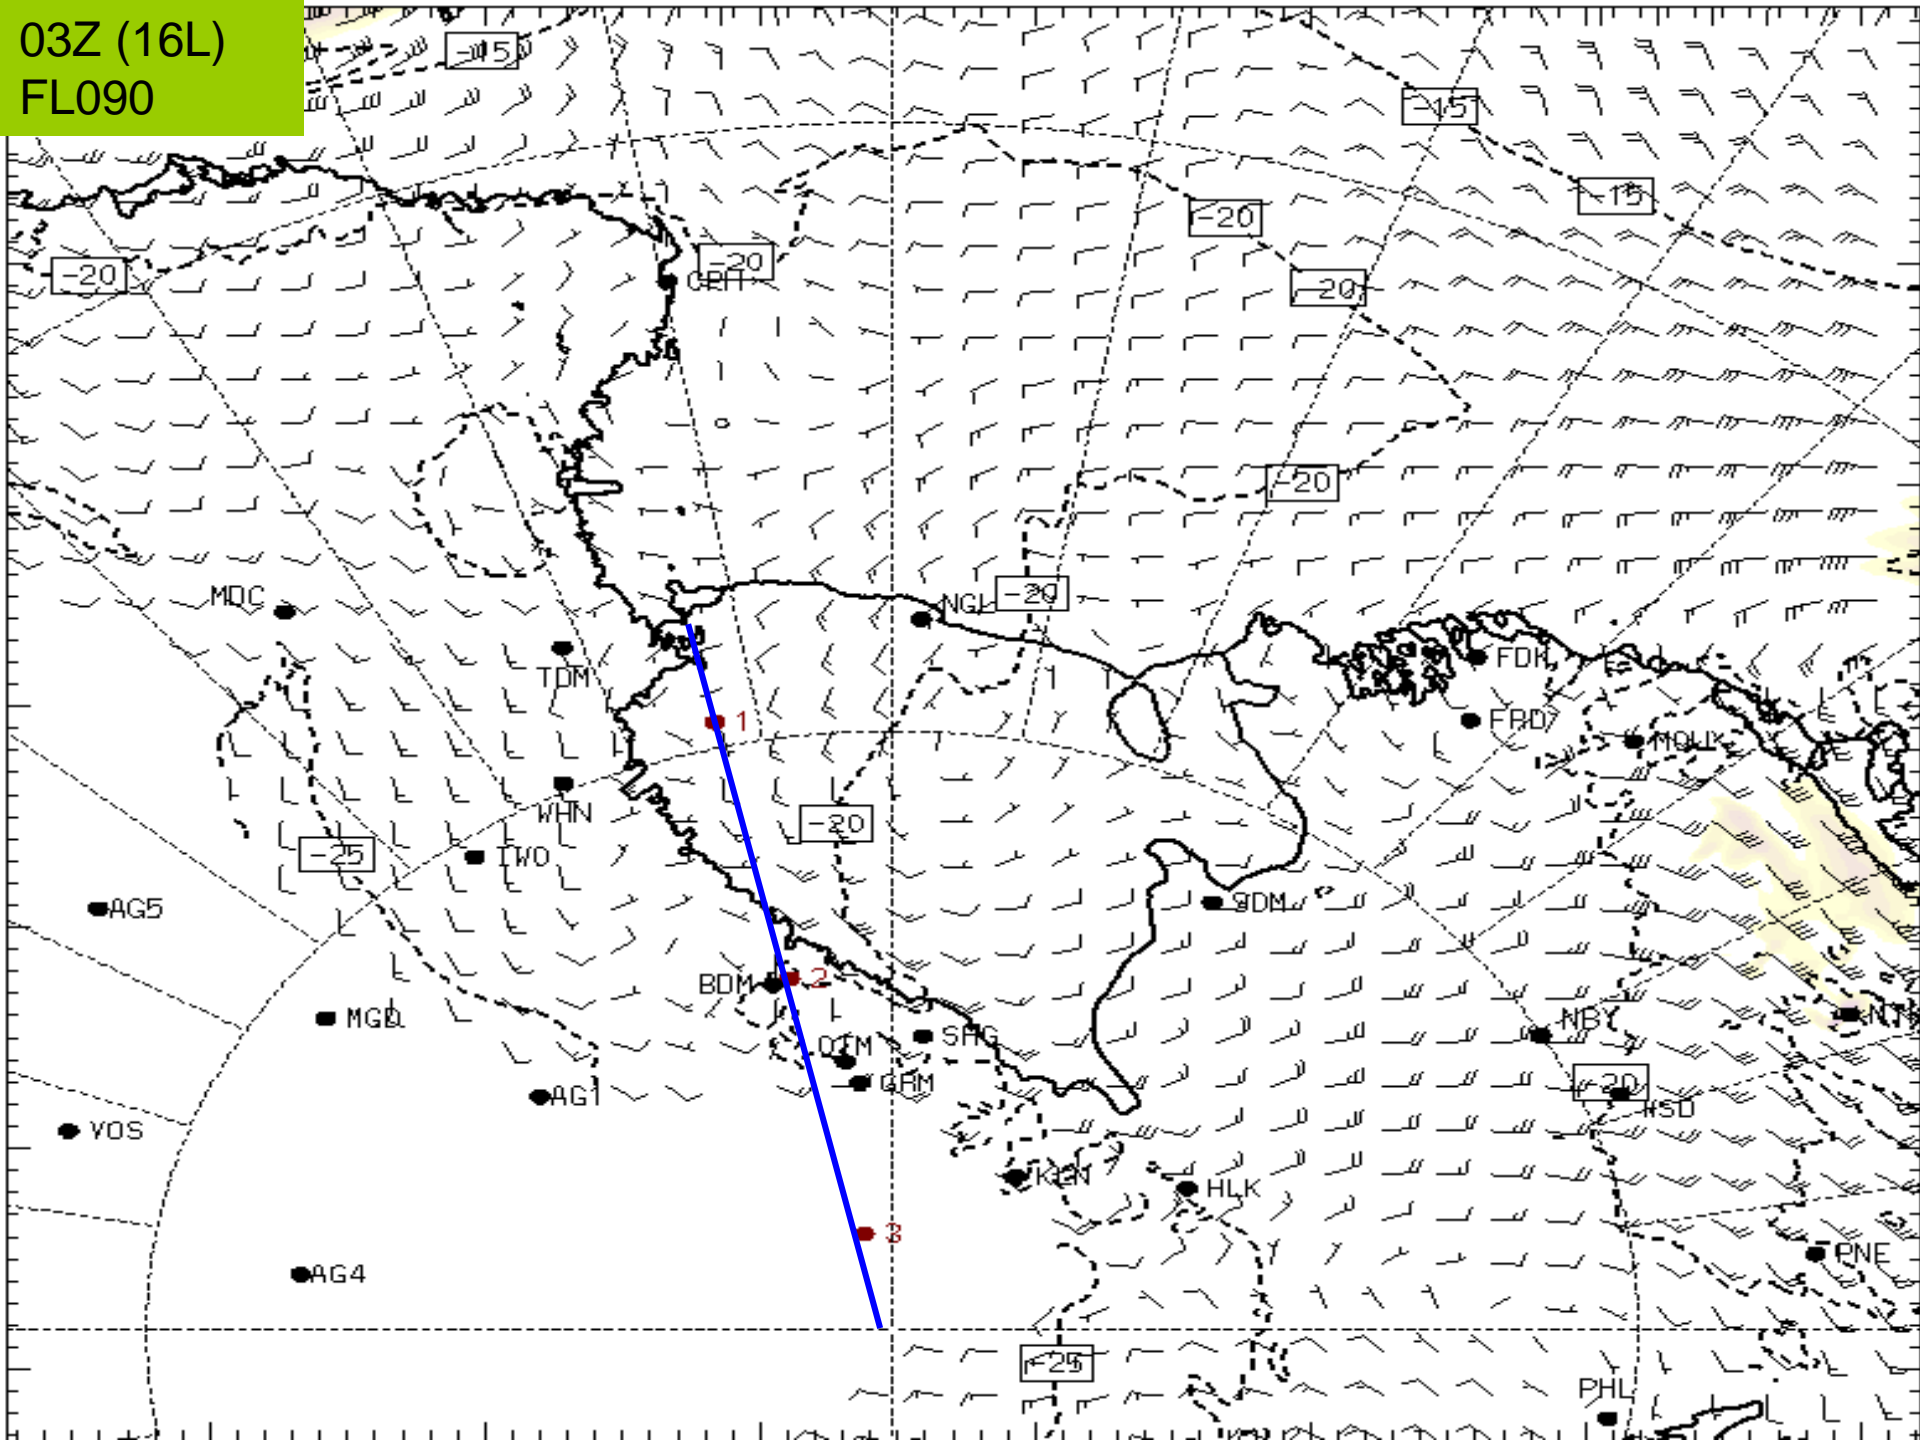

03Z (16L)
FL090