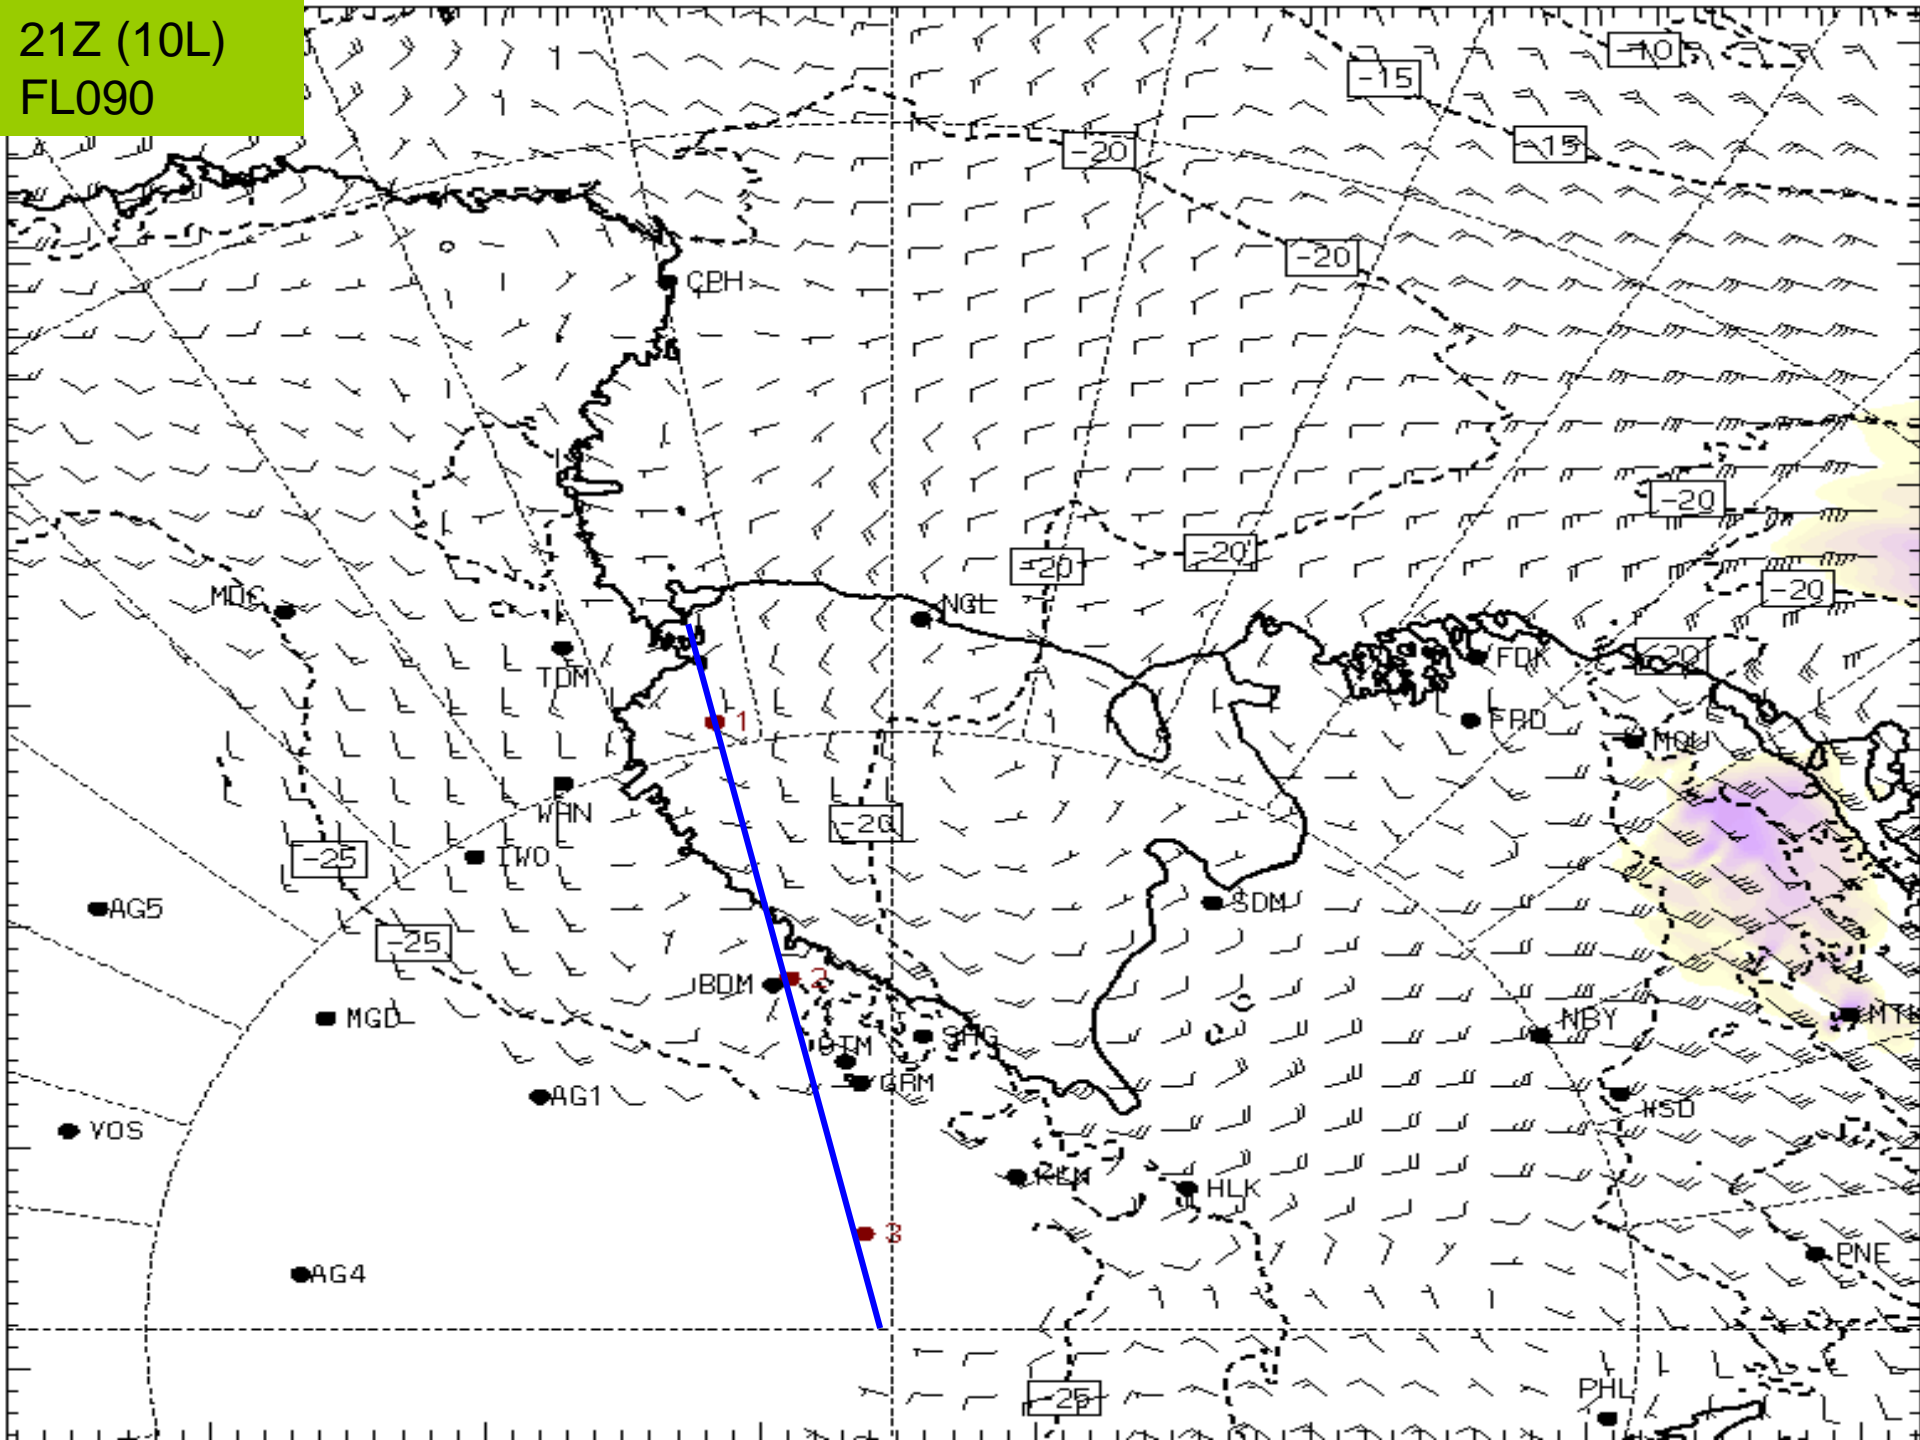

21Z (10L)
FL090