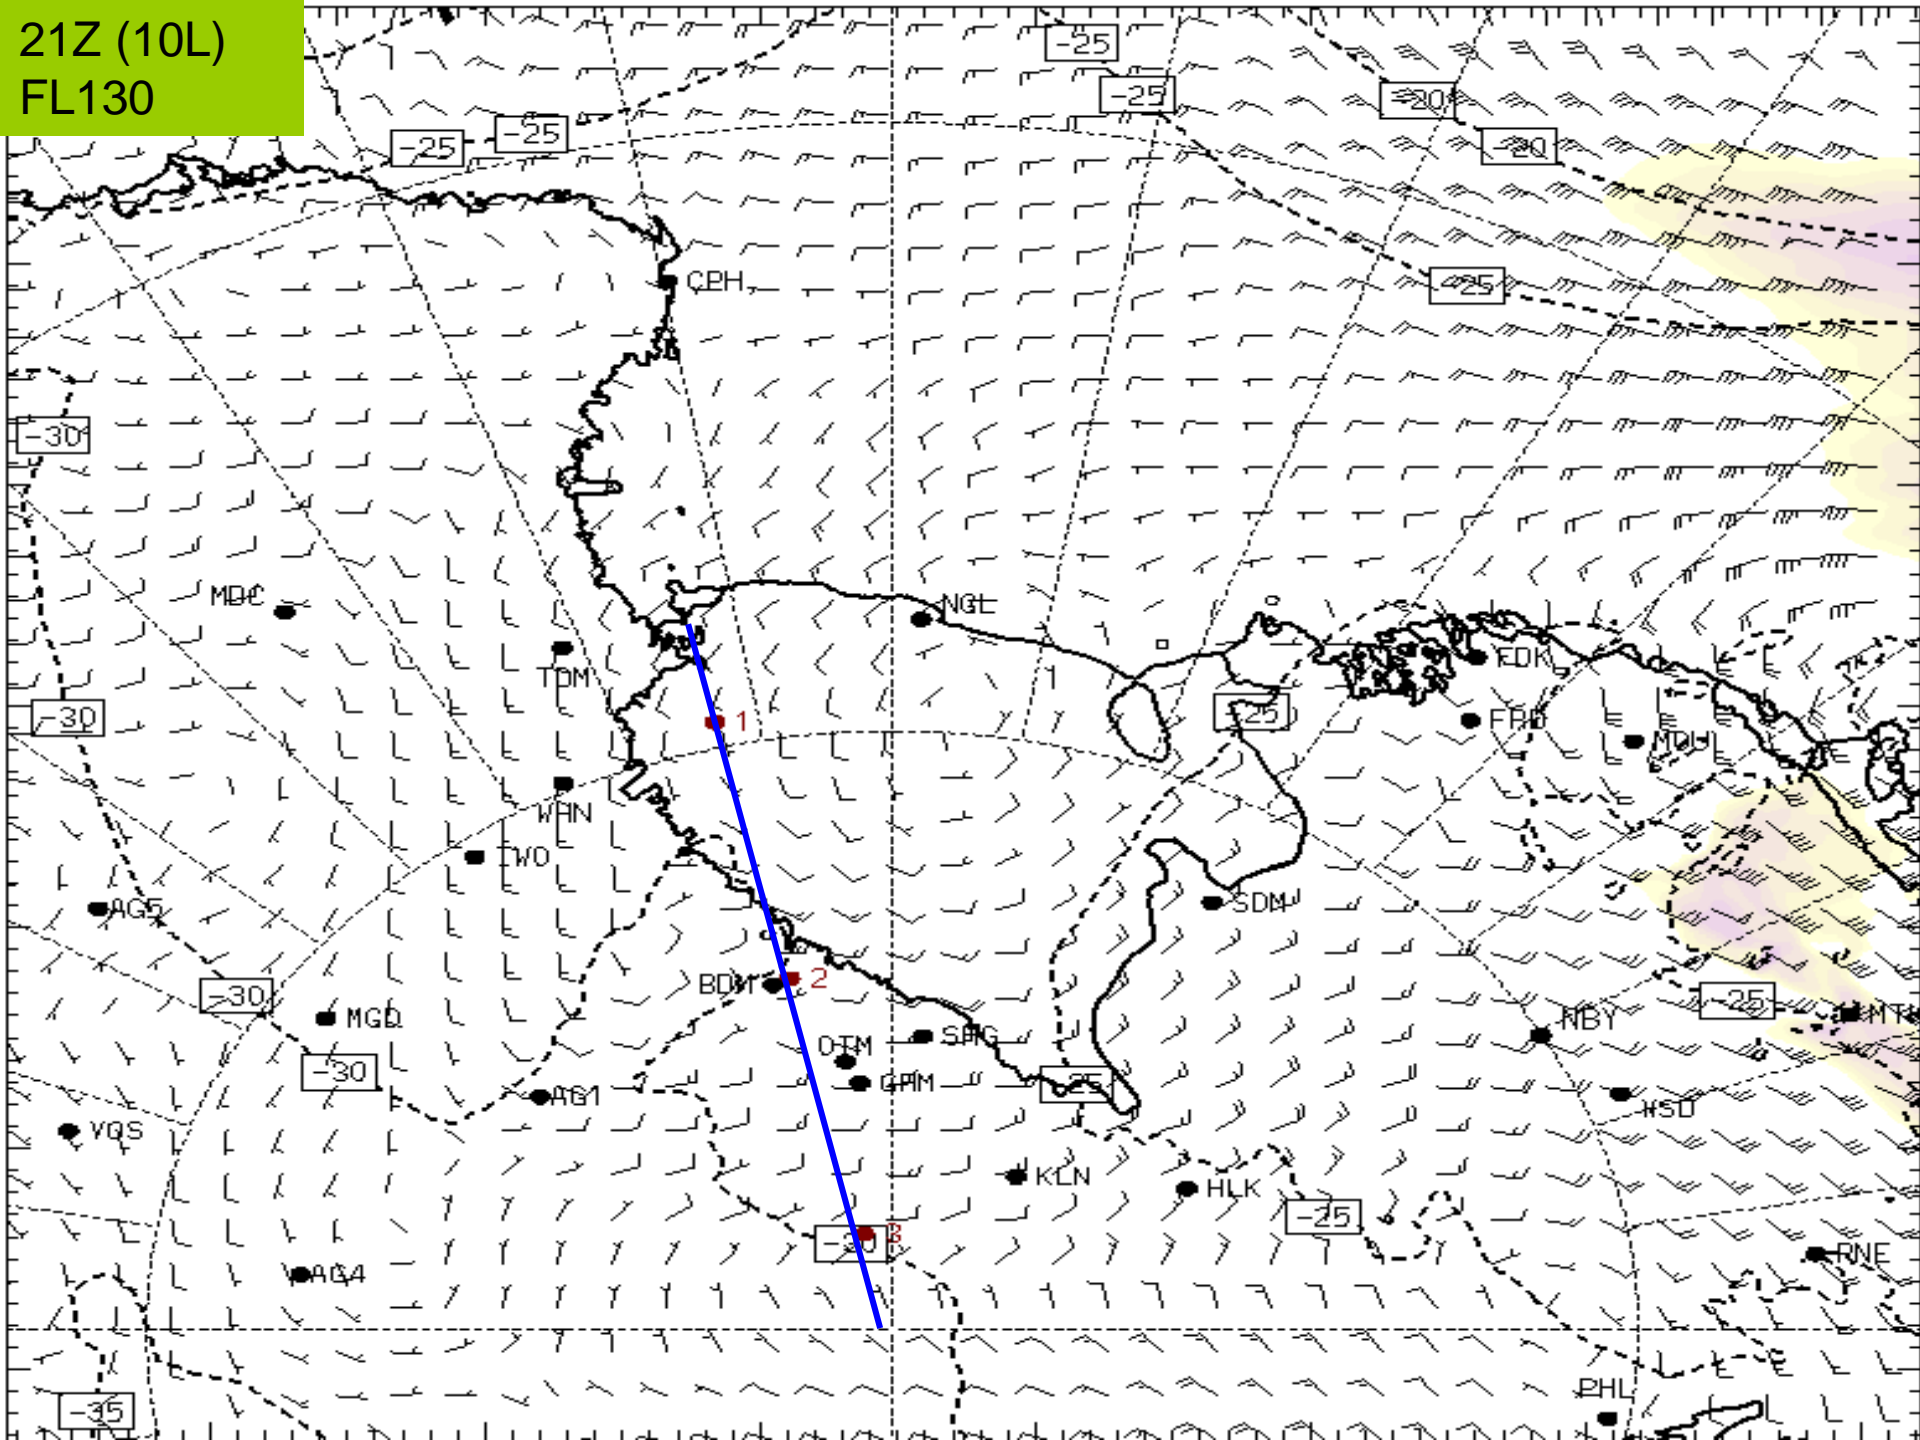

21Z (10L)
FL130