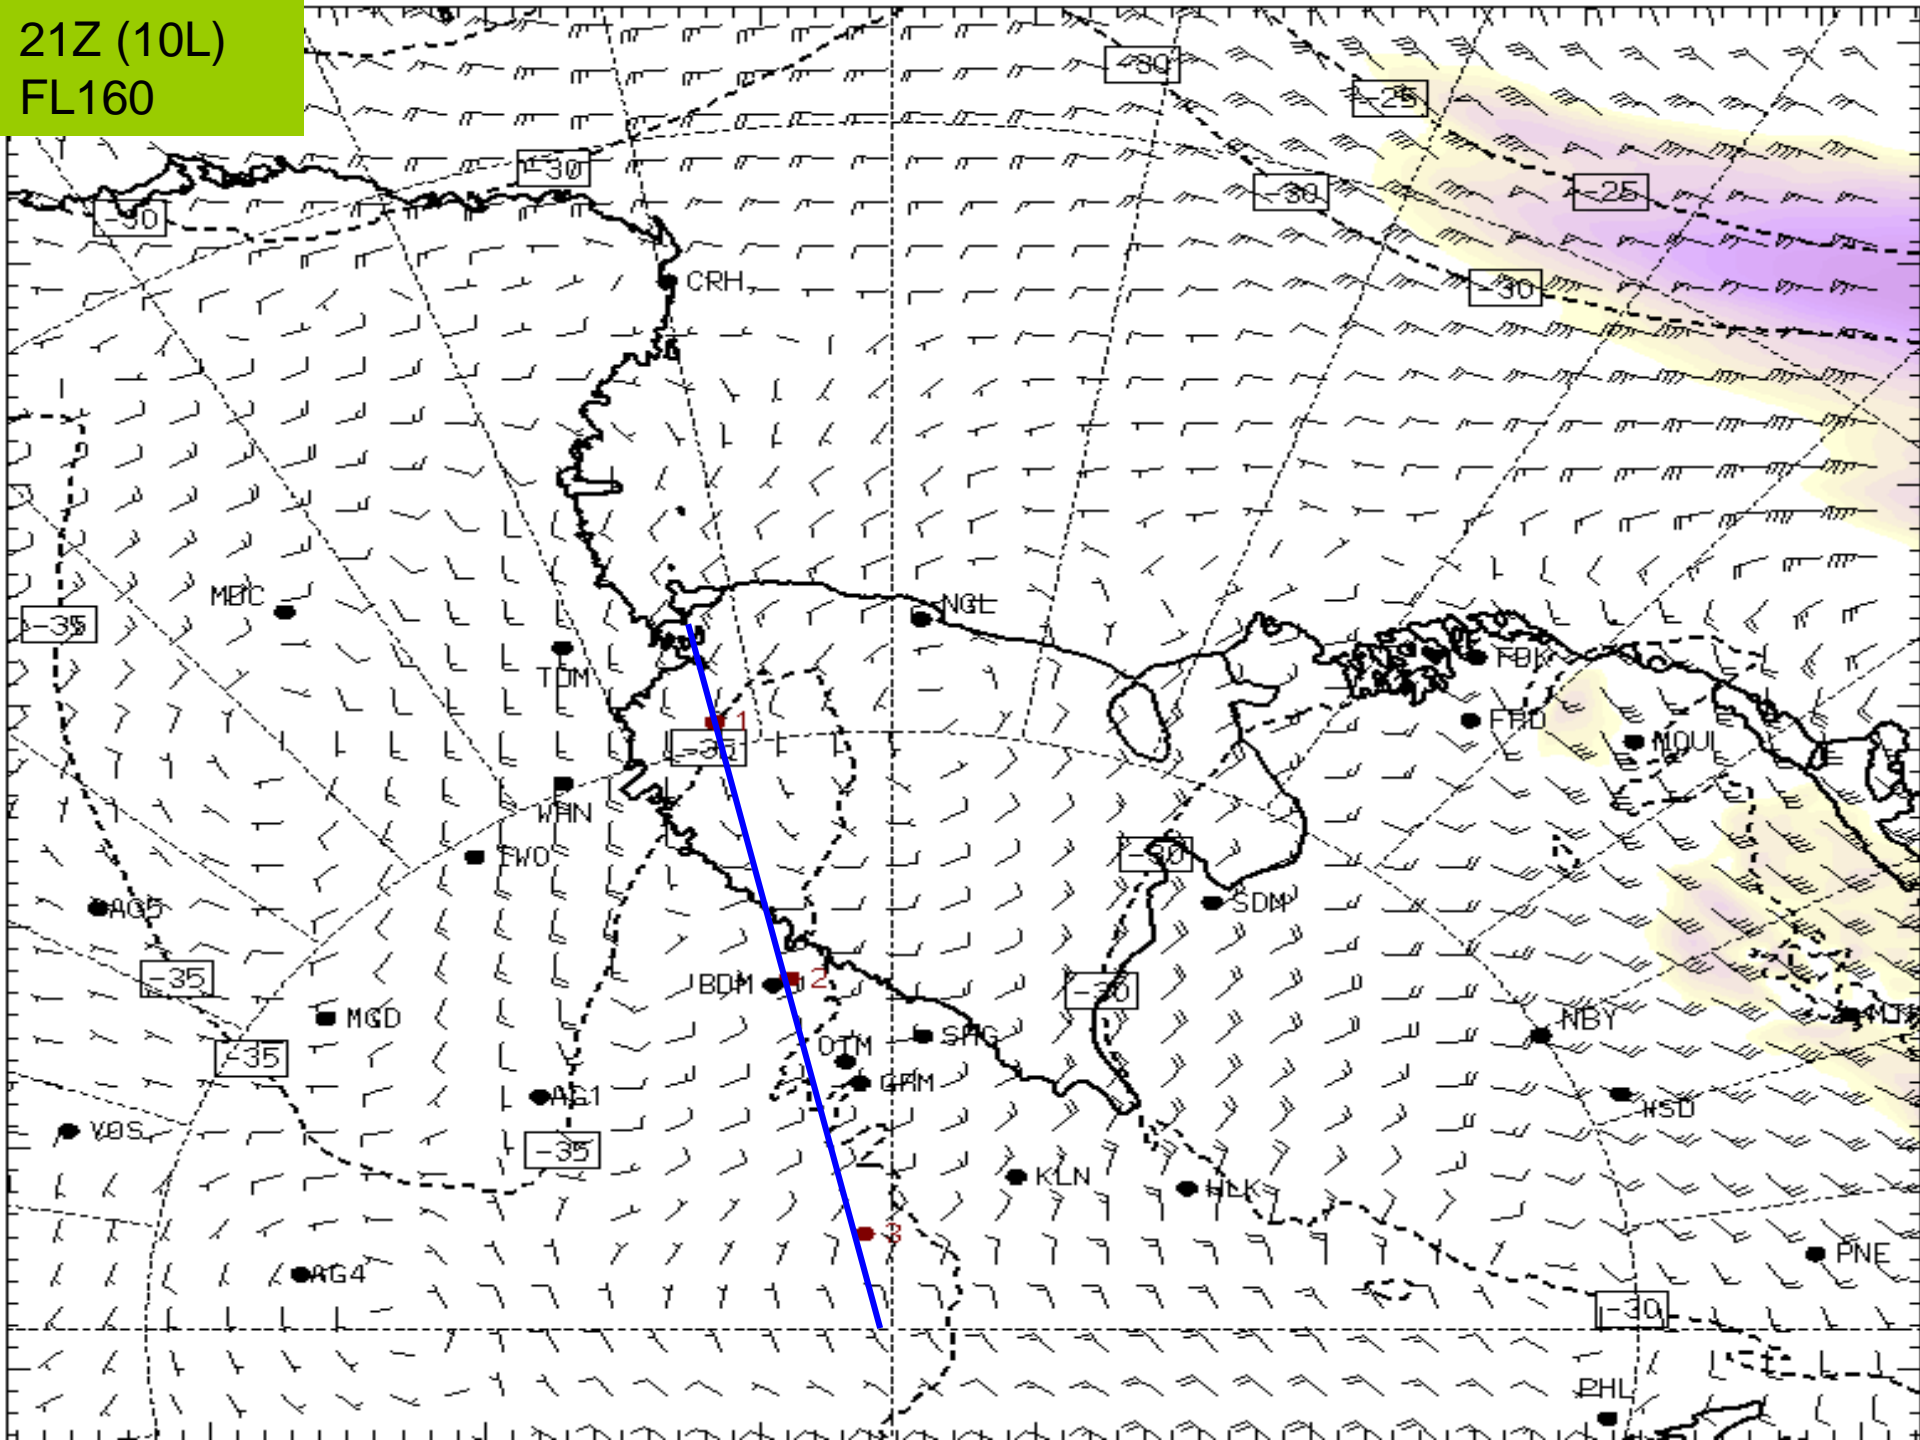

21Z (10L)
FL160