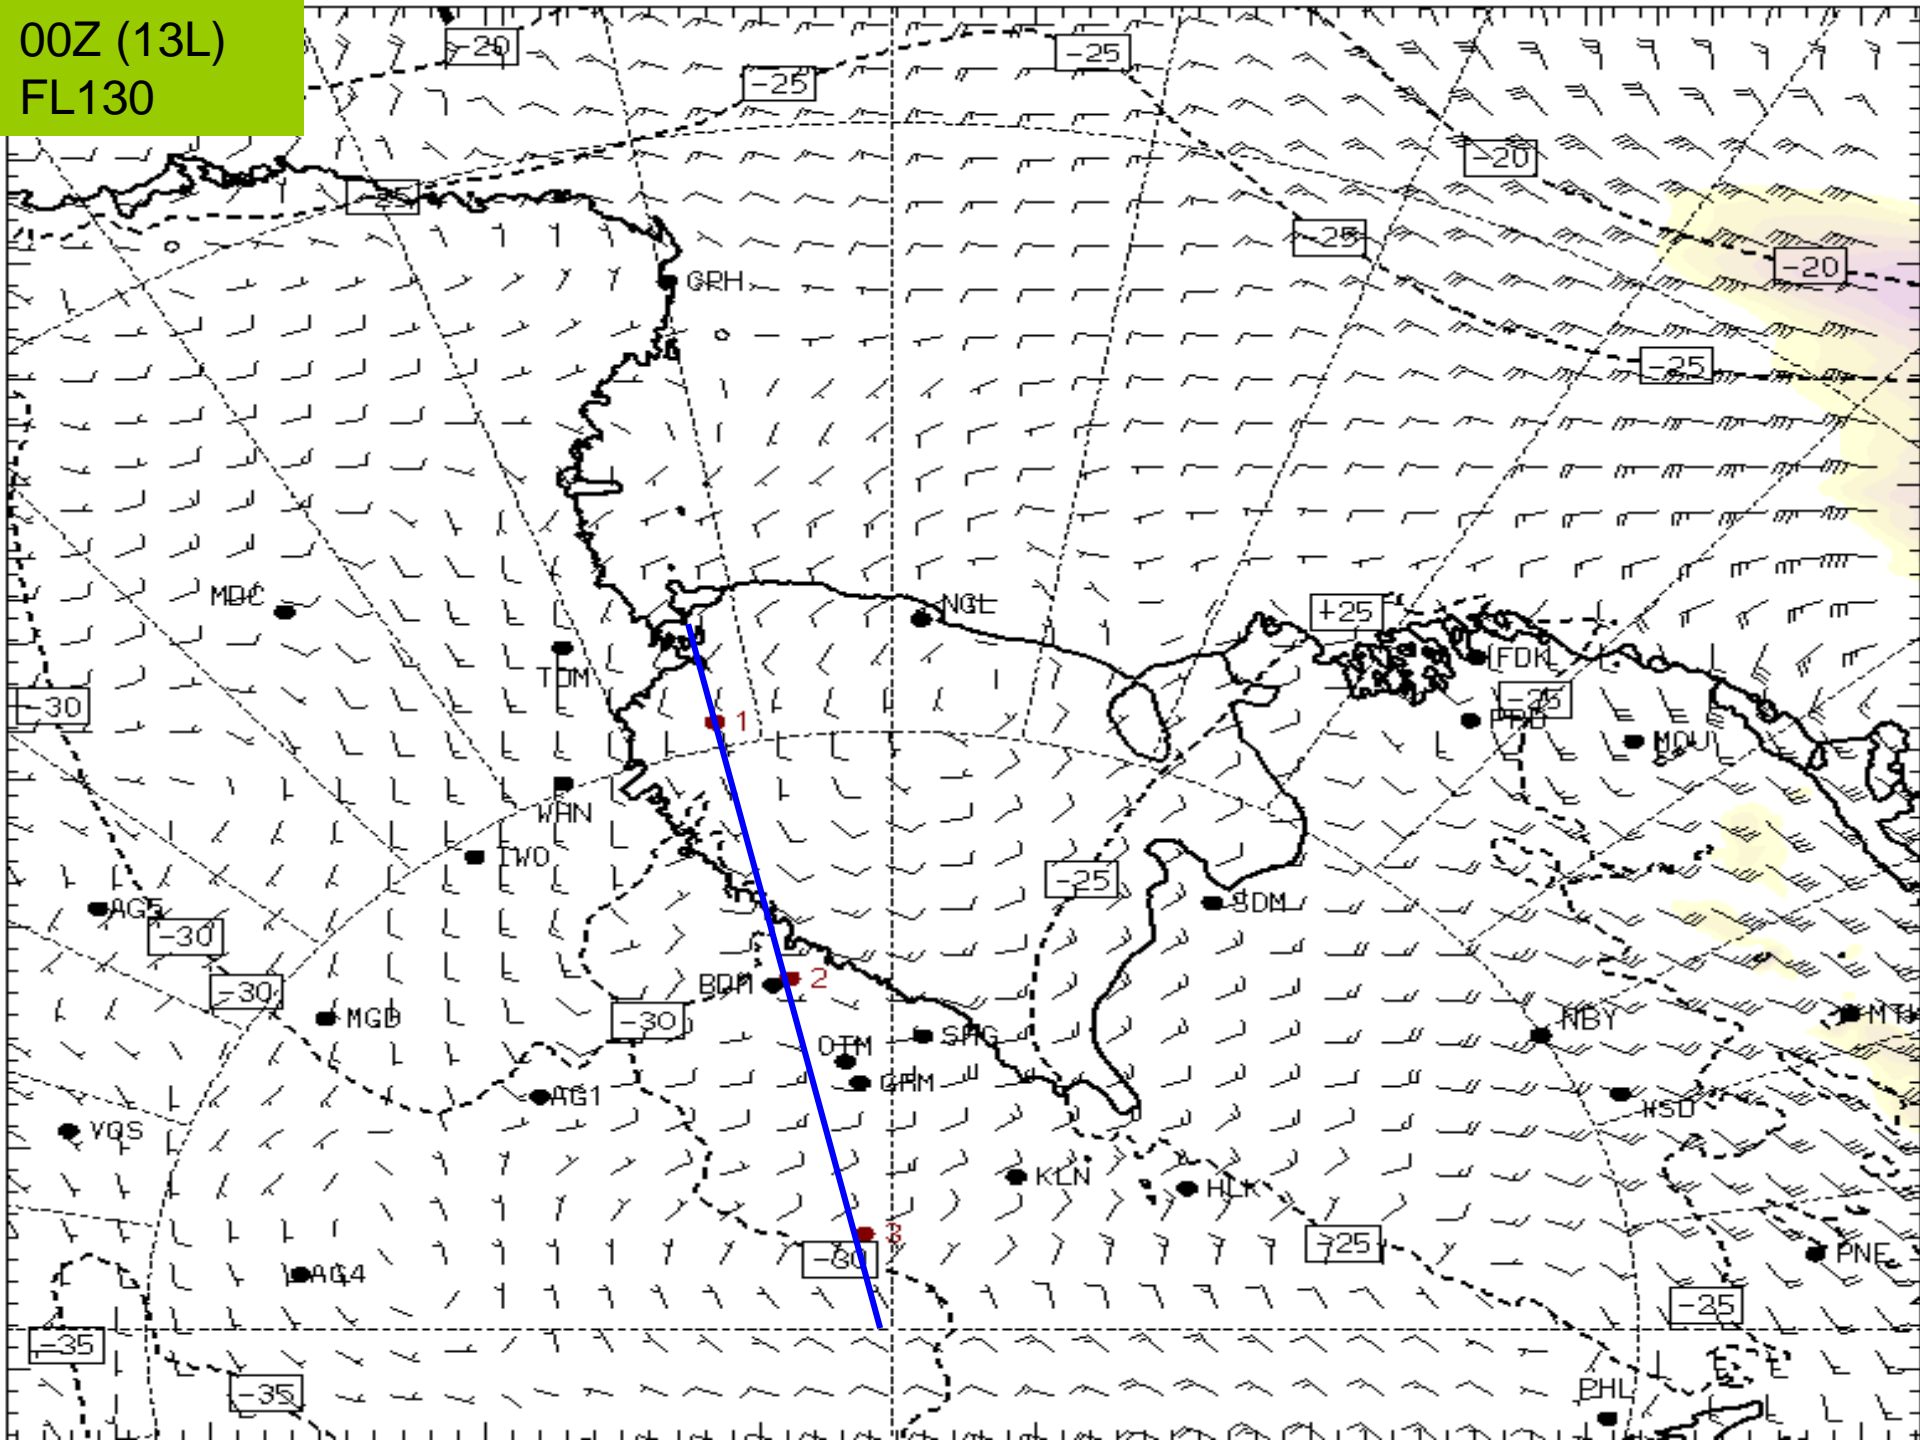

00Z (13L)
FL130