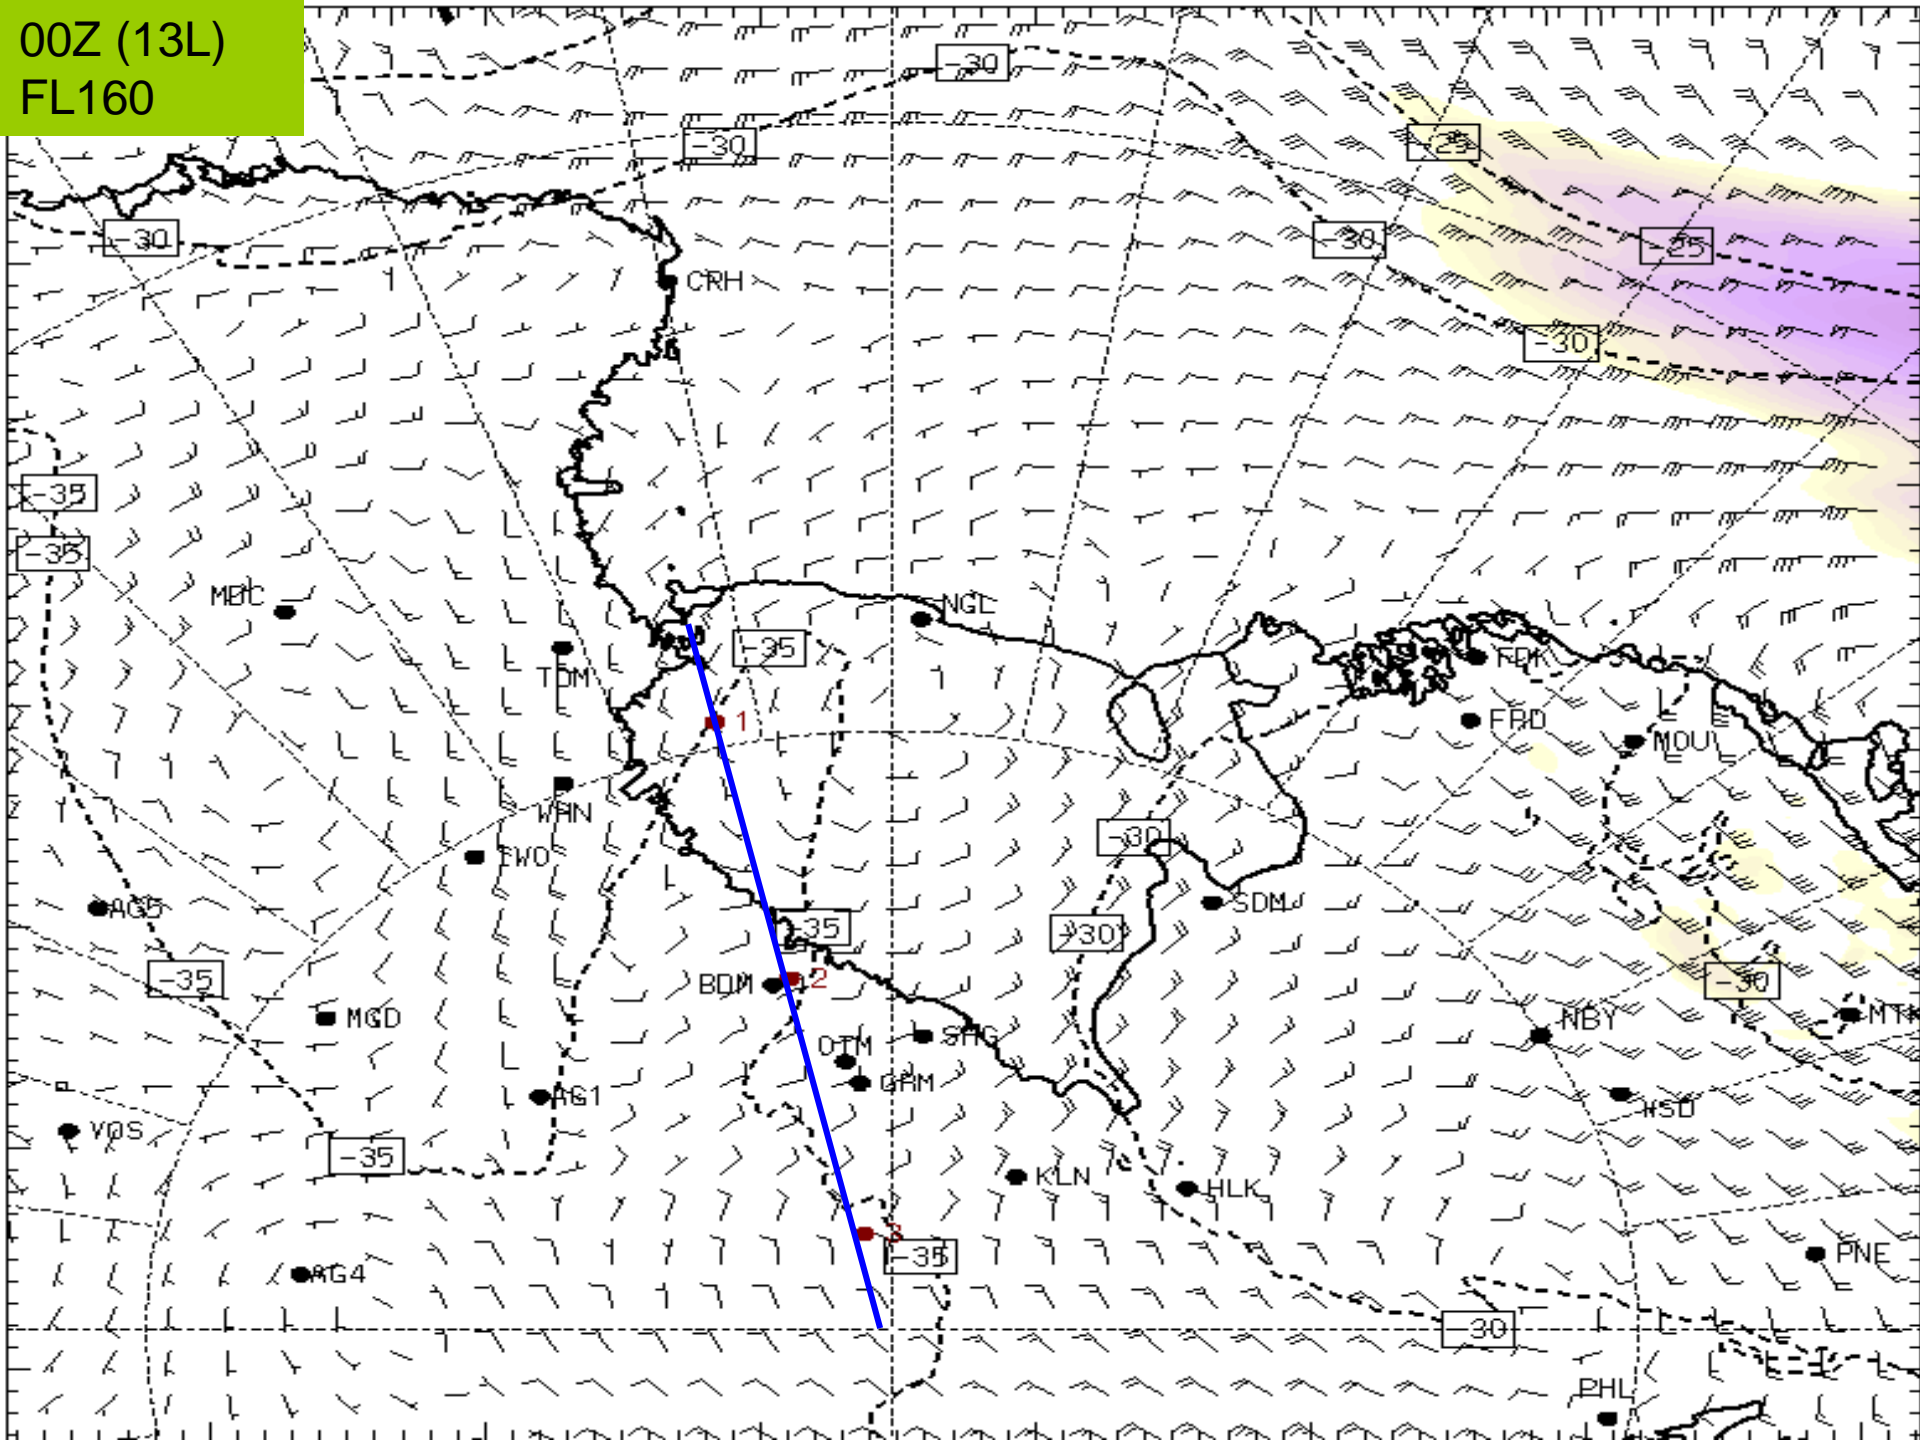

00Z (13L)
FL160