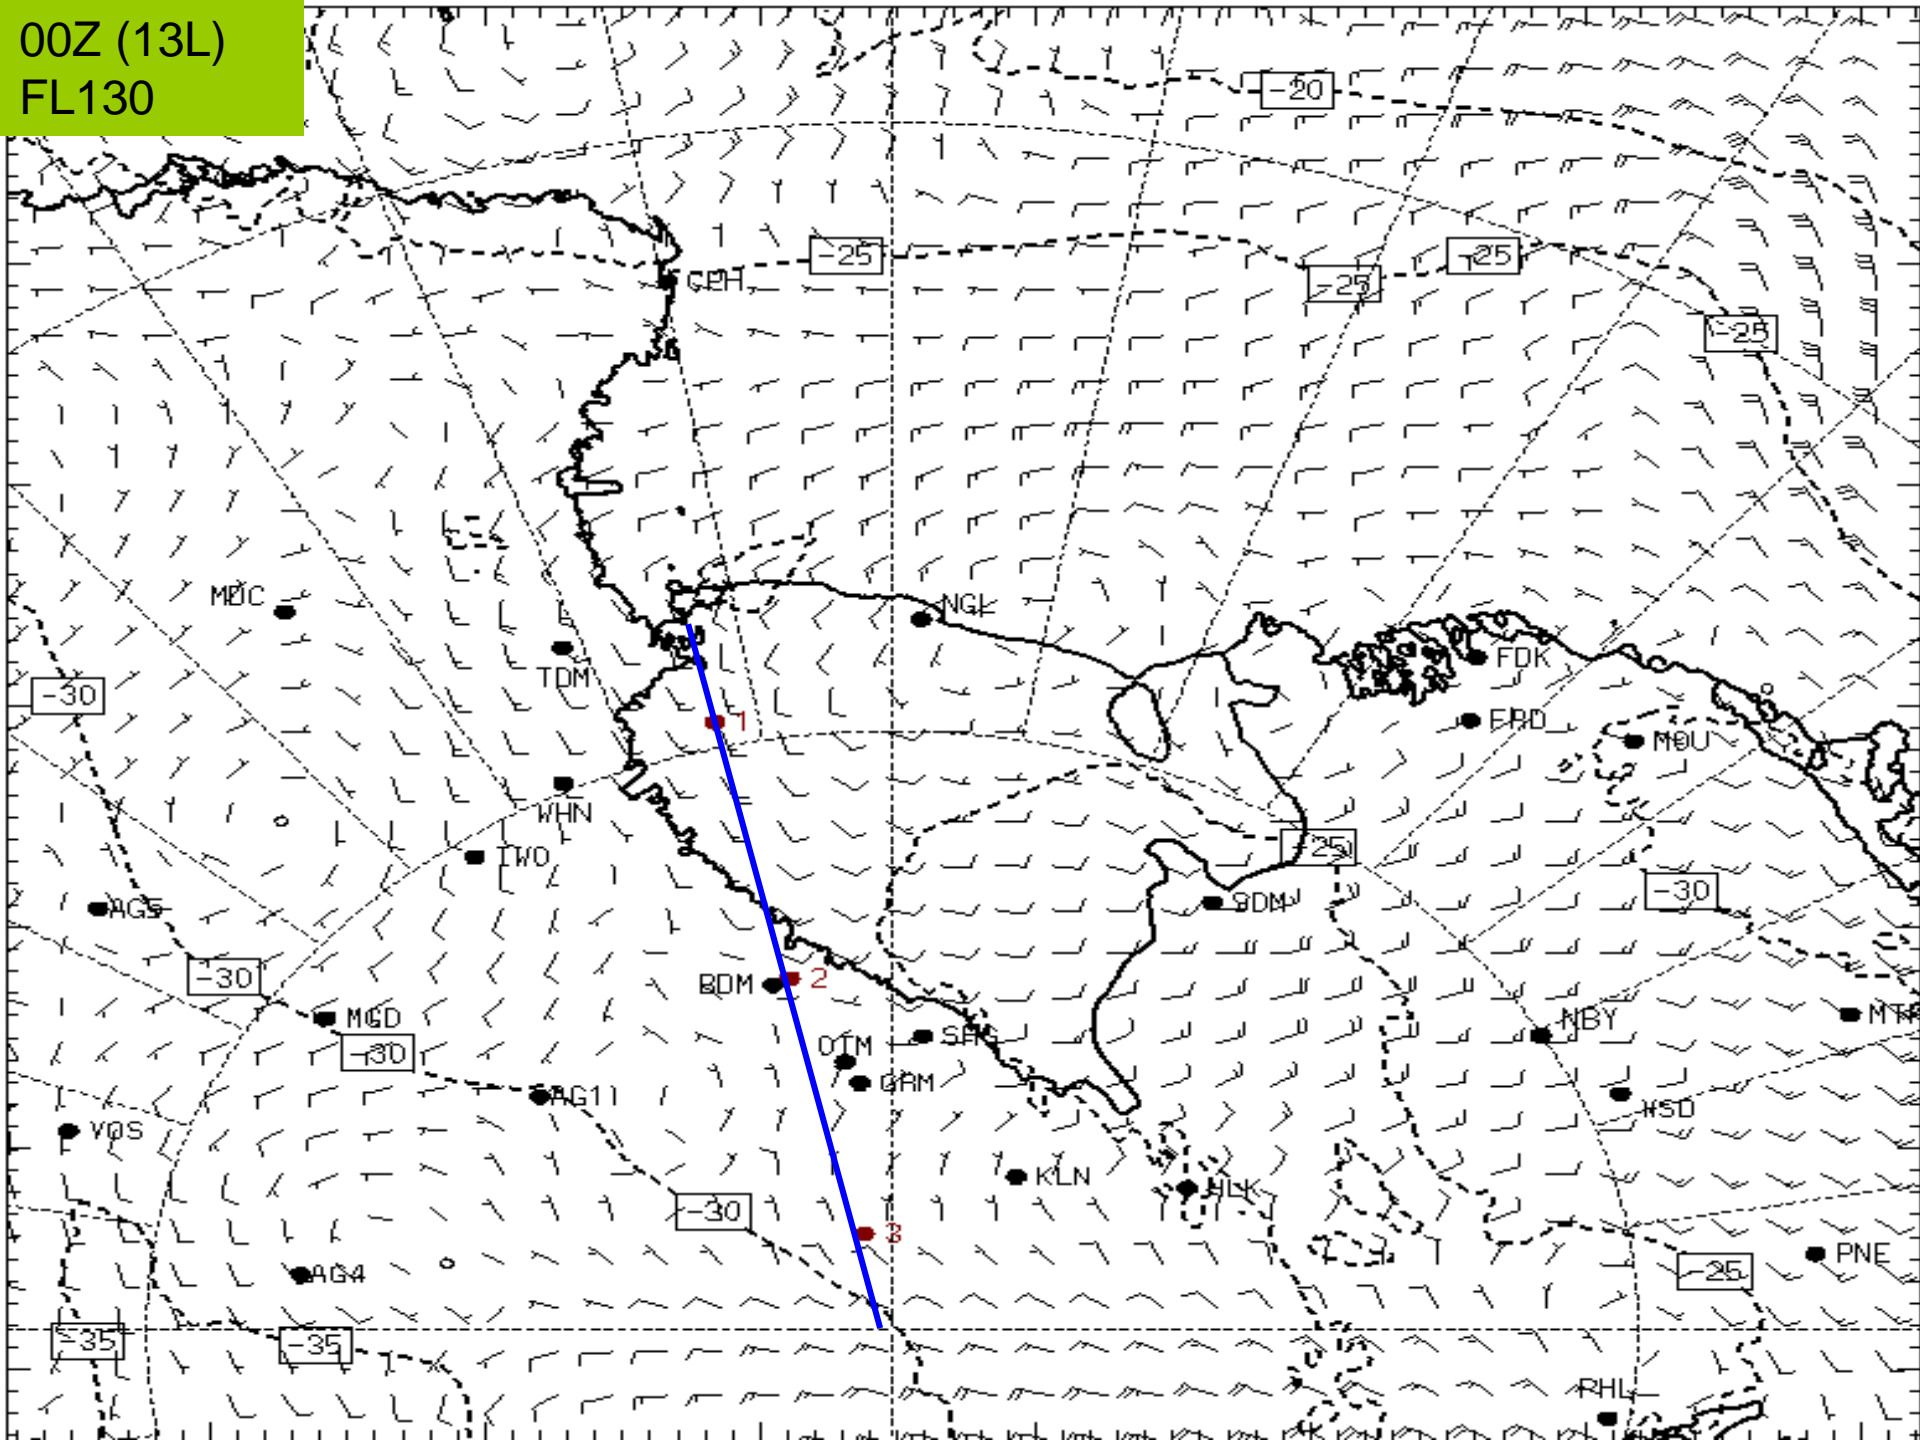

00Z (13L)
FL130