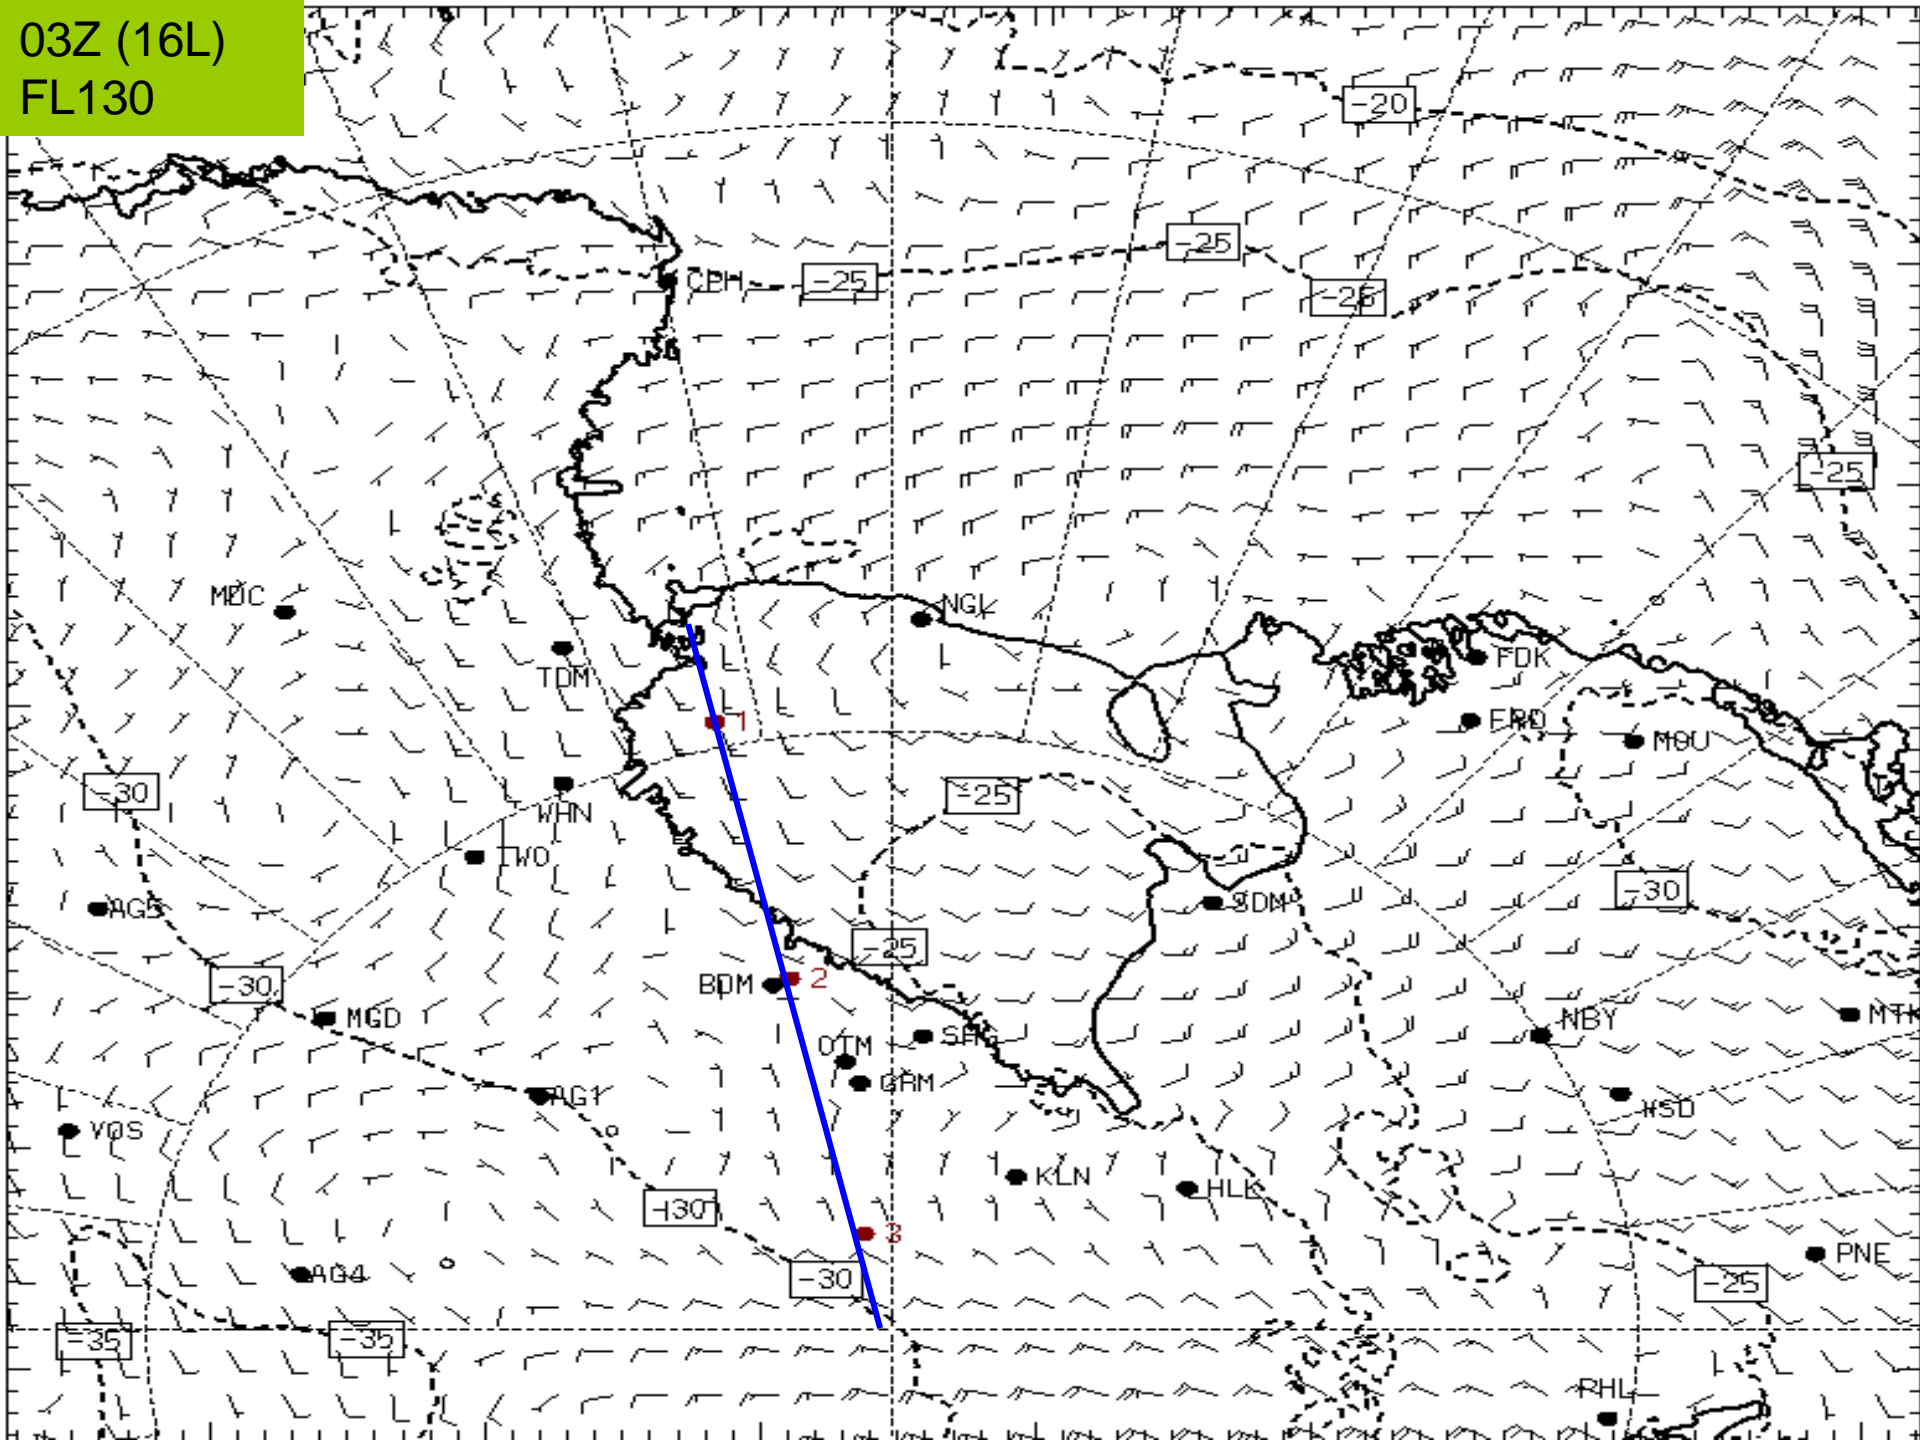

03Z (16L)
FL130