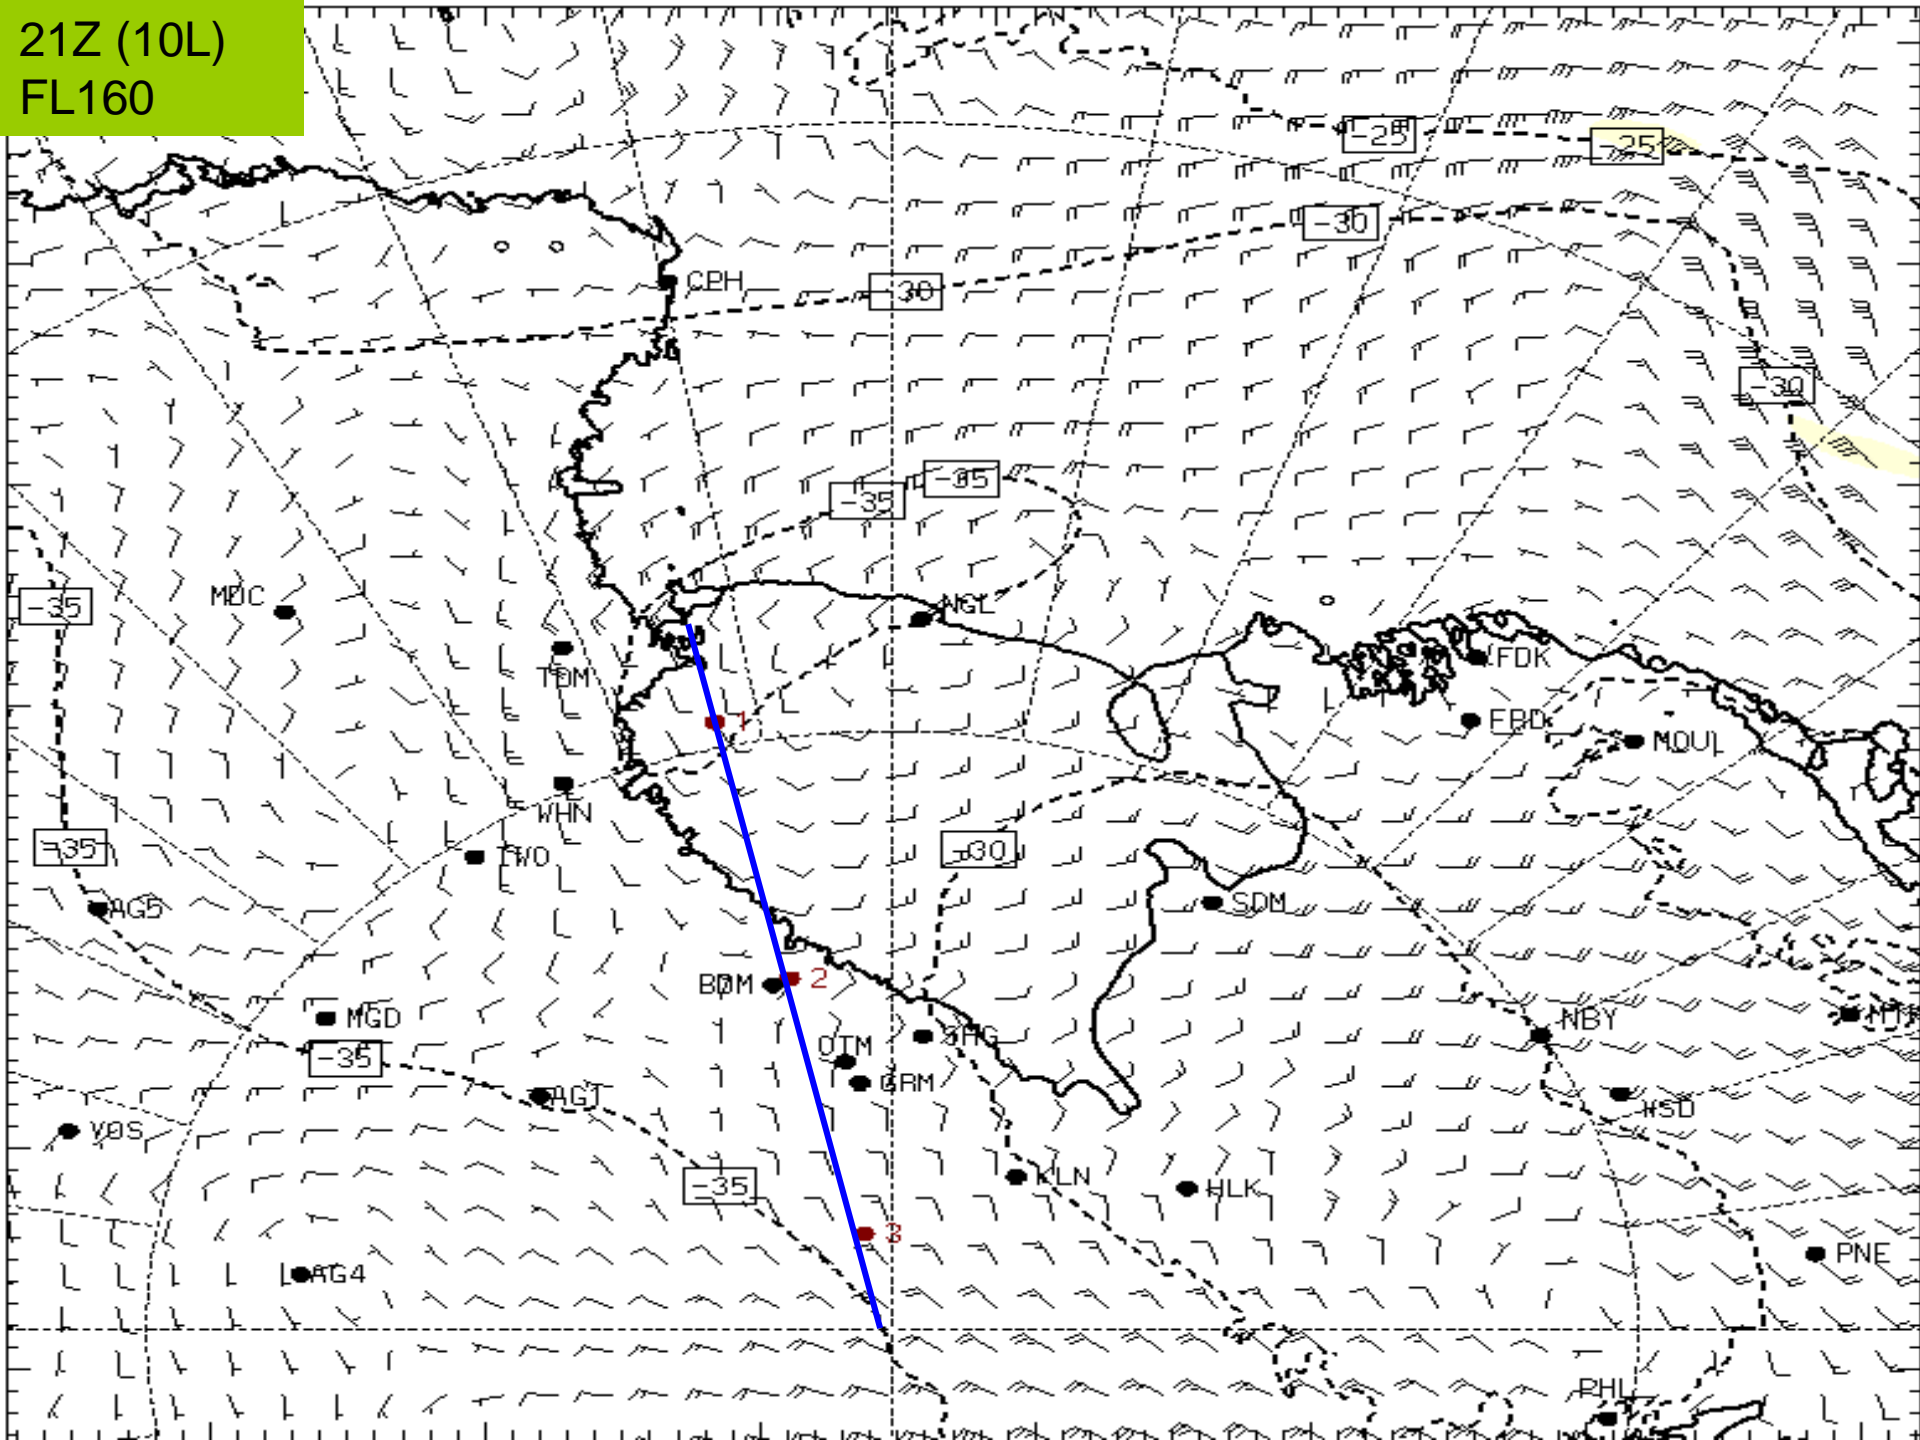

21Z (10L)
FL160