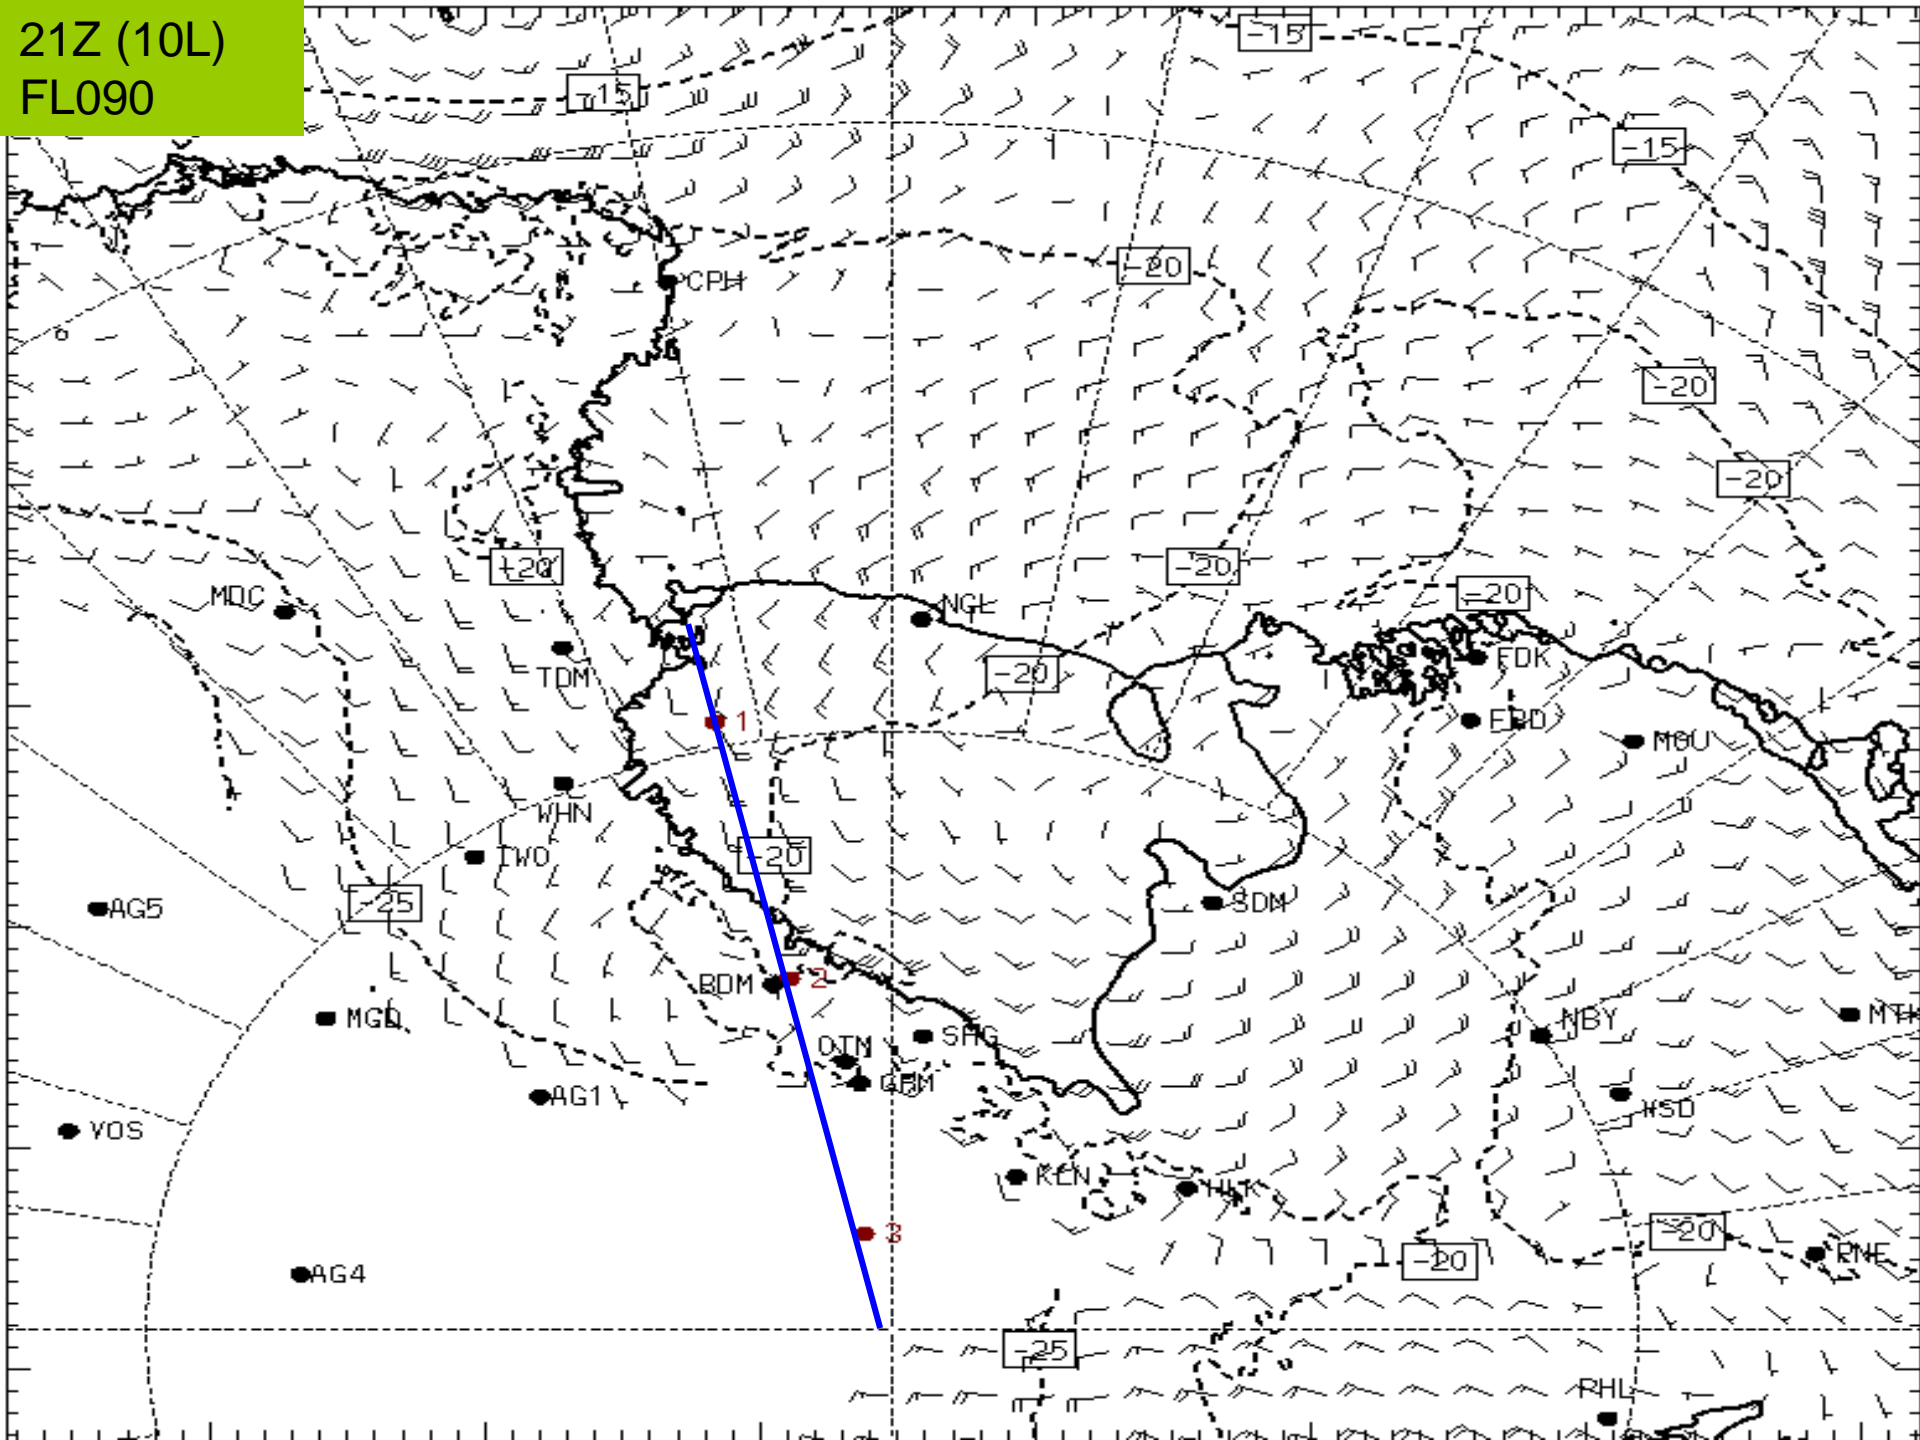

21Z (10L)
FL090