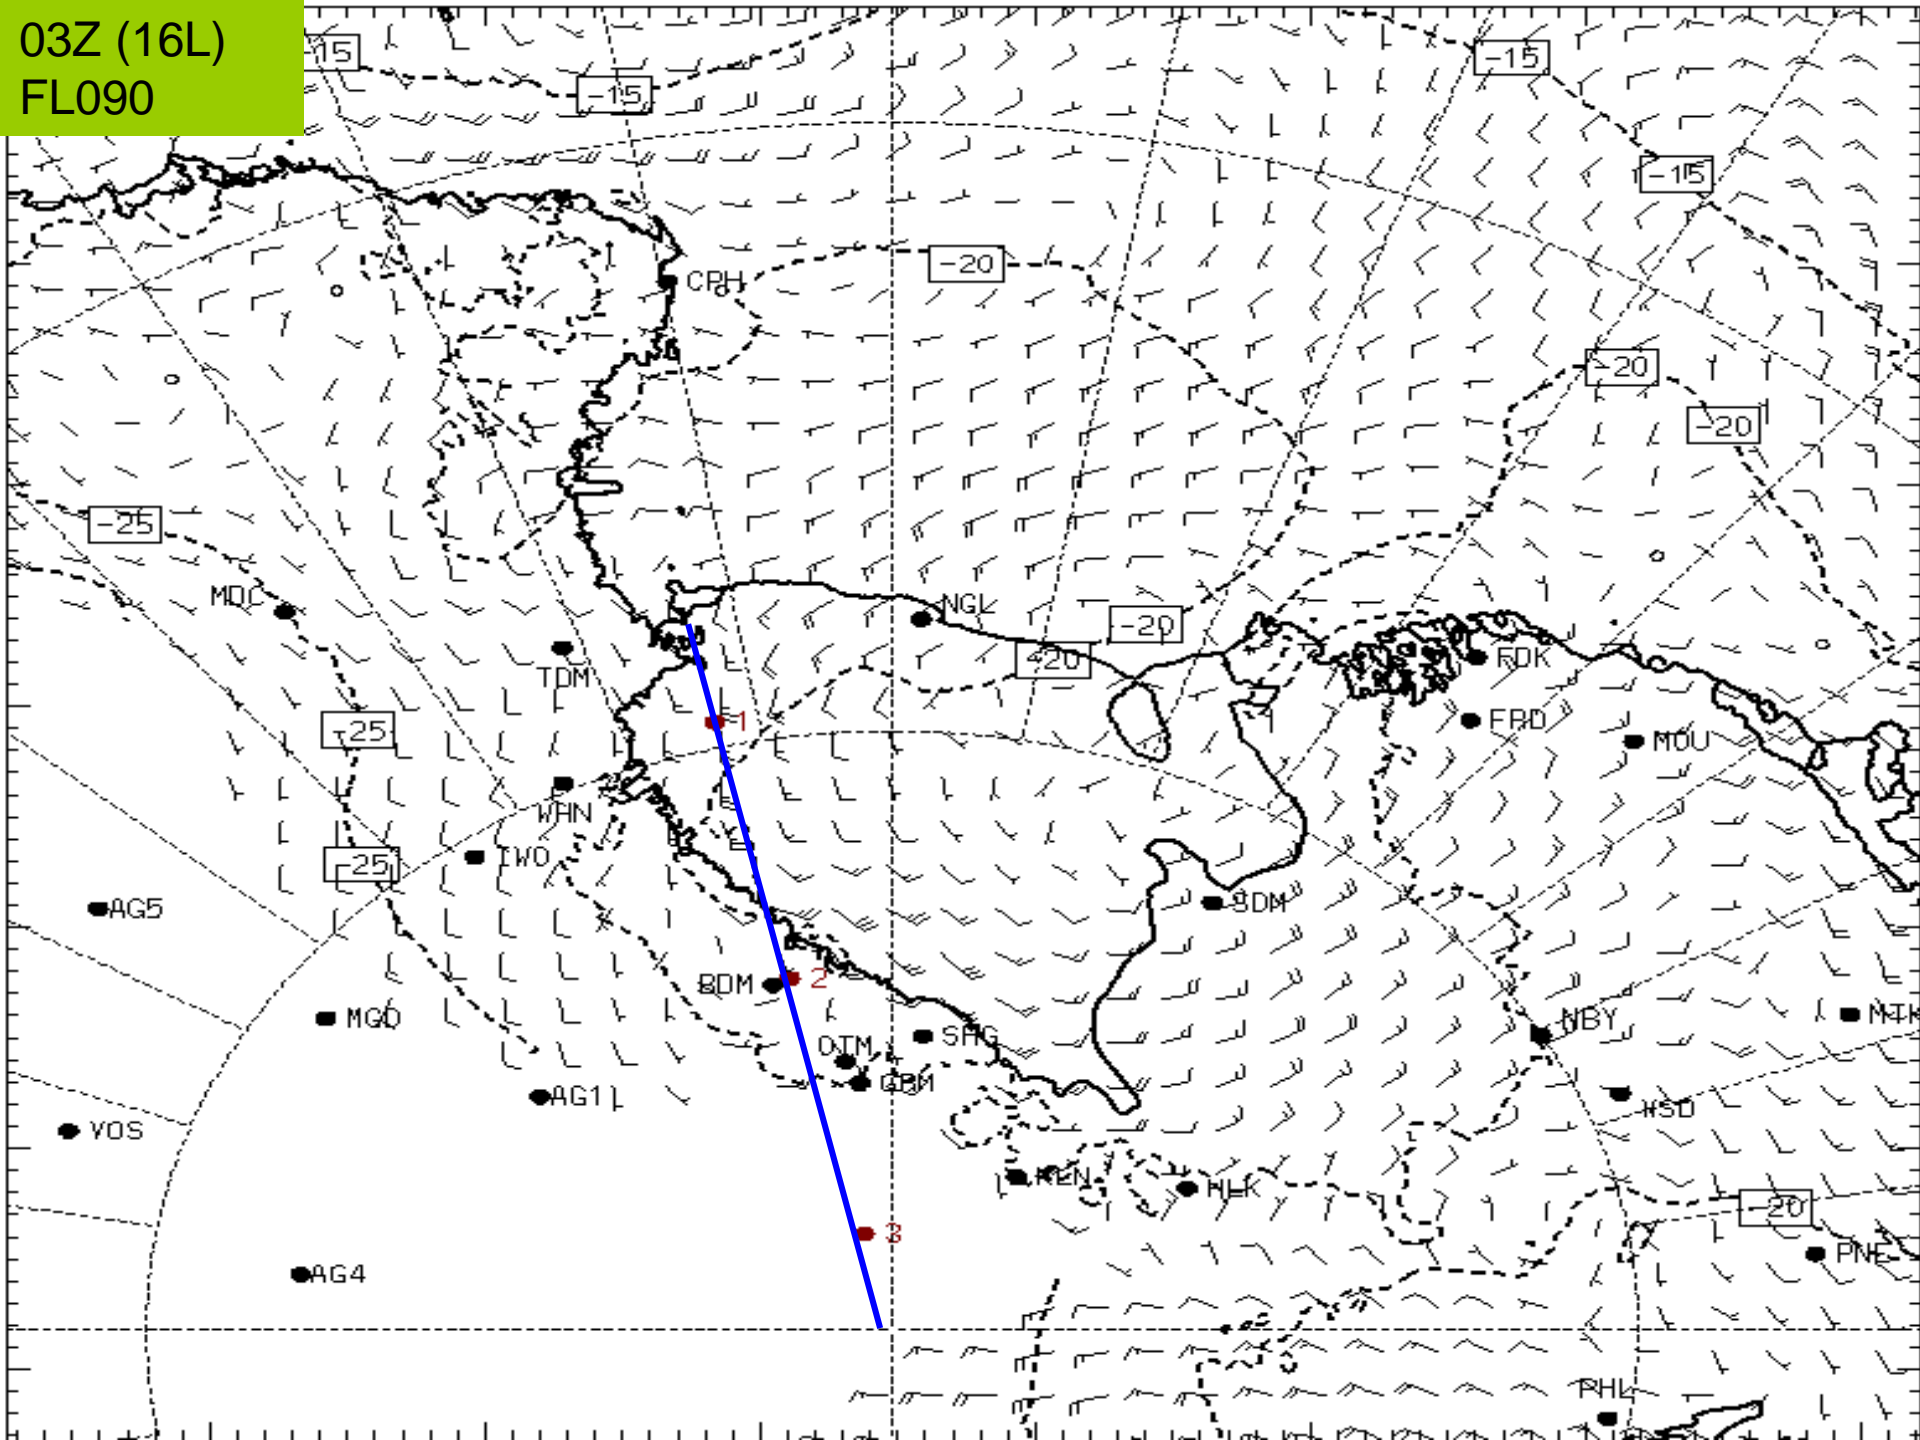

03Z (16L)
FL090