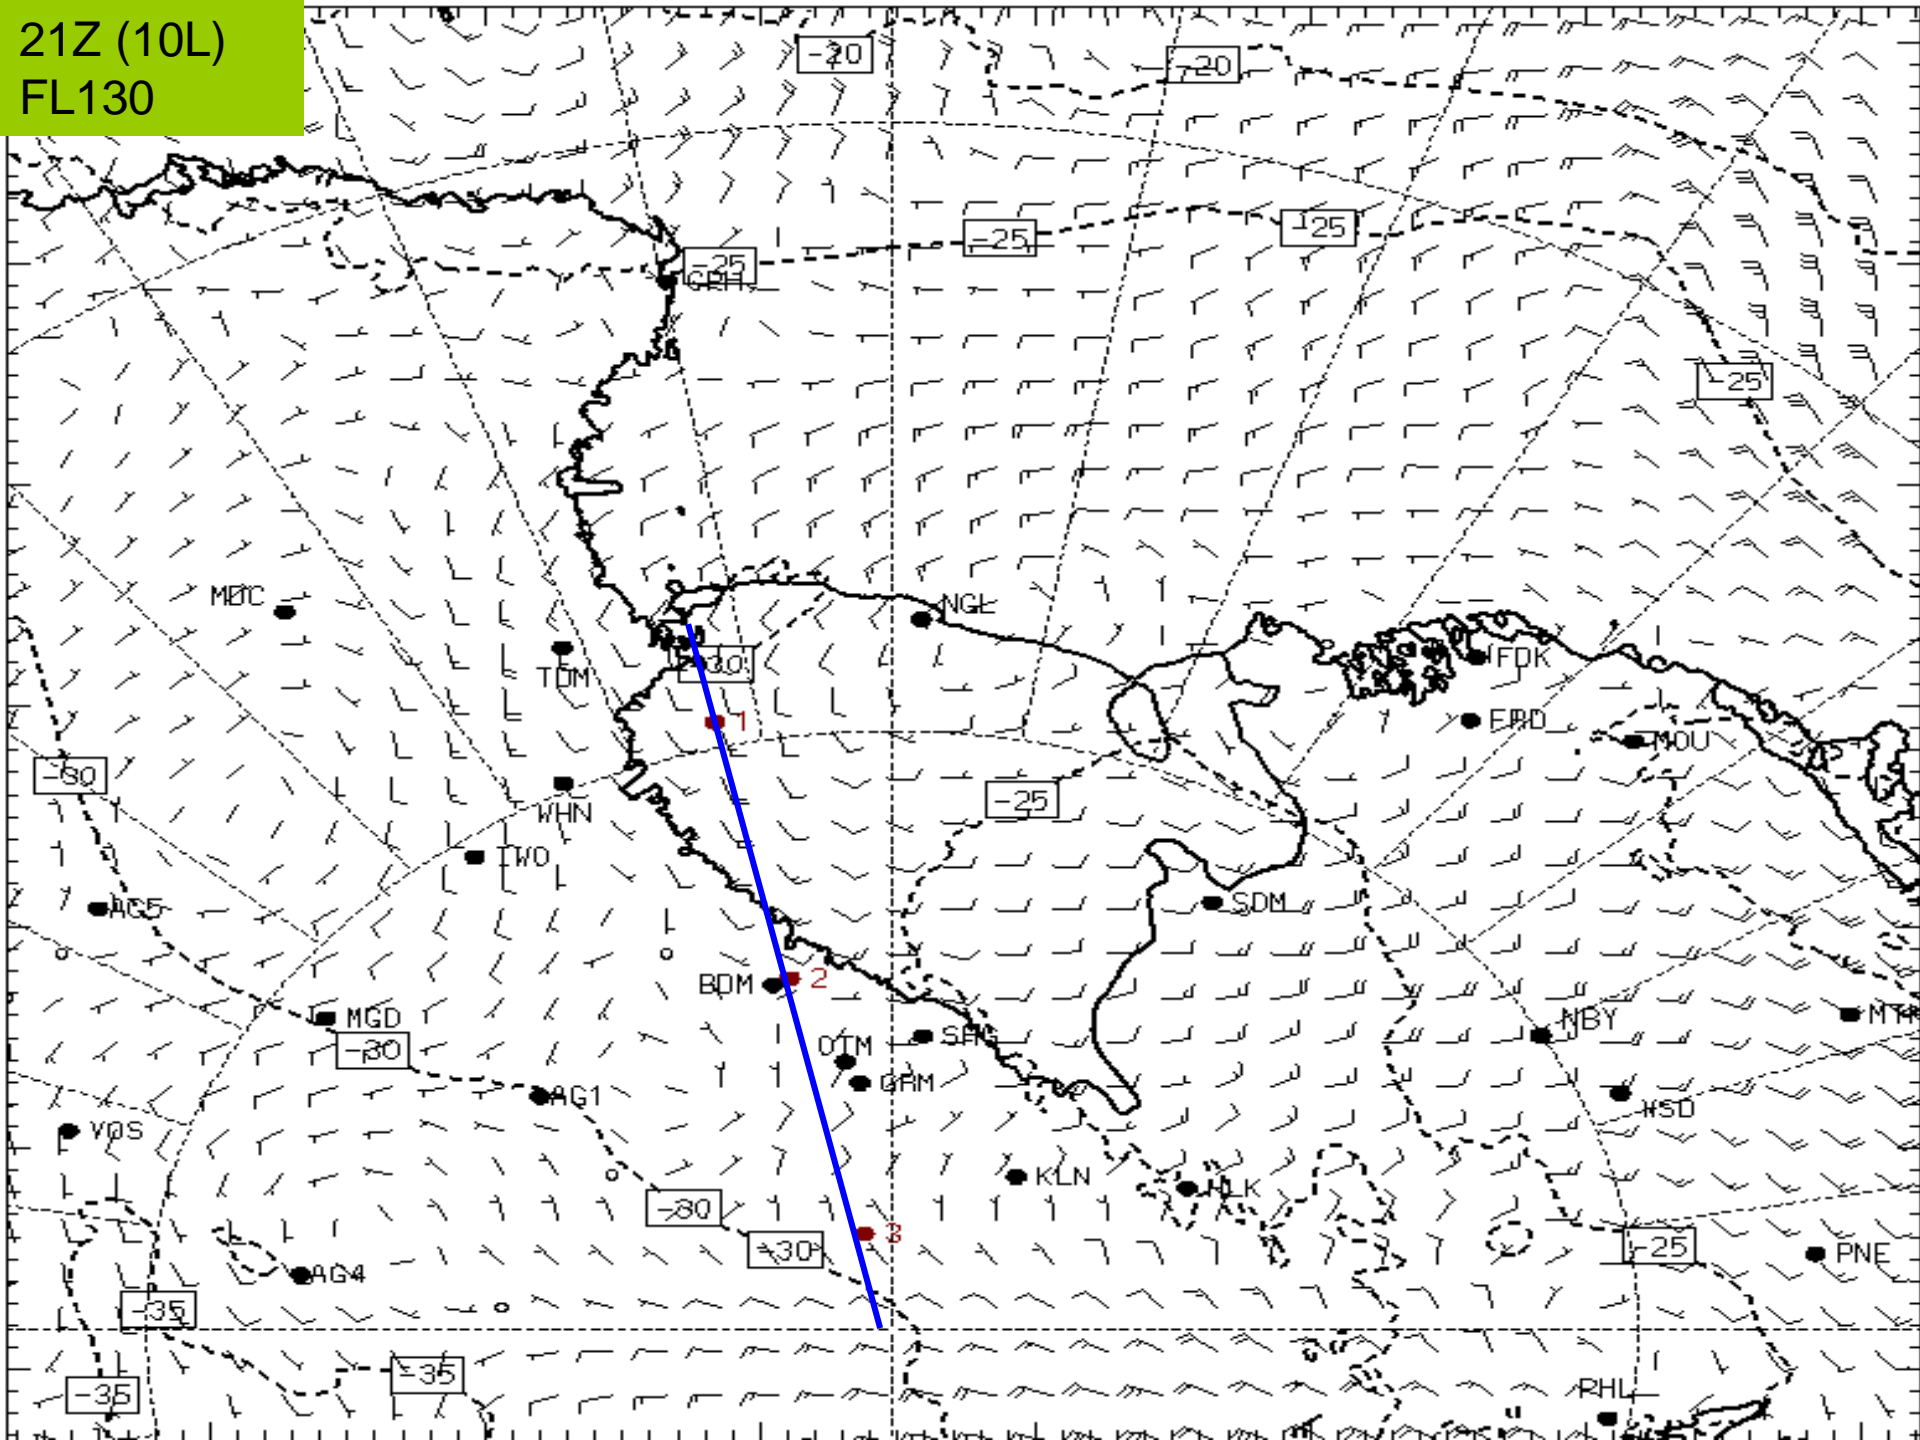

21Z (10L)
FL130