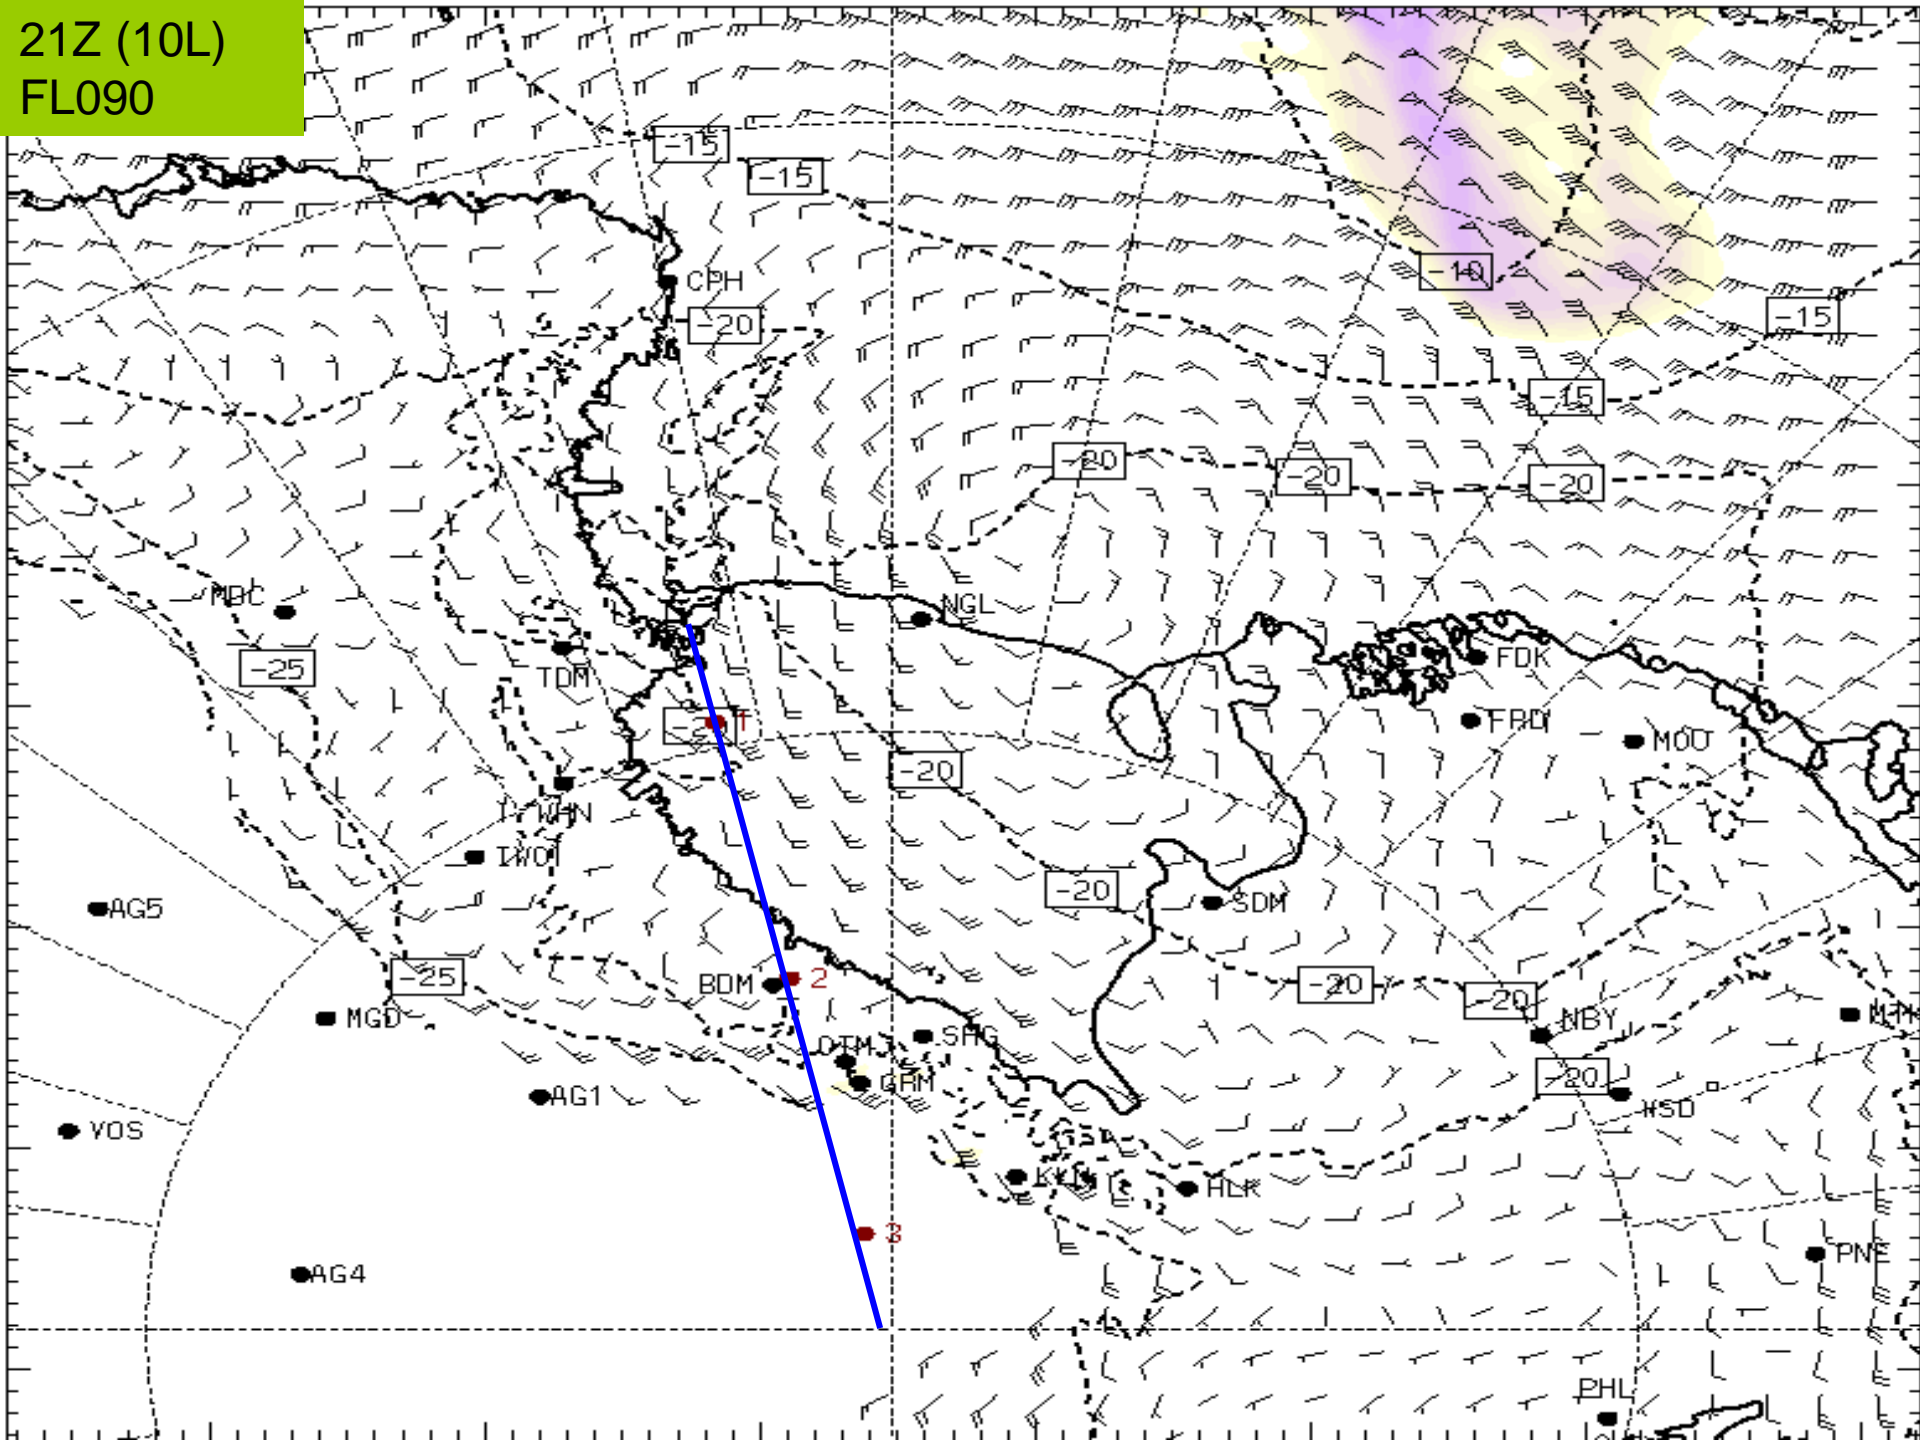

21Z (10L)
FL090