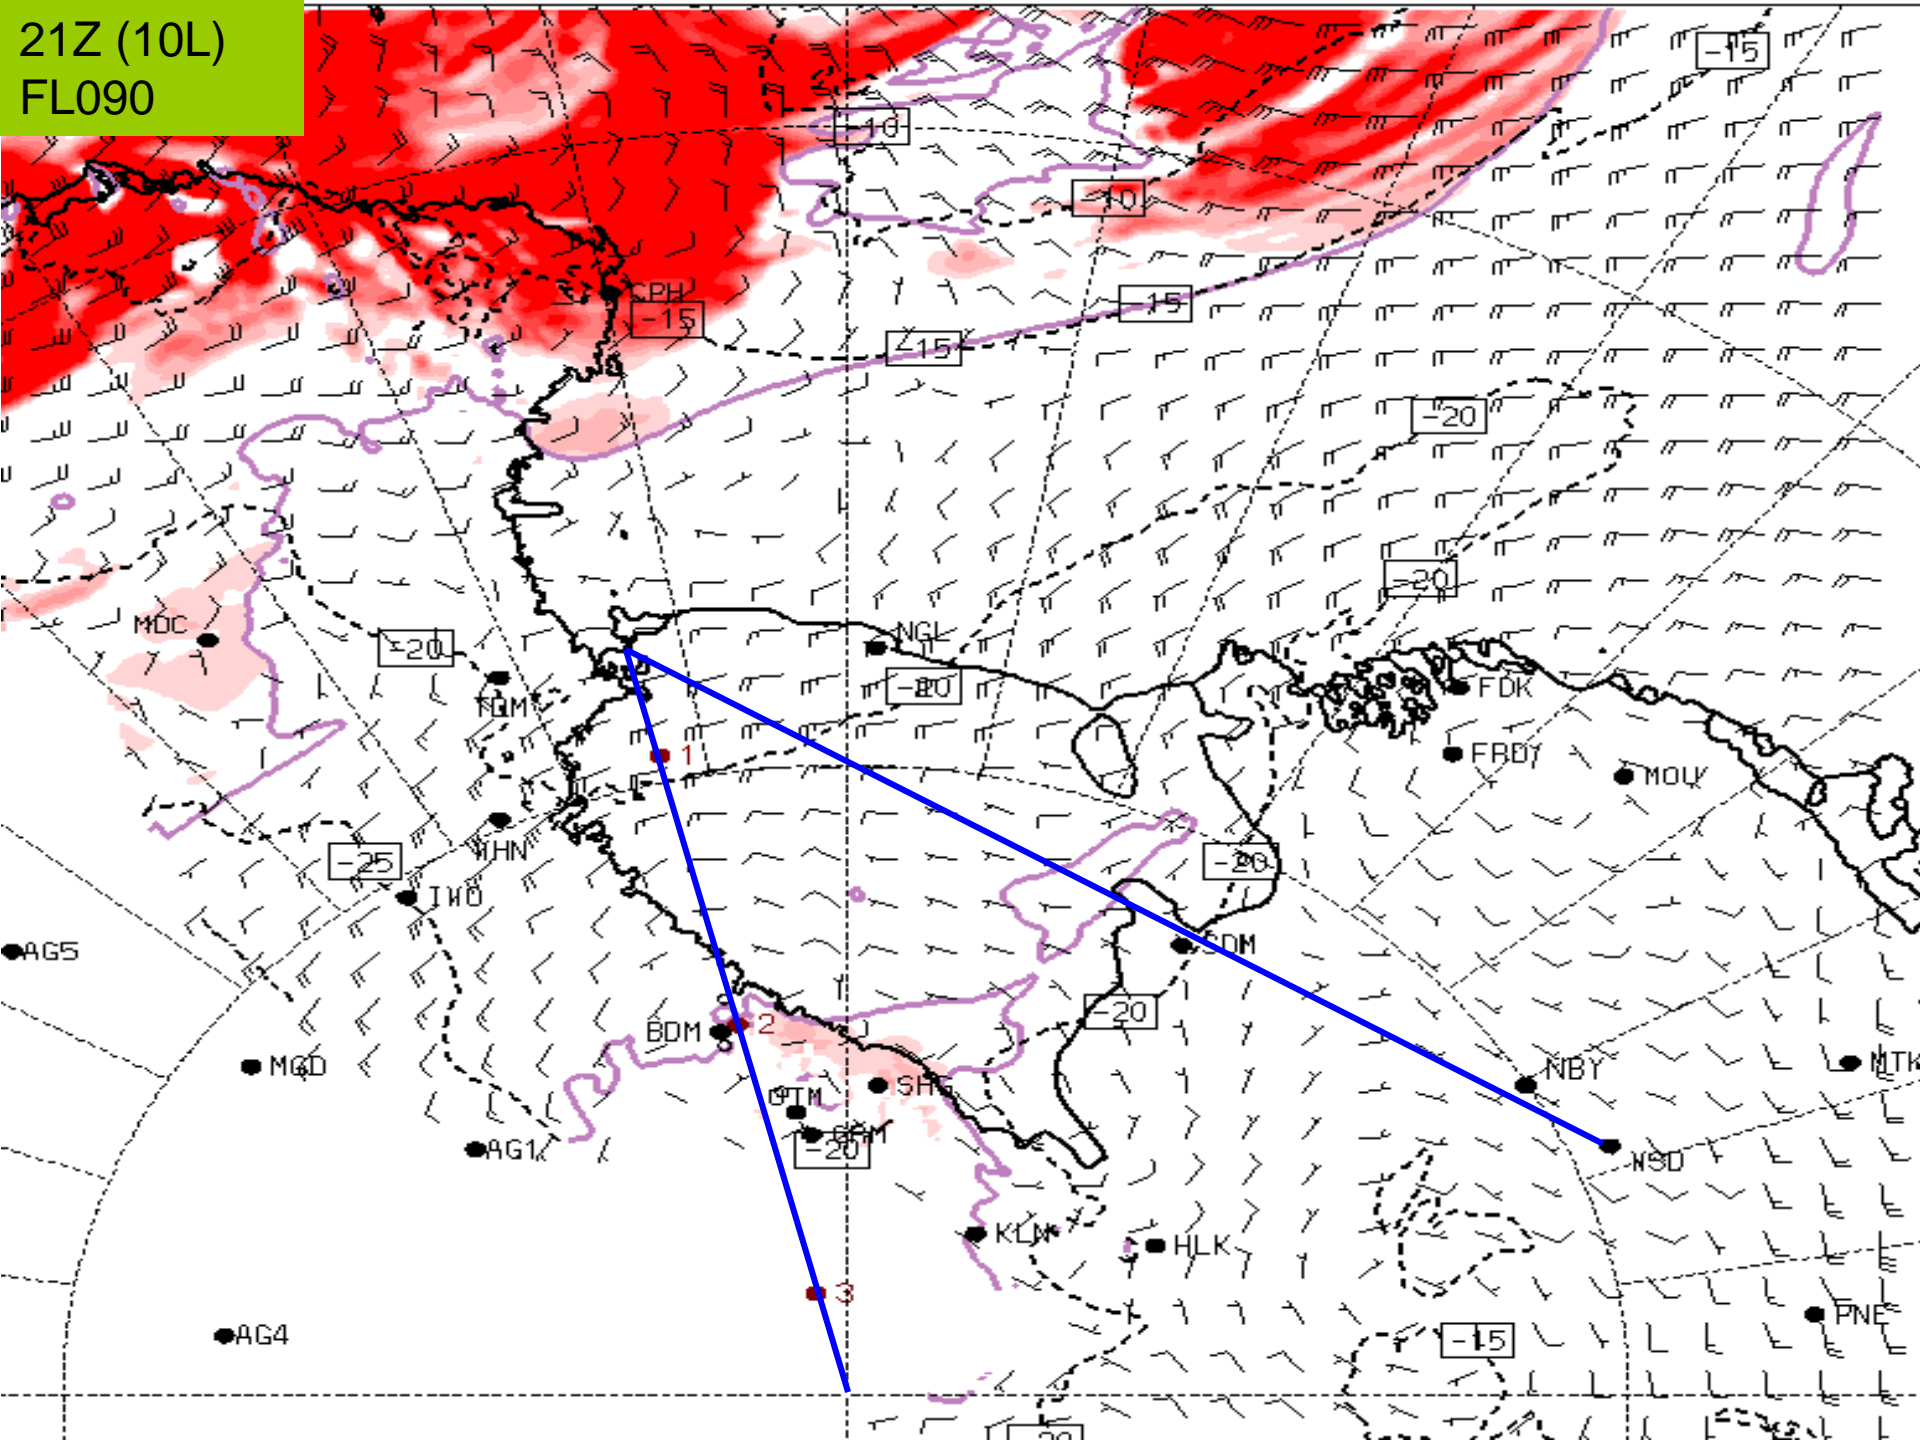

21Z (10L)
FL090