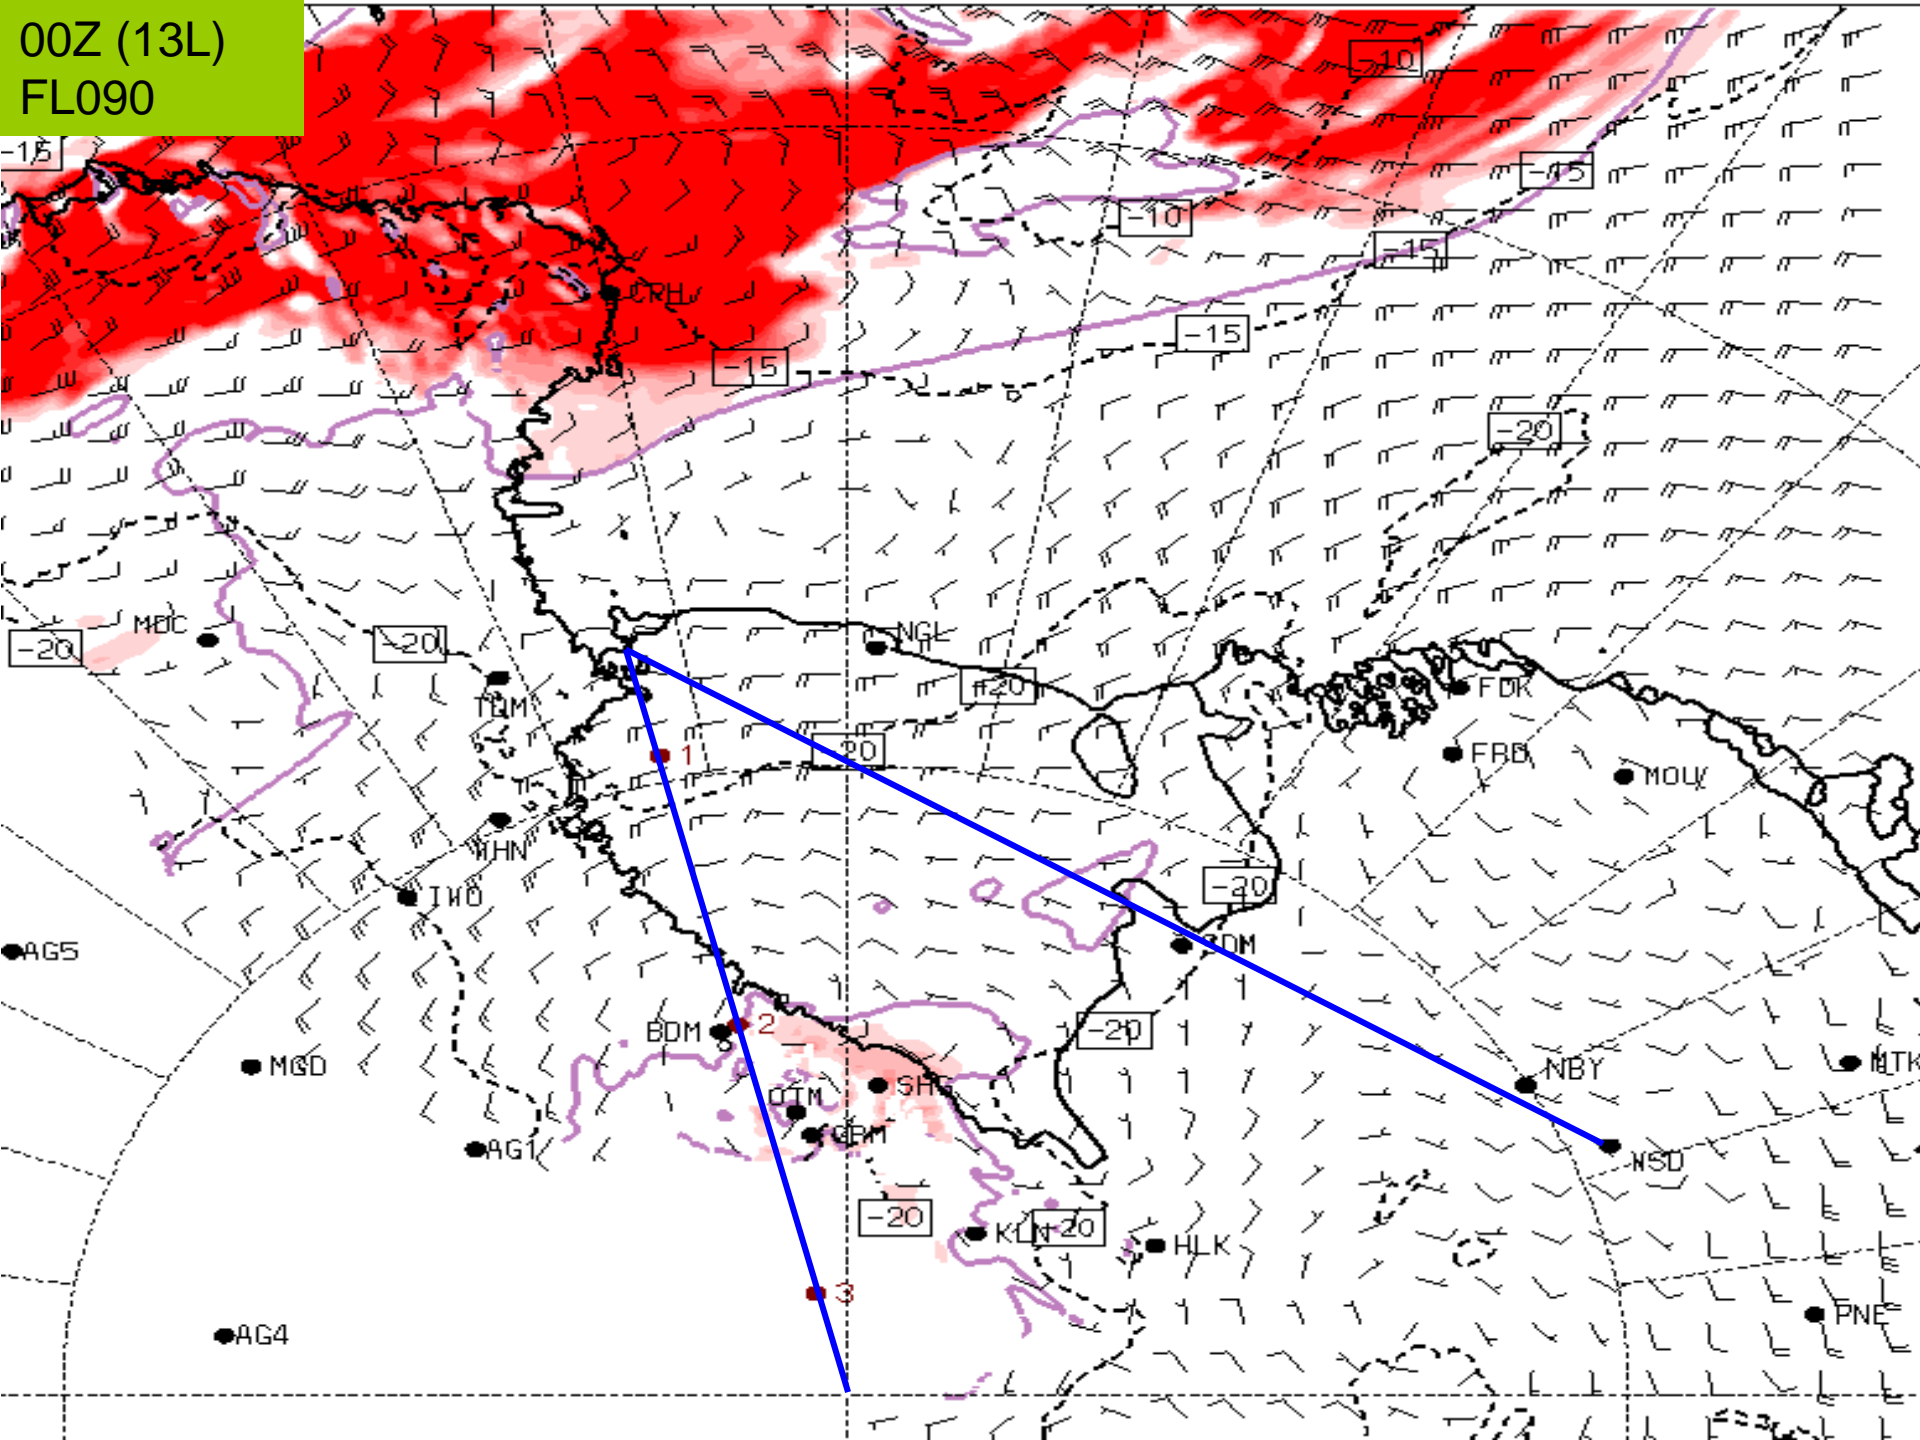

00Z (13L)
FL090