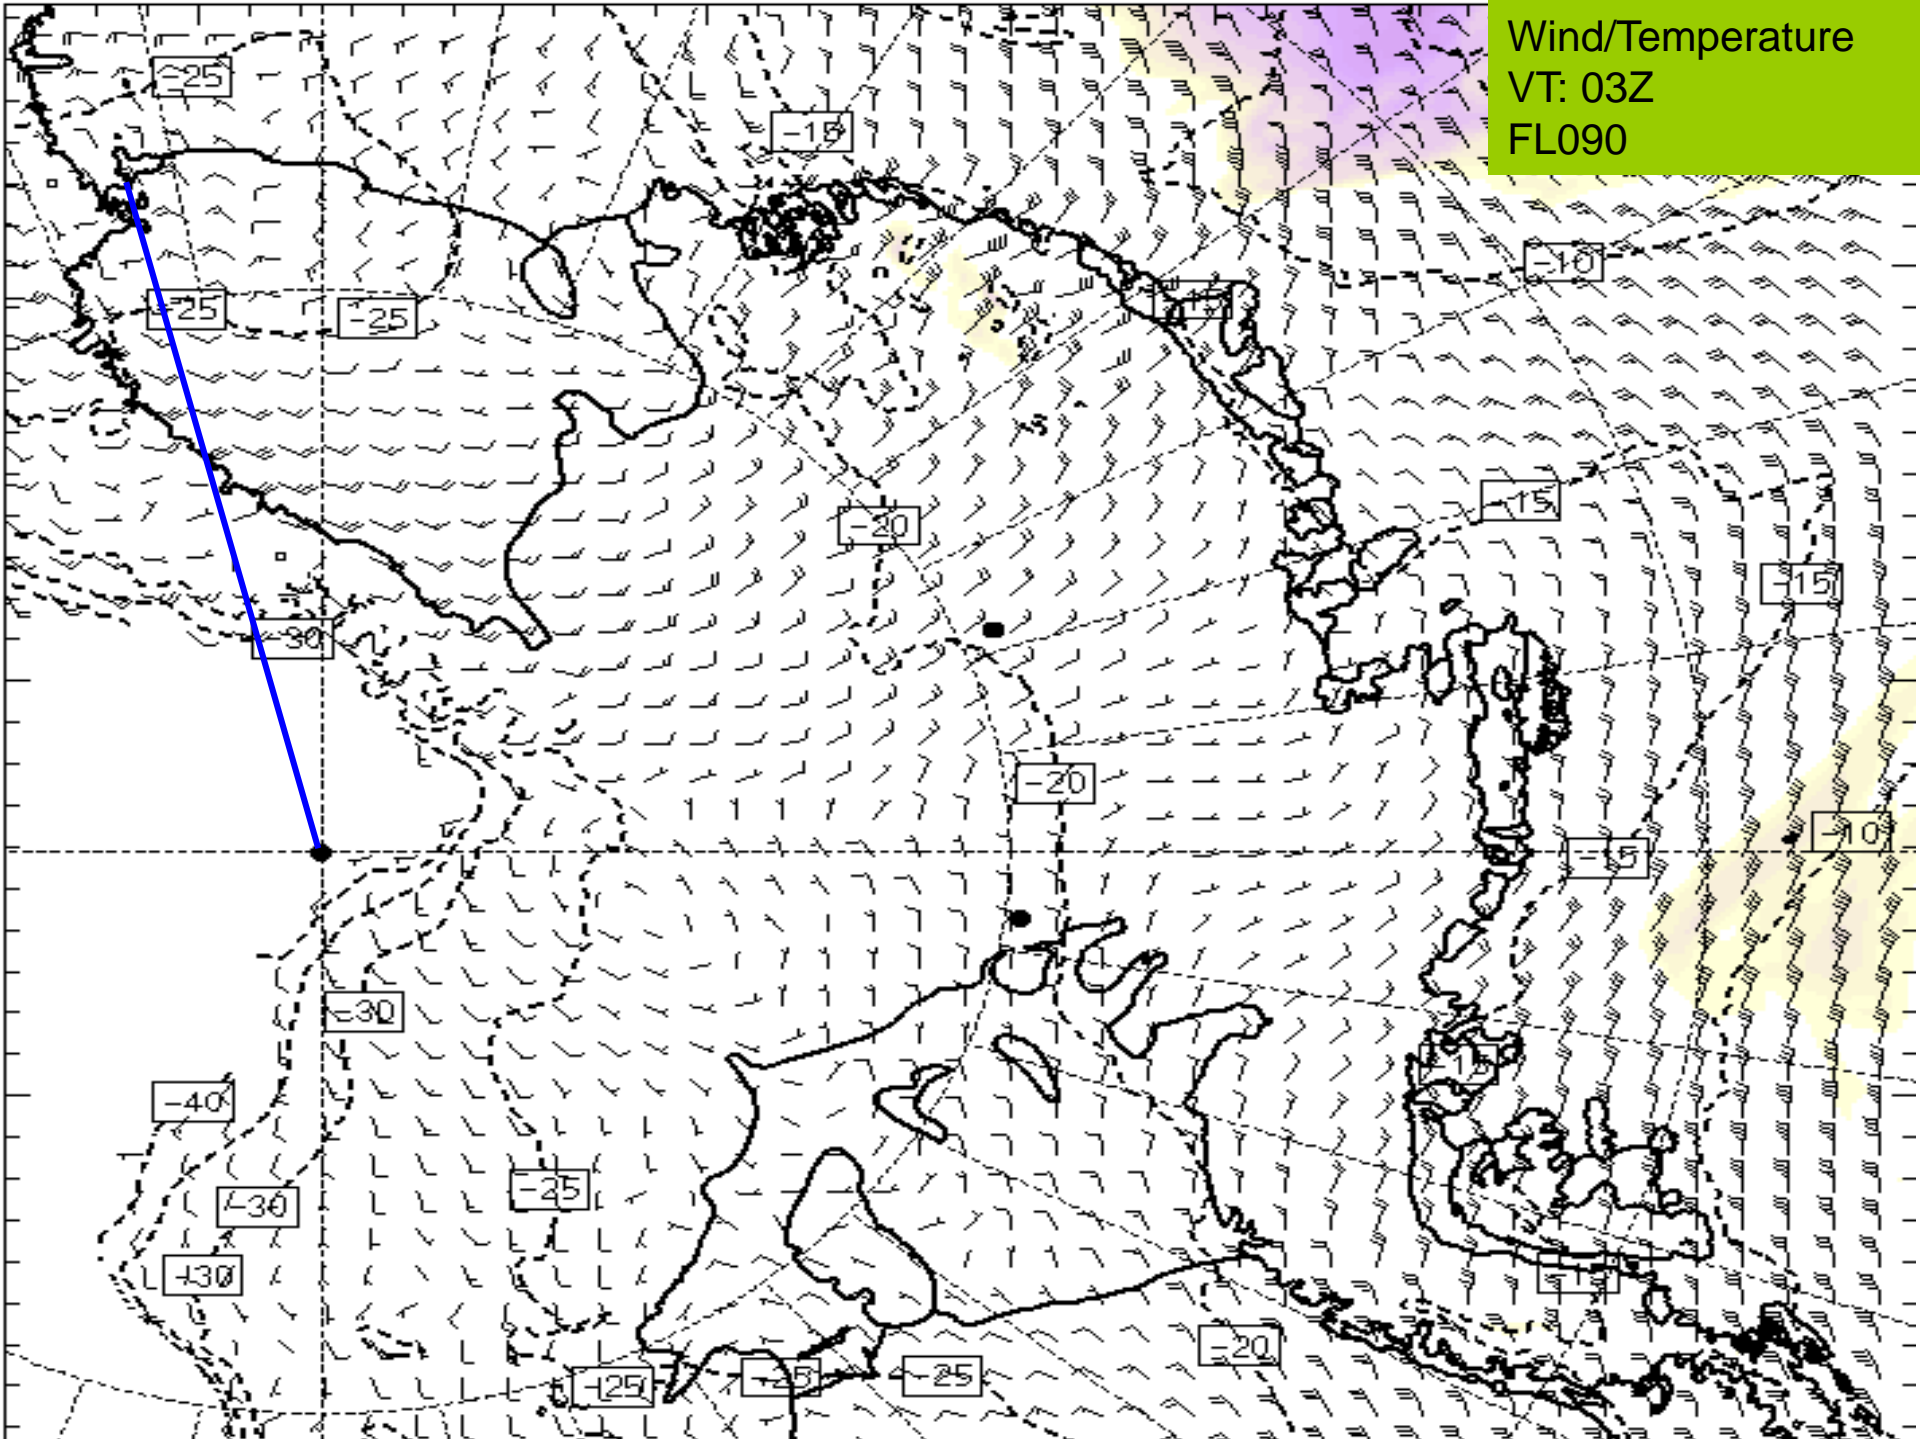

Wind/Temperature
VT: 03Z
FL090