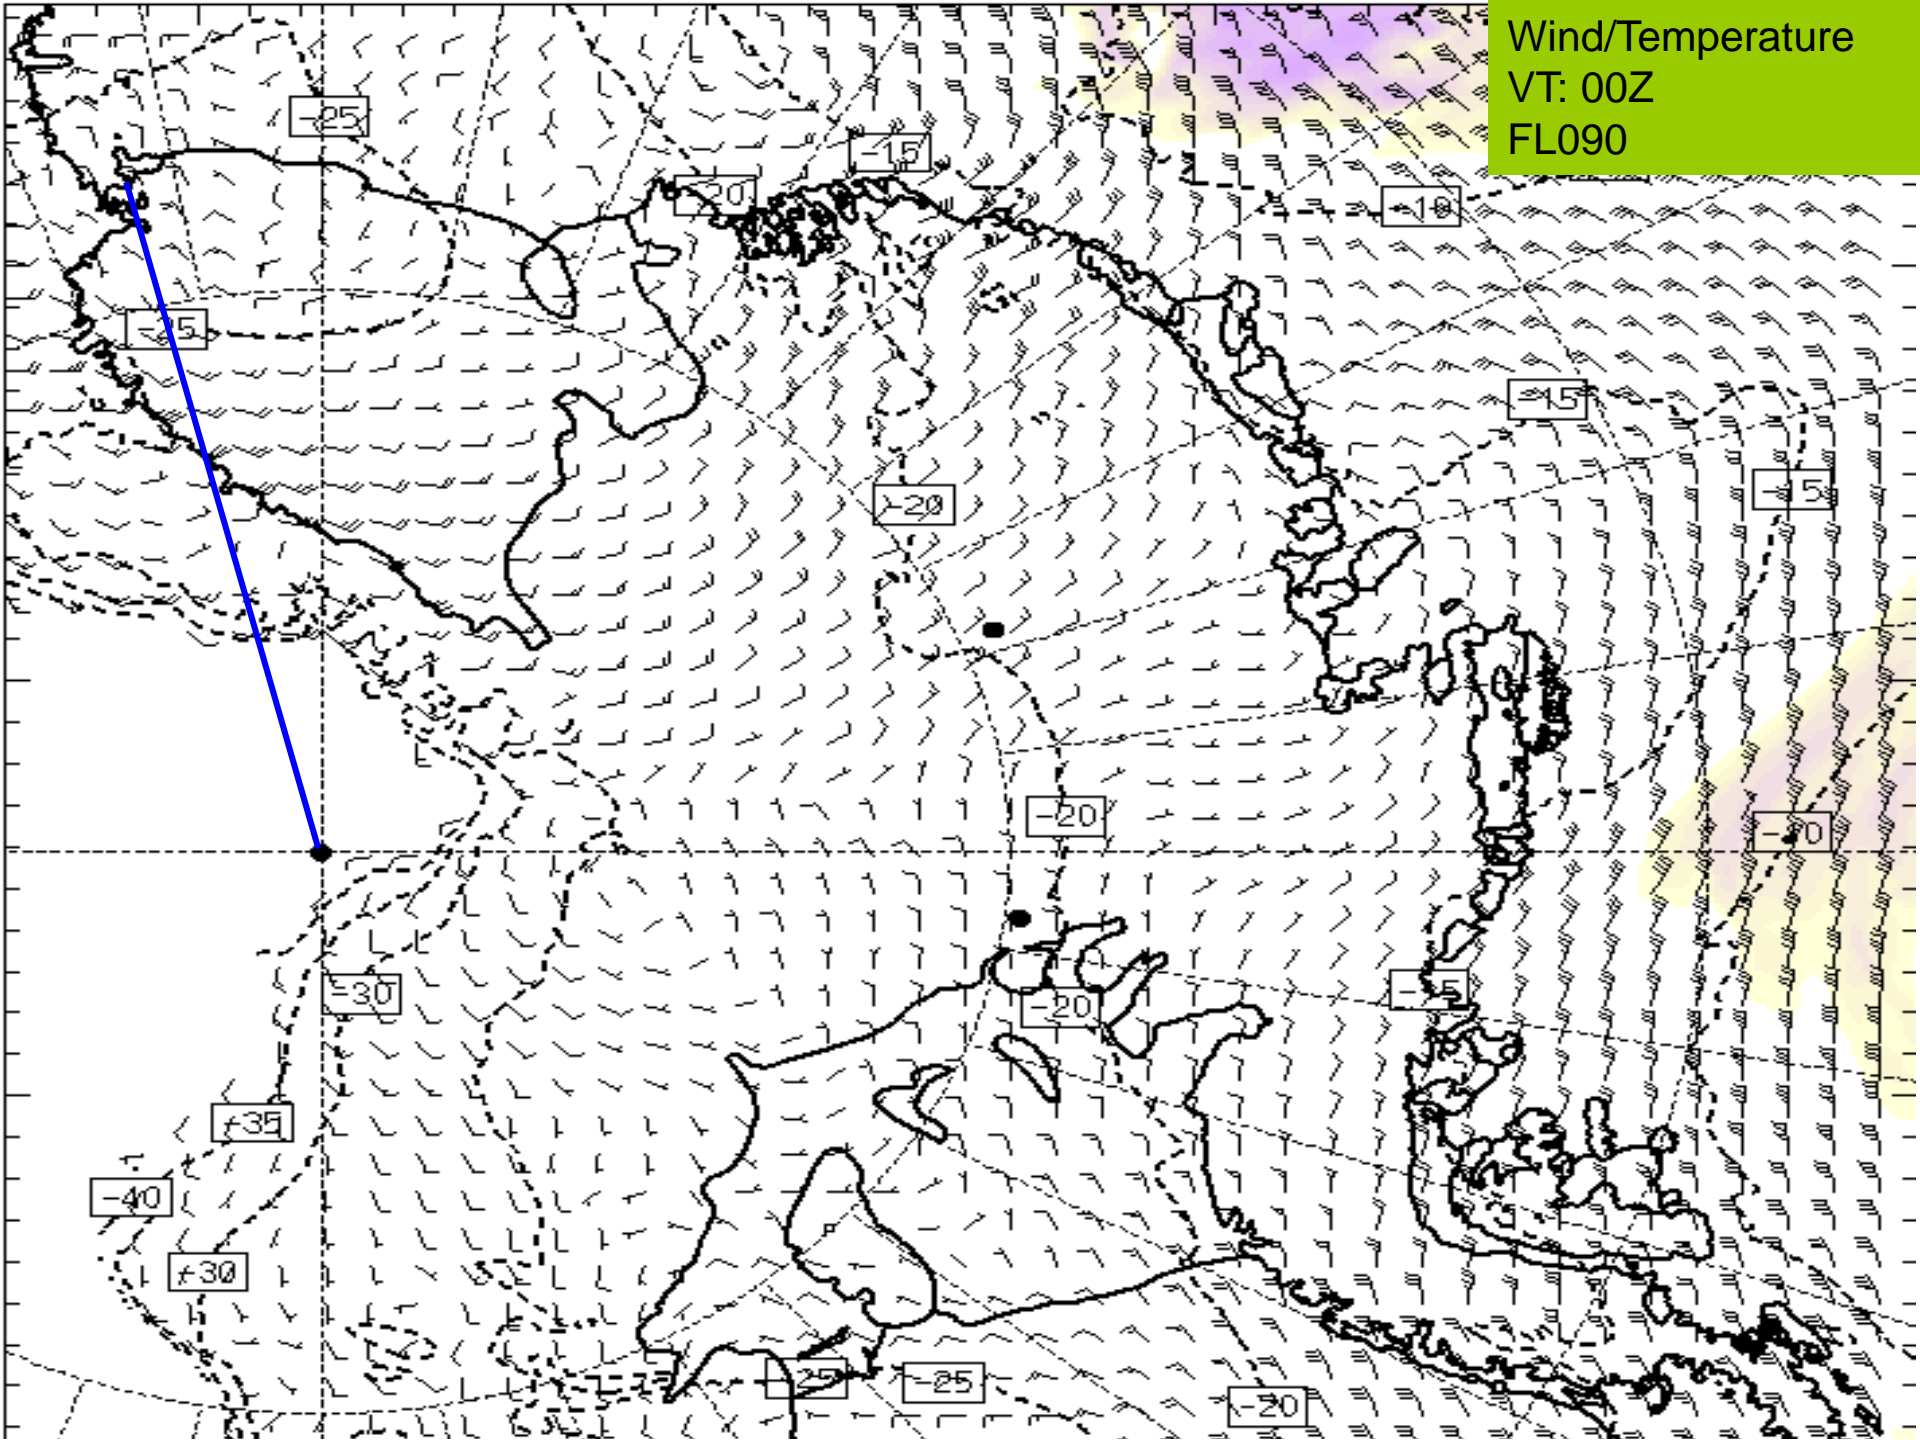

Wind/Temperature
VT: 00Z
FL090