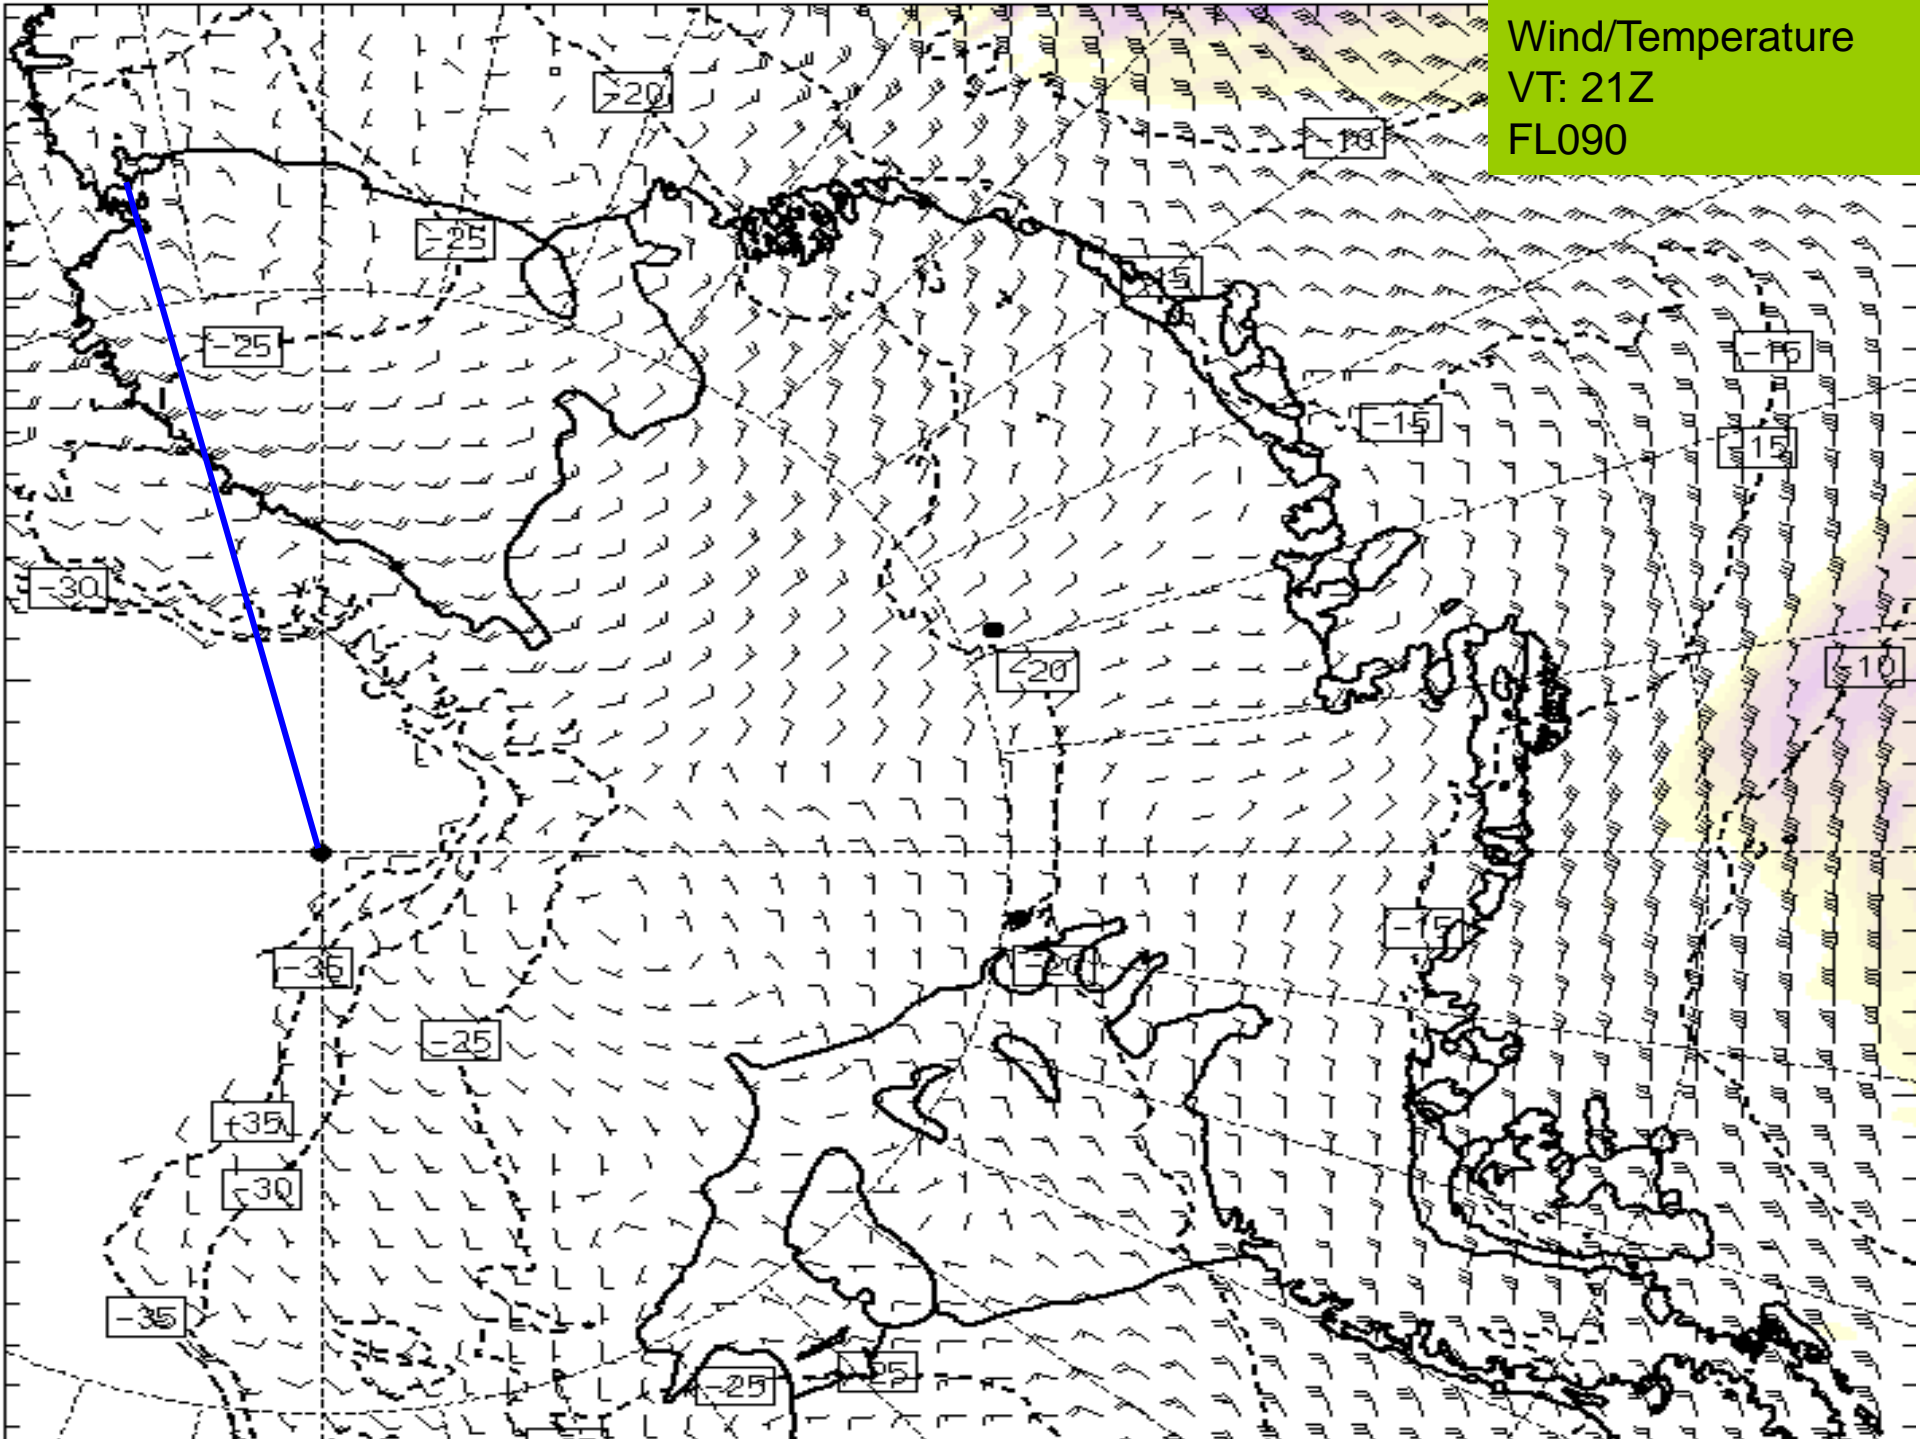

Wind/Temperature
VT: 21Z
FL090