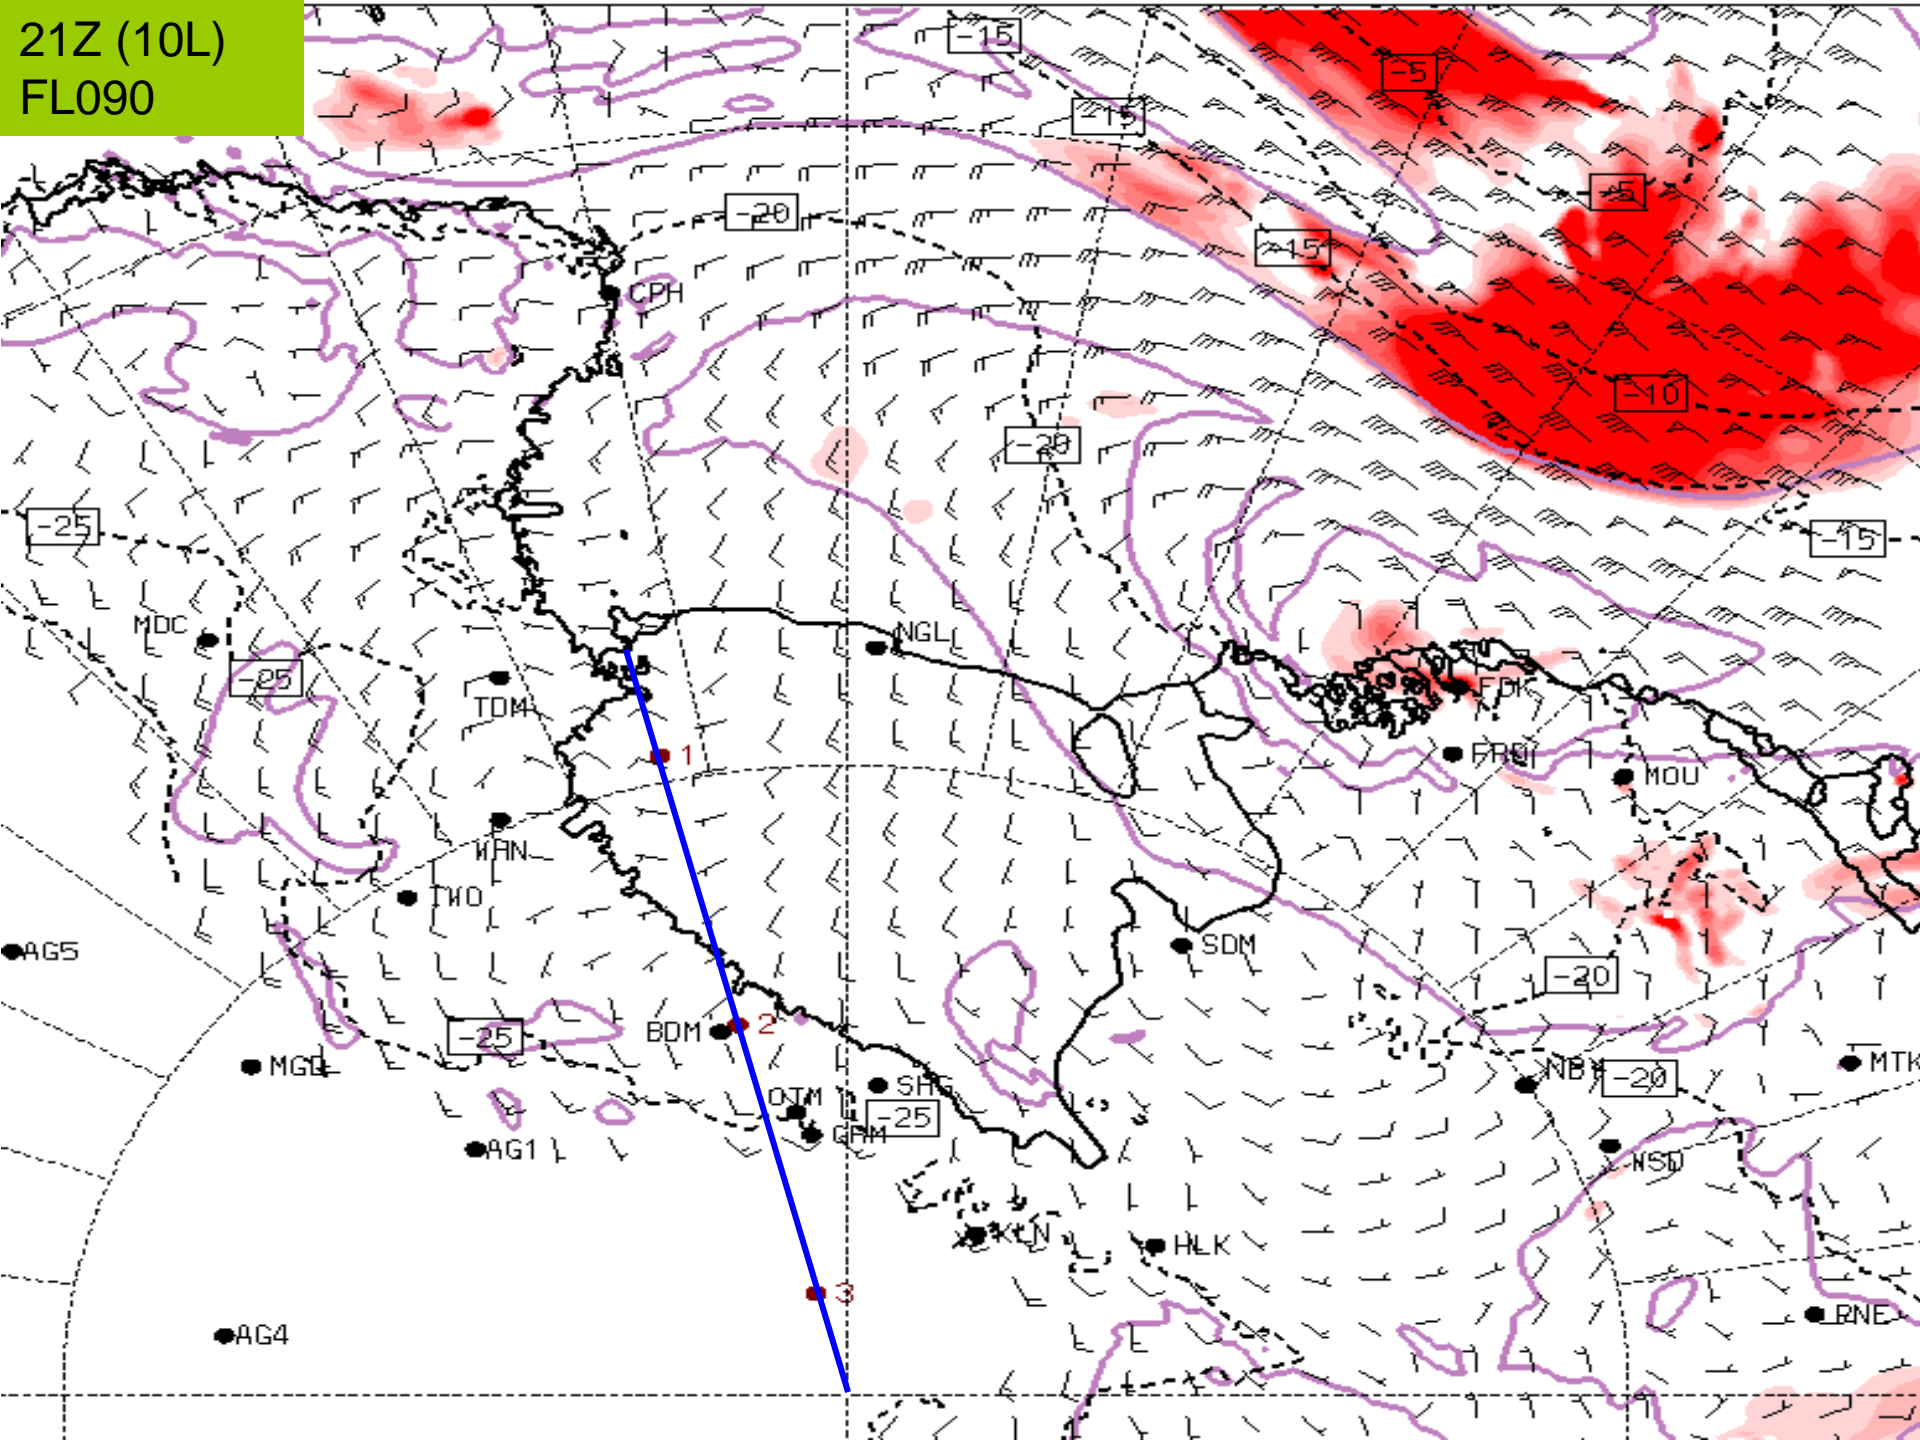

21Z (10L)
FL090