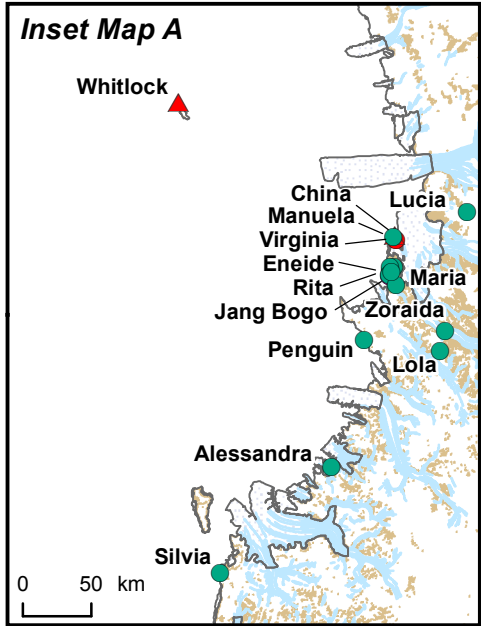

Automatic Weather Stations Antarctica - 2016

- | United States AWS | | International AWS | |
|---------------------------|-----------------------|-------------------|--|
| ▲ Univ. of Wisconsin (UW) | ● Australia | ● Netherlands | |
| ▲ UW / Australia | ● Belgium/Netherlands | ● New Zealand | |
| ▲ UW / China | ● Brazil | ● Norway | |
| ▲ UW / France | ● China | ● Russia | |
| ▲ UW / Japan | ● China/Australia | ● South Korea | |
| ▲ UW / New Zealand | ● Finland | ● United Kingdom | |
| ▲ UW / United Kingdom | ● France | | |
| ● AGO | ● Germany | Other AWS | |
| ● SPAWAR | ● Italy | ■ Commercial | |
| ● Other US | ● Japan | | |