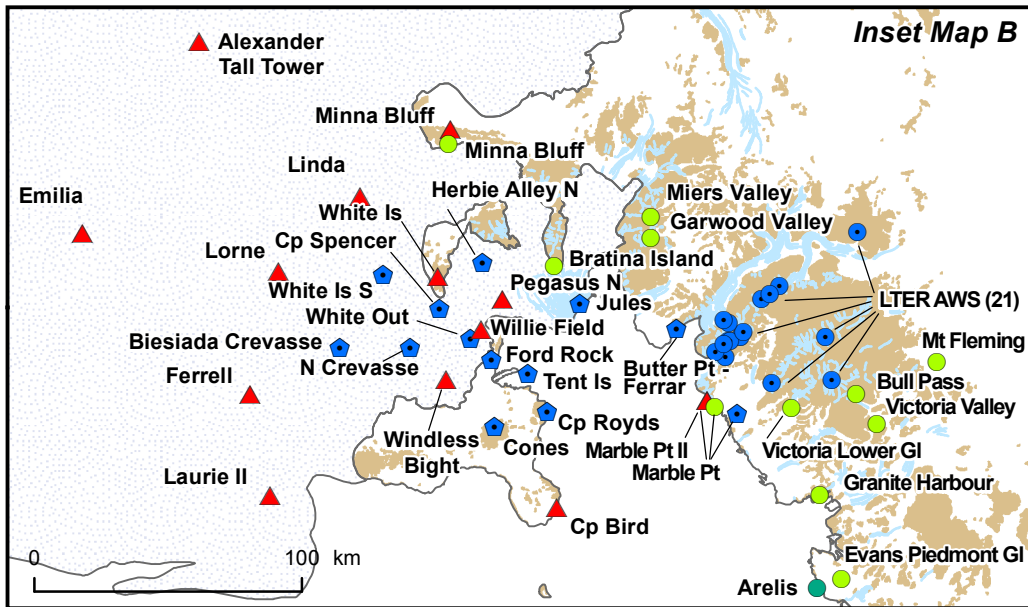

Automatic Weather Stations Antarctica - 2016

- | United States AWS | | International AWS | |
|---------------------------|-----------------------|-------------------|--|
| ▲ Univ. of Wisconsin (UW) | ● Australia | ● Netherlands | |
| ▲ UW / Australia | ● Belgium/Netherlands | ● New Zealand | |
| ▲ UW / China | ● Brazil | ● Norway | |
| ▲ UW / France | ● China | ● Russia | |
| ▲ UW / Japan | ● China/Australia | ● South Korea | |
| ▲ UW / New Zealand | ● Finland | ● United Kingdom | |
| ▲ UW / United Kingdom | ● France | | |
| ● AGO | ● Germany | Other AWS | |
| ● SPAWAR | ● Italy | ■ Commercial | |
| ● Other US | ● Japan | | |