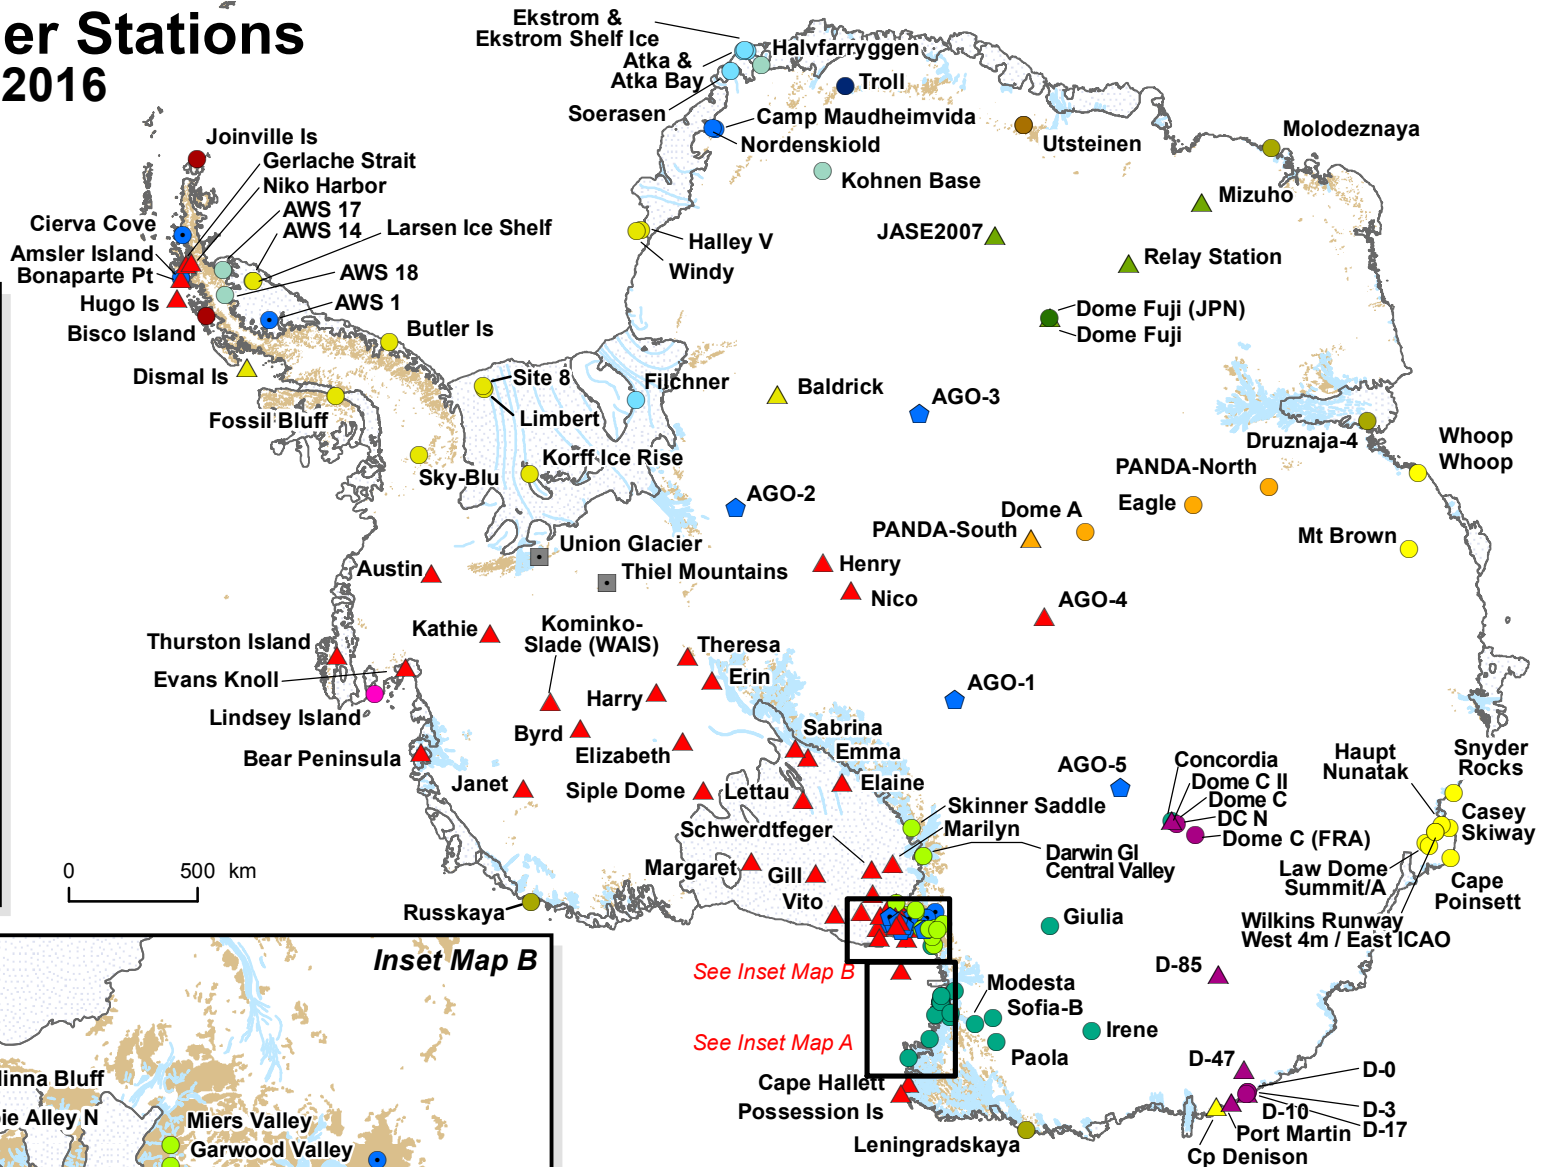

Automatic Weather Stations Antarctica - 2016

- | United States AWS | | International AWS | |
|---------------------------|-----------------------|-------------------|--|
| ▲ Univ. of Wisconsin (UW) | ● Australia | ● Netherlands | |
| ▲ UW / Australia | ● Belgium/Netherlands | ● New Zealand | |
| ▲ UW / China | ● Brazil | ● Norway | |
| ▲ UW / France | ● China | ● Russia | |
| ▲ UW / Japan | ● China/Australia | ● South Korea | |
| ▲ UW / New Zealand | ● Finland | ● United Kingdom | |
| ▲ UW / United Kingdom | ● France | | |
| ● AGO | ● Germany | Other AWS | |
| ● SPAWAR | ● Italy | ■ Commercial | |
| ● Other US | ● Japan | | |