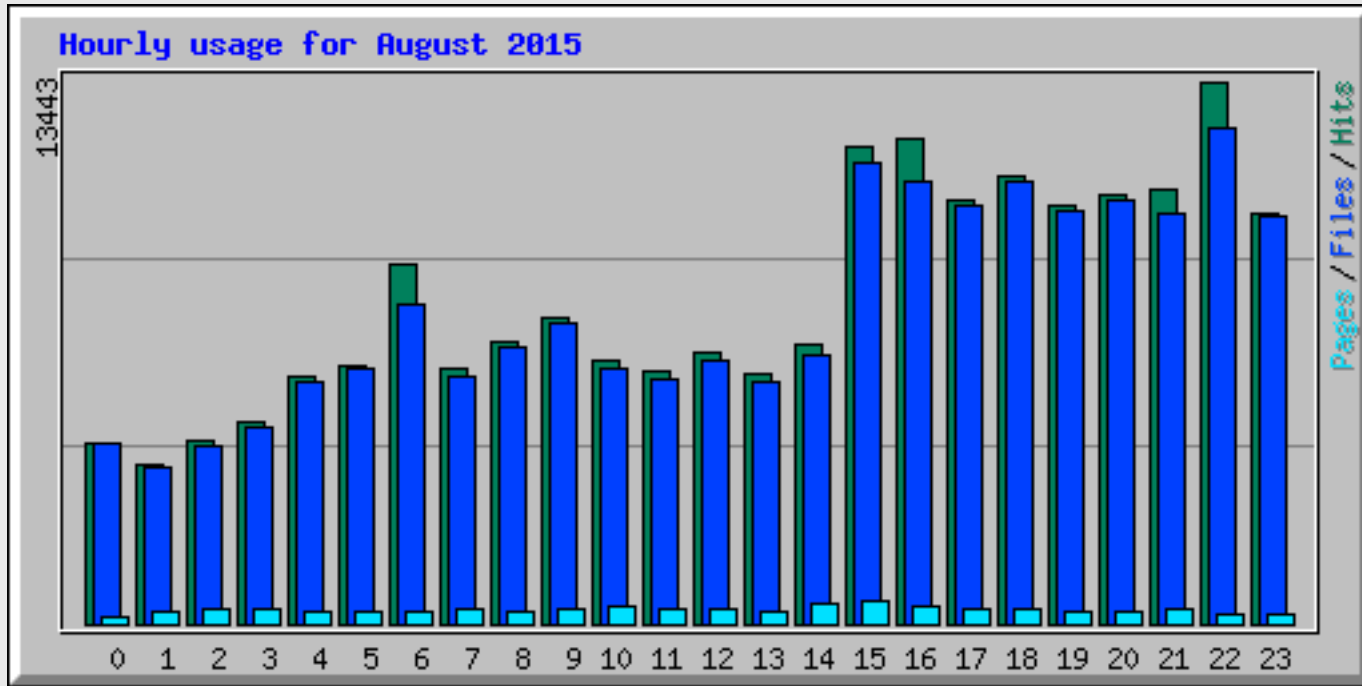

23	14955	7.72%	13250	7.09%	2265	28.03%	53	3.32%	29	12.66%	66404540	9.80%
24	8518	4.40%	7719	4.13%	2104	26.04%	32	2.00%	36	15.72%	40488083	5.97%
25	5153	2.66%	5057	2.71%	375	4.64%	104	6.51%	27	11.79%	19977555	2.95%
26	5234	2.70%	5160	2.76%	244	3.02%	111	6.95%	17	7.42%	18219454	2.69%
27	4901	2.53%	4844	2.59%	158	1.96%	84	5.26%	28	12.23%	18879594	2.79%
28	4895	2.53%	4848	2.59%	155	1.92%	84	5.26%	18	7.86%	17563154	2.59%
29	4599	2.37%	4569	2.44%	129	1.60%	78	4.88%	18	7.86%	16891988	2.49%
30	5472	2.82%	5441	2.91%	155	1.92%	80	5.01%	18	7.86%	16892637	2.49%
31	5389	2.78%	5349	2.86%	189	2.34%	91	5.69%	25	10.92%	14821941	2.19%

Hourly Statistics for August 2015												
Hour	Hits			Files			Pages			KBytes		
	Avg	Total		Avg	Total		Avg	Total		Avg	Total	
0	144	4481	2.31%	143	4437	2.37%	5	185	2.29%	104132	3228092	0.48%
1	126	3924	2.03%	124	3852	2.06%	8	272	3.37%	105623	3274319	0.48%
2	145	4504	2.33%	142	4412	2.36%	11	345	4.27%	188357	5839058	0.86%
3	161	5006	2.58%	157	4885	2.61%	10	335	4.15%	221743	6874021	1.01%
4	198	6143	3.17%	194	6021	3.22%	9	309	3.82%	436079	13518462	1.99%
5	206	6414	3.31%	204	6345	3.39%	9	299	3.70%	367466	11391449	1.68%
6	286	8886	4.59%	255	7921	4.24%	9	288	3.56%	439748	13632189	2.01%
7	204	6326	3.27%	197	6111	3.27%	11	346	4.28%	512304	15881425	2.34%
8	226	7012	3.62%	221	6877	3.68%	9	302	3.74%	512106	15875280	2.34%
9	245	7601	3.92%	239	7425	3.97%	11	346	4.28%	497399	15419371	2.28%
10	210	6527	3.37%	204	6351	3.40%	13	406	5.02%	560472	17374630	2.56%
11	201	6257	3.23%	195	6074	3.25%	12	378	4.68%	864619	26803176	3.95%
12	216	6723	3.47%	211	6553	3.51%	11	358	4.43%	778624	24137346	3.56%
13	199	6187	3.19%	194	6018	3.22%	10	325	4.02%	815775	25289038	3.73%
14	223	6933	3.58%	214	6647	3.56%	15	465	5.75%	865039	26816198	3.96%
15	382	11842	6.11%	368	11409	6.10%	17	538	6.66%	1598735	49560771	7.31%
16	388	12035	6.21%	354	10976	5.87%	13	431	5.33%	1692043	52453322	7.74%
17	338	10500	5.42%	333	10346	5.54%	11	350	4.33%	1620906	50248095	7.41%