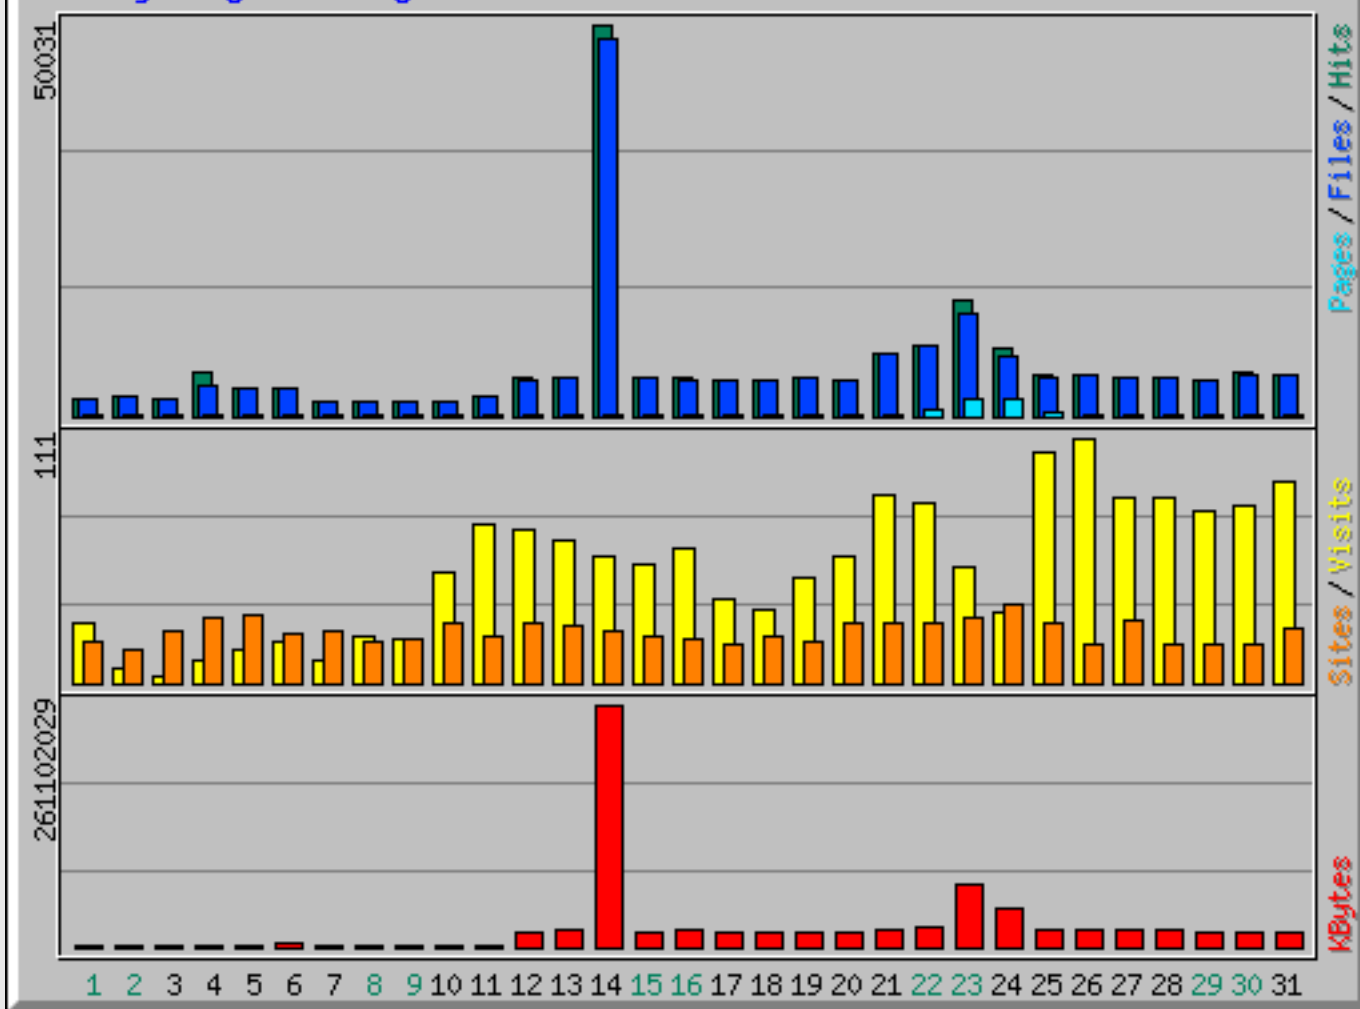

Daily usage for August 2015

Daily Statistics for August 2015

Day	Hits		Files		Pages		Visits		Sites		KBytes	
1	2296	1.19%	2279	1.22%	152	1.88%	27	1.69%	19	8.30%	1403141	0.21%
2	2501	1.29%	2496	1.34%	7	0.09%	7	0.44%	15	6.55%	543826	0.08%
3	2131	1.10%	2129	1.14%	3	0.04%	3	0.19%	24	10.48%	437450	0.06%
4	5553	2.87%	3991	2.14%	11	0.14%	10	0.63%	29	12.66%	582716	0.09%
5	3588	1.85%	3576	1.91%	17	0.21%	15	0.94%	31	13.54%	1232628	0.18%
6	3561	1.84%	3551	1.90%	23	0.28%	19	1.19%	22	9.61%	3405979	0.50%
7	1844	0.95%	1840	0.98%	12	0.15%	10	0.63%	24	10.48%	456440	0.07%
8	1861	0.96%	1855	0.99%	24	0.30%	21	1.31%	19	8.30%	539801	0.08%
9	1835	0.95%	1824	0.98%	24	0.30%	20	1.25%	20	8.73%	675416	0.10%
10	1868	0.96%	1845	0.99%	65	0.80%	50	3.13%	27	11.79%	1226462	0.18%
11	2485	1.28%	2447	1.31%	108	1.34%	72	4.51%	21	9.17%	2022774	0.30%
12	4803	2.48%	4741	2.54%	126	1.56%	69	4.32%	27	11.79%	16585963	2.45%
13	4910	2.53%	4862	2.60%	151	1.87%	65	4.07%	26	11.35%	18009035	2.66%
14	50031	25.83%	48243	25.81%	107	1.32%	57	3.57%	24	10.48%	261102029	38.53%
15	4863	2.51%	4850	2.59%	90	1.11%	54	3.38%	21	9.17%	16667341	2.46%
16	4780	2.47%	4757	2.55%	111	1.37%	61	3.82%	20	8.73%	17528831	2.59%
17	4582	2.37%	4575	2.45%	42	0.52%	38	2.38%	18	7.86%	15723386	2.32%
18	4594	2.37%	4585	2.45%	44	0.54%	33	2.07%	21	9.17%	15581637	2.30%
19	4808	2.48%	4796	2.57%	60	0.74%	48	3.00%	19	8.30%	16196707	2.39%
20	4709	2.43%	4675	2.50%	129	1.60%	57	3.57%	27	11.79%	16752548	2.47%
21	7922	4.09%	7892	4.22%	188	2.33%	85	5.32%	27	11.79%	18820690	2.78%
22	9072	4.68%	8868	4.74%	812	10.05%	82	5.13%	27	11.79%	22106642	3.26%