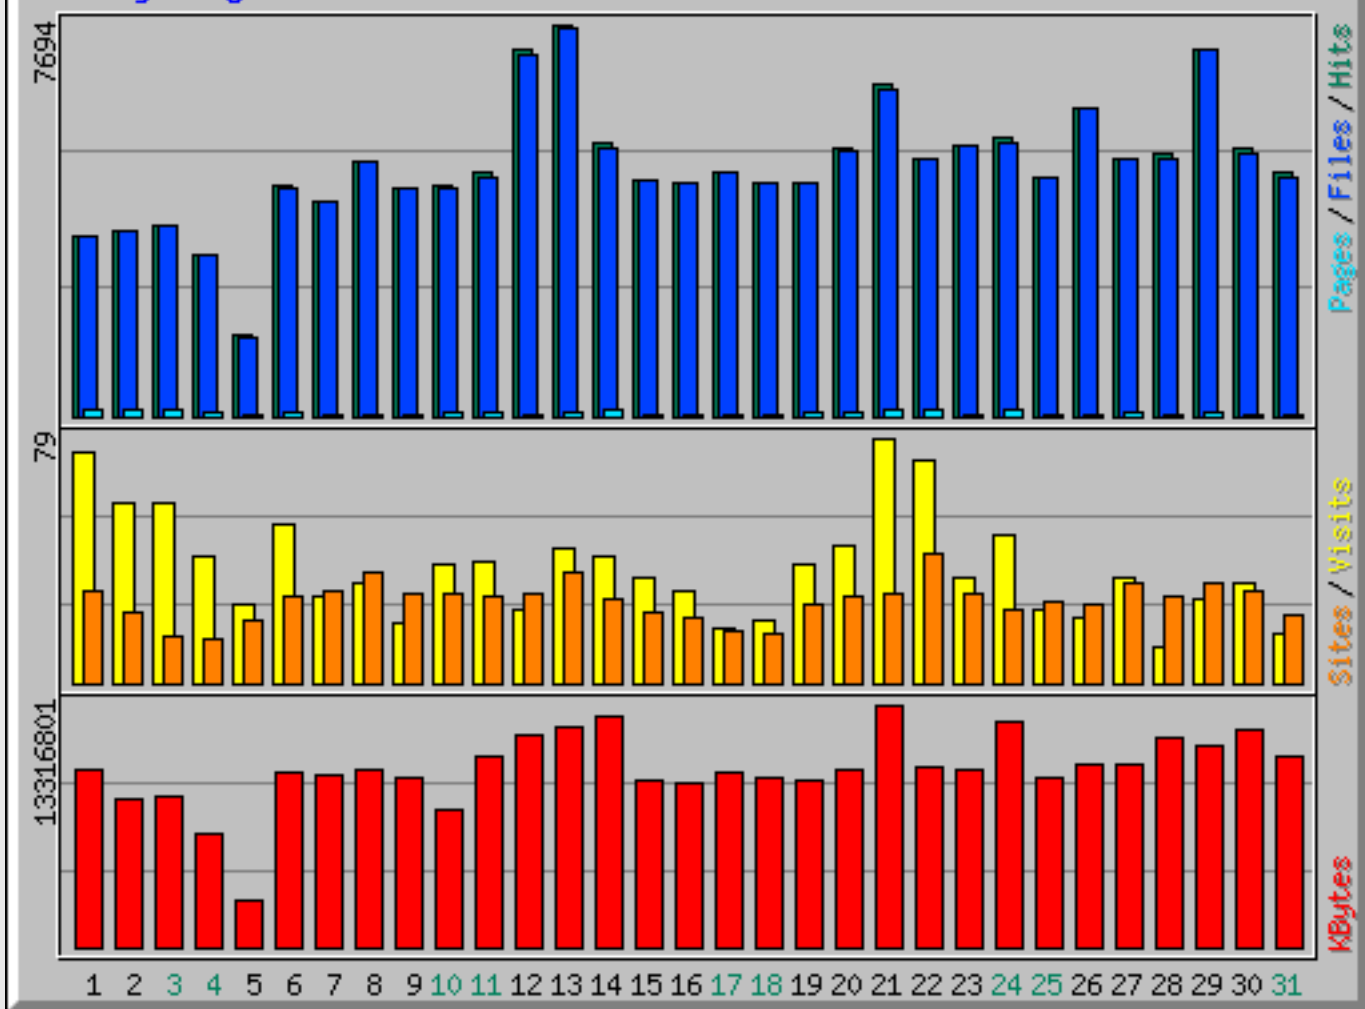

Daily usage for October 2015

Daily Statistics for October 2015

Day	Hits		Files		Pages		Visits		Sites		KBytes	
1	3551	2.33%	3539	2.34%	136	6.68%	74	6.46%	30	9.93%	9736143	3.22%
2	3624	2.38%	3620	2.39%	108	5.31%	58	5.06%	23	7.62%	8176319	2.70%
3	3740	2.46%	3737	2.47%	108	5.31%	58	5.06%	15	4.97%	8327312	2.75%
4	3182	2.09%	3173	2.10%	91	4.47%	41	3.58%	14	4.64%	6150529	2.03%
5	1573	1.03%	1557	1.03%	41	2.01%	25	2.18%	20	6.62%	2574935	0.85%
6	4509	2.96%	4479	2.96%	89	4.37%	51	4.45%	28	9.27%	9610727	3.18%
7	4213	2.77%	4199	2.78%	40	1.97%	28	2.44%	30	9.93%	9455155	3.12%
8	4997	3.28%	4978	3.29%	36	1.77%	32	2.79%	36	11.92%	9703260	3.21%
9	4494	2.95%	4483	2.96%	21	1.03%	19	1.66%	29	9.60%	9249966	3.06%
10	4507	2.96%	4490	2.97%	71	3.49%	38	3.32%	29	9.60%	7473071	2.47%
11	4763	3.13%	4689	3.10%	53	2.60%	39	3.40%	28	9.27%	10401650	3.44%
12	7173	4.71%	7105	4.70%	36	1.77%	24	2.09%	29	9.60%	11621238	3.84%
13	7694	5.05%	7601	5.03%	77	3.78%	43	3.75%	36	11.92%	12139151	4.01%
14	5367	3.52%	5245	3.47%	106	5.21%	41	3.58%	27	8.94%	12590023	4.16%
15	4646	3.05%	4632	3.06%	47	2.31%	34	2.97%	23	7.62%	9133674	3.02%
16	4569	3.00%	4567	3.02%	42	2.06%	30	2.62%	21	6.95%	9055554	2.99%
17	4803	3.15%	4794	3.17%	21	1.03%	18	1.57%	17	5.63%	9639851	3.18%
18	4567	3.00%	4555	3.01%	23	1.13%	20	1.75%	16	5.30%	9286518	3.07%
19	4579	3.01%	4575	3.03%	61	3.00%	38	3.32%	25	8.28%	9179806	3.03%
20	5249	3.45%	5232	3.46%	79	3.88%	44	3.84%	28	9.27%	9670855	3.20%
21	6517	4.28%	6420	4.25%	149	7.32%	79	6.89%	29	9.60%	13316801	4.40%
22	5045	3.31%	5028	3.33%	116	5.70%	72	6.28%	42	13.91%	9898514	3.27%