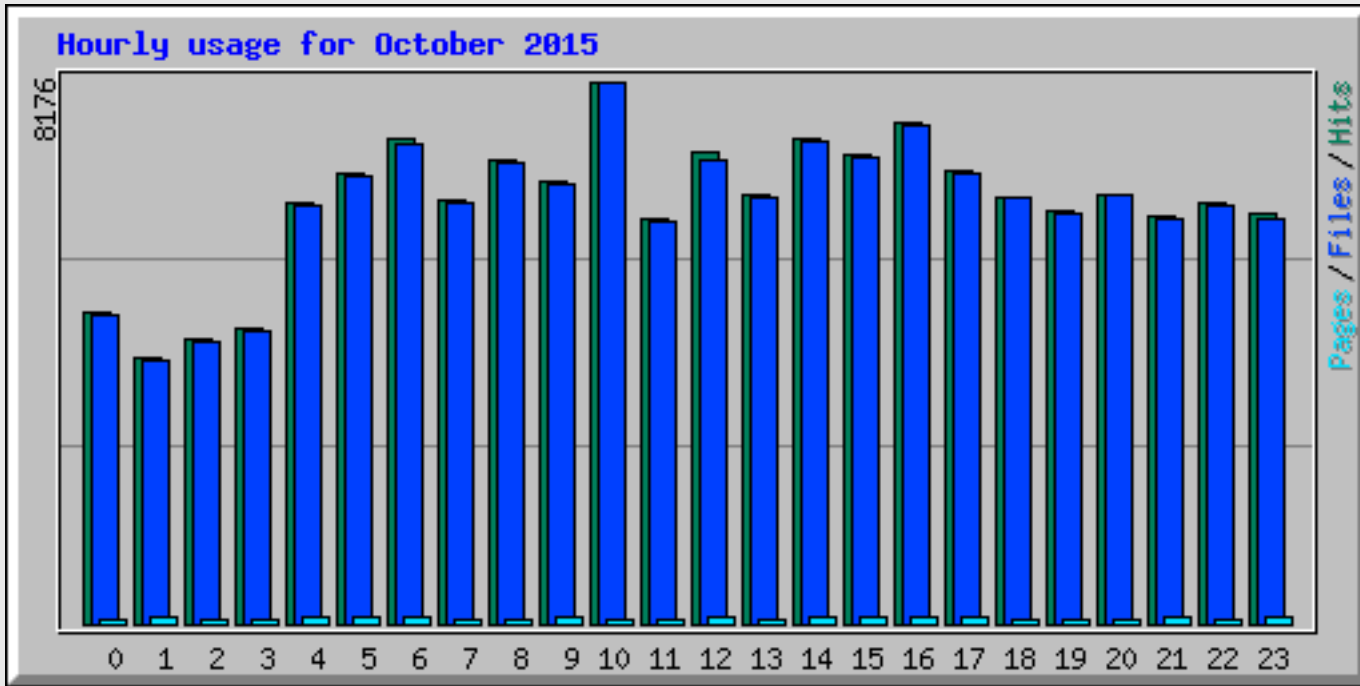

23	5335	3.50%	5323	3.52%	51	2.51%	34	2.97%	29	9.60%	9661687	3.19%
24	5459	3.58%	5378	3.56%	108	5.31%	48	4.19%	24	7.95%	12403064	4.10%
25	4679	3.07%	4665	3.09%	49	2.41%	24	2.09%	26	8.61%	9314233	3.08%
26	6041	3.97%	6022	3.98%	35	1.72%	21	1.83%	25	8.28%	9988165	3.30%
27	5074	3.33%	5047	3.34%	56	2.75%	34	2.97%	32	10.60%	9962564	3.29%
28	5142	3.38%	5050	3.34%	27	1.33%	12	1.05%	28	9.27%	11435283	3.78%
29	7192	4.72%	7176	4.75%	89	4.37%	27	2.36%	32	10.60%	11079546	3.66%
30	5237	3.44%	5152	3.41%	45	2.21%	32	2.79%	30	9.93%	11910141	3.94%
31	4782	3.14%	4703	3.11%	24	1.18%	16	1.40%	22	7.28%	10523175	3.48%

Hourly Statistics for October 2015												
Hour	Hits			Files			Pages			KBytes		
	Avg	Total		Avg	Total		Avg	Total		Avg	Total	
0	151	4710	3.09%	150	4664	3.08%	2	79	3.88%	94622	2933293	0.97%
1	129	4001	2.63%	127	3948	2.61%	2	88	4.32%	90817	2815324	0.93%
2	137	4277	2.81%	136	4239	2.80%	2	78	3.83%	103112	3196478	1.06%
3	143	4451	2.92%	142	4415	2.92%	1	55	2.70%	150496	4665389	1.54%
4	204	6328	4.15%	203	6303	4.17%	2	83	4.08%	458239	14205424	4.69%
5	218	6775	4.45%	217	6740	4.46%	3	112	5.50%	481411	14923732	4.93%
6	236	7326	4.81%	233	7240	4.79%	3	111	5.45%	552594	17130414	5.66%
7	205	6376	4.19%	204	6344	4.20%	2	66	3.24%	413216	12809690	4.23%
8	225	6995	4.59%	224	6949	4.60%	2	77	3.78%	464675	14404940	4.76%
9	215	6672	4.38%	213	6630	4.38%	2	87	4.28%	475888	14752519	4.87%
10	263	8176	5.37%	262	8136	5.38%	2	69	3.39%	486134	15070147	4.98%
11	197	6109	4.01%	196	6077	4.02%	2	73	3.59%	420593	13038385	4.31%
12	229	7124	4.68%	225	6990	4.62%	3	112	5.50%	540453	16754031	5.54%
13	208	6476	4.25%	206	6416	4.24%	2	68	3.34%	424586	13162164	4.35%
14	235	7309	4.80%	234	7263	4.80%	3	103	5.06%	486658	15086392	4.98%
15	227	7051	4.63%	226	7013	4.64%	3	111	5.45%	508984	15778516	5.21%
16	244	7564	4.97%	242	7504	4.96%	3	112	5.50%	562713	17444090	5.76%
17	219	6818	4.48%	219	6789	4.49%	3	100	4.91%	465039	14416223	4.76%