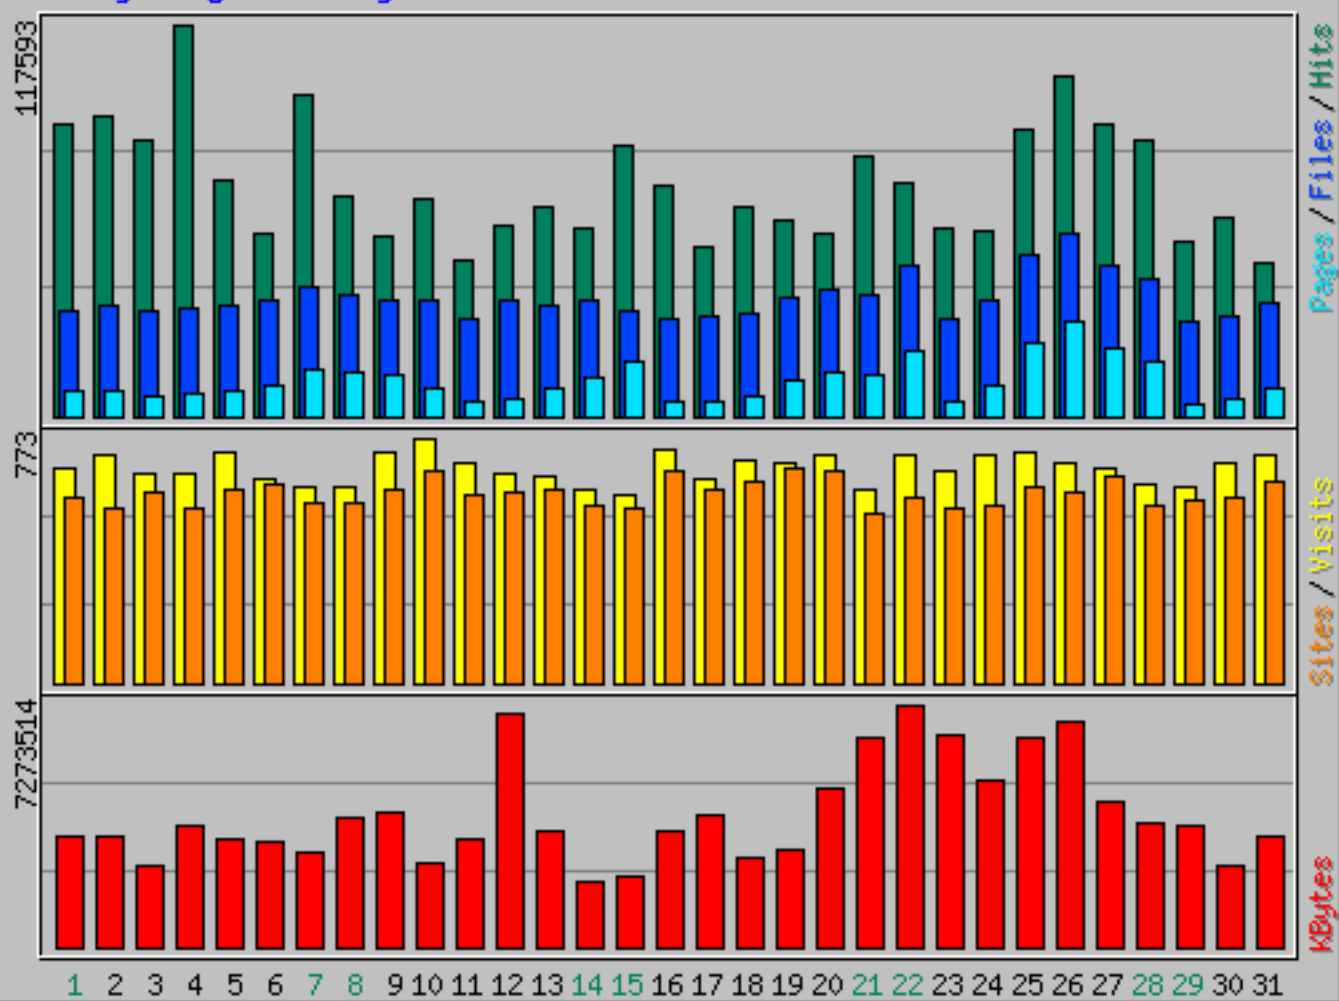

Daily usage for May 2016

Daily Statistics for May 2016

Day	Hits		Files		Pages		Visits		Sites		KBytes	
1	87697	4.05%	31727	2.90%	7335	2.23%	677	3.26%	588	5.84%	3336300	2.71%
2	90375	4.18%	33089	3.02%	7594	2.31%	715	3.44%	552	5.48%	3303966	2.68%
3	83027	3.84%	31742	2.90%	6365	1.93%	659	3.17%	602	5.98%	2457408	1.99%
4	117593	5.44%	32476	2.97%	6796	2.07%	661	3.18%	548	5.44%	3626122	2.94%
5	70550	3.26%	33045	3.02%	7524	2.29%	726	3.49%	608	6.04%	3255948	2.64%
6	54712	2.53%	34489	3.15%	9415	2.86%	640	3.08%	628	6.24%	3188605	2.59%
7	96596	4.47%	38870	3.55%	14185	4.31%	616	2.96%	568	5.64%	2831677	2.30%
8	65888	3.05%	36003	3.29%	13391	4.07%	619	2.98%	568	5.64%	3901737	3.16%
9	54066	2.50%	34506	3.15%	12389	3.77%	723	3.48%	610	6.06%	4007971	3.25%
10	64817	3.00%	34415	3.14%	8452	2.57%	773	3.72%	671	6.66%	2535991	2.06%
11	46820	2.16%	29120	2.66%	4074	1.24%	693	3.33%	593	5.89%	3237219	2.63%
12	57365	2.65%	34916	3.19%	5578	1.70%	656	3.16%	598	5.94%	6960251	5.65%
13	62491	2.89%	32883	3.00%	8410	2.56%	655	3.15%	607	6.03%	3439840	2.79%
14	56050	2.59%	34931	3.19%	11313	3.44%	611	2.94%	557	5.53%	1976559	1.60%
15	81556	3.77%	31635	2.89%	16599	5.05%	592	2.85%	553	5.49%	2147604	1.74%
16	69093	3.19%	29523	2.70%	4358	1.32%	733	3.53%	670	6.65%	3469047	2.81%
17	51000	2.36%	29997	2.74%	4428	1.35%	644	3.10%	606	6.02%	3968697	3.22%
18	63179	2.92%	30790	2.81%	5821	1.77%	703	3.38%	632	6.28%	2650456	2.15%
19	58592	2.71%	35388	3.23%	11095	3.37%	694	3.34%	674	6.69%	2916282	2.37%
20	54436	2.52%	38140	3.48%	13073	3.97%	719	3.46%	670	6.65%	4762123	3.86%
21	77897	3.60%	36579	3.34%	12687	3.86%	612	2.94%	530	5.26%	6244897	5.07%
22	70144	3.24%	44955	4.11%	19728	6.00%	718	3.45%	581	5.77%	7273514	5.90%