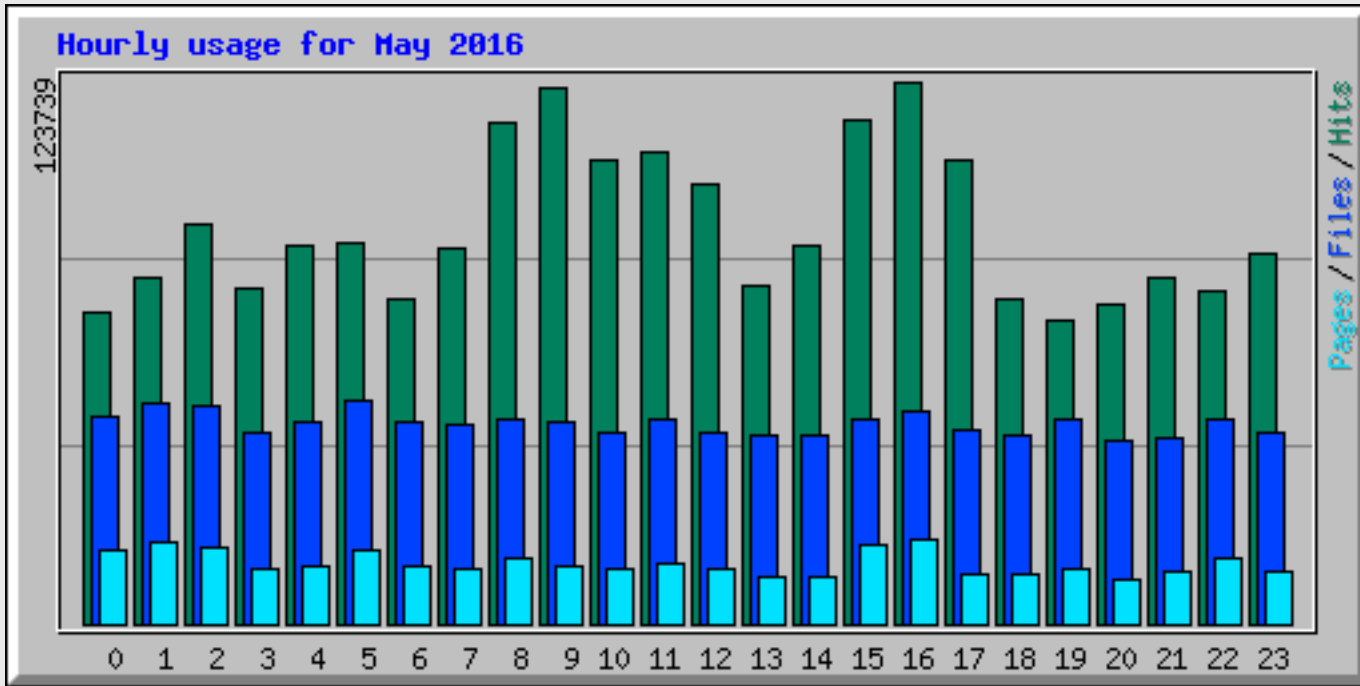

23	56634	2.62%	29345	2.68%	4722	1.44%	669	3.22%	552	5.48%	6322130	5.13%
24	55727	2.58%	34492	3.15%	8862	2.69%	720	3.46%	562	5.58%	5030202	4.08%
25	86210	3.99%	48026	4.39%	21676	6.59%	727	3.50%	614	6.10%	6267234	5.08%
26	101954	4.71%	54648	4.99%	28501	8.66%	689	3.32%	600	5.96%	6773571	5.49%
27	87957	4.07%	45171	4.13%	20520	6.24%	678	3.26%	654	6.50%	4317914	3.50%
28	82848	3.83%	40966	3.74%	16587	5.04%	629	3.03%	555	5.51%	3687286	2.99%
29	52083	2.41%	28446	2.60%	3940	1.20%	614	2.95%	575	5.71%	3640703	2.95%
30	59209	2.74%	30187	2.76%	5225	1.59%	697	3.35%	582	5.78%	2455507	1.99%
31	46285	2.14%	34031	3.11%	8337	2.53%	721	3.47%	636	6.32%	3293925	2.67%

Hourly Statistics for May 2016

Hour	Hits		Files		Pages		KBytes					
	Avg	Total	Avg	Total	Avg	Total	Avg	Total				
0	2285	70849	3.28%	1528	47387	4.33%	531	16491	5.01%	141470	4385568	3.56%
1	2542	78829	3.64%	1612	50001	4.57%	595	18467	5.61%	194284	6022805	4.89%
2	2945	91311	4.22%	1602	49689	4.54%	556	17236	5.24%	159416	4941885	4.01%
3	2465	76444	3.53%	1408	43661	3.99%	393	12197	3.71%	147210	4563516	3.70%
4	2786	86369	3.99%	1476	45758	4.18%	427	13248	4.03%	160554	4977184	4.04%
5	2807	87023	4.02%	1646	51039	4.66%	535	16615	5.05%	176777	5480093	4.45%
6	2386	73980	3.42%	1478	45833	4.19%	424	13146	4.00%	121552	3768126	3.06%
7	2755	85428	3.95%	1466	45469	4.15%	411	12755	3.88%	114331	3544259	2.87%
8	3684	114224	5.28%	1510	46832	4.28%	483	15001	4.56%	140001	4340031	3.52%
9	3938	122093	5.65%	1493	46313	4.23%	416	12915	3.93%	127546	3953937	3.21%
10	3407	105617	4.88%	1411	43754	4.00%	405	12584	3.83%	96270	2984372	2.42%
11	3472	107656	4.98%	1501	46559	4.25%	441	13686	4.16%	141774	4394989	3.57%
12	3240	100460	4.64%	1413	43830	4.00%	412	12774	3.88%	115468	3579506	2.90%
13	2480	76897	3.56%	1389	43079	3.94%	334	10370	3.15%	195629	6064504	4.92%
14	2779	86158	3.98%	1382	42864	3.92%	352	10919	3.32%	149178	4624509	3.75%
15	3710	115037	5.32%	1501	46557	4.25%	575	17845	5.42%	328864	10194783	8.27%
16	3991	123739	5.72%	1560	48362	4.42%	619	19191	5.83%	259315	8038753	6.52%
17	3402	105483	4.88%	1420	44050	4.02%	358	11115	3.38%	211160	6545947	5.31%