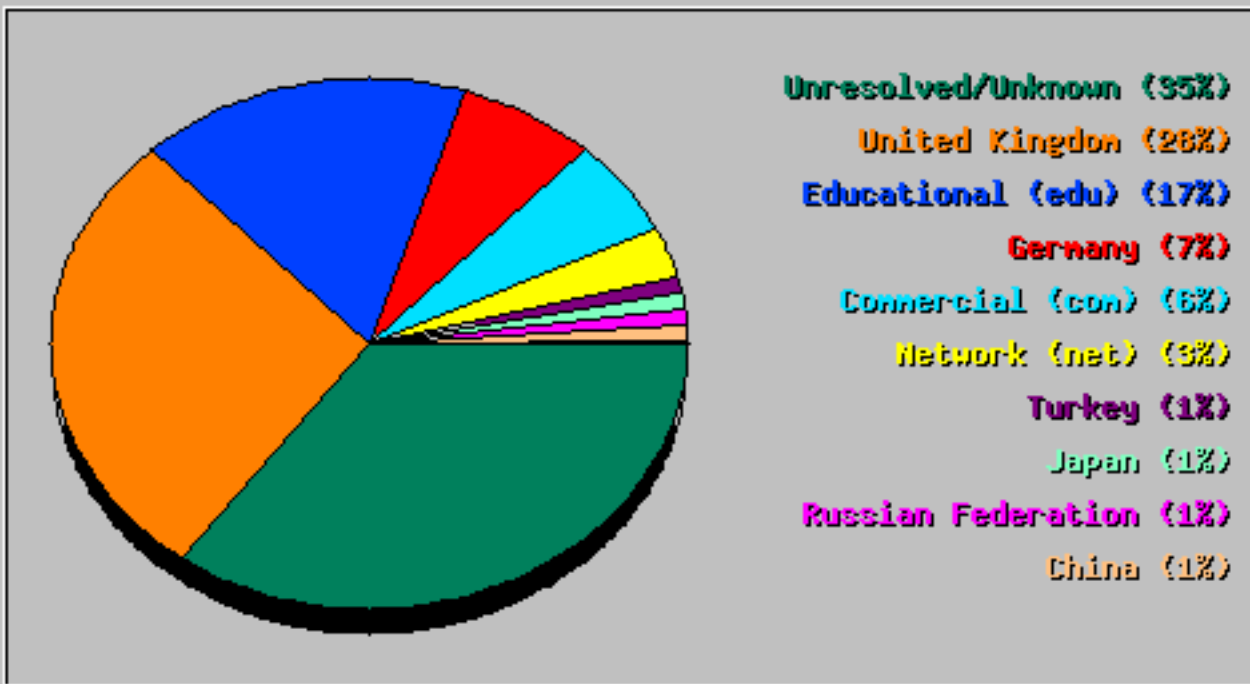

Usage by Country for May 2016

Top 30 of 118 Total Countries

#	Hits		Files		KBytes		Country
1	762004	35.23%	70104	6.40%	18294472	14.84%	Unresolved/Unknown
2	609980	28.20%	593021	54.18%	4009911	3.25%	United Kingdom
3	361036	16.69%	86175	7.87%	3912398	3.17%	Educational (edu)
4	153213	7.08%	149827	13.69%	5509264	4.47%	Germany
5	123865	5.73%	110403	10.09%	64541711	52.35%	Commercial (com)
6	58460	2.70%	52317	4.78%	12599577	10.22%	Network (net)
7	17563	0.81%	108	0.01%	107418	0.09%	Turkey
8	13309	0.62%	9067	0.83%	3980126	3.23%	Japan
9	12178	0.56%	2067	0.19%	682855	0.55%	Russian Federation
10	11579	0.54%	61	0.01%	54671	0.04%	China
11	7130	0.33%	6946	0.63%	567147	0.46%	Italy
12	5220	0.24%	5220	0.48%	2317	0.00%	Generic TLD (info)
13	4682	0.22%	1669	0.15%	353041	0.29%	New Zealand
14	2891	0.13%	1951	0.18%	929605	0.75%	Argentina
15	2436	0.11%	2083	0.19%	116169	0.09%	European Union
16	1975	0.09%	1826	0.17%	184744	0.15%	France
17	1312	0.06%	1221	0.11%	542114	0.44%	Australia
18	1156	0.05%	1015	0.09%	3625644	2.94%	British Indian Ocean Territory
19	1129	0.05%	1031	0.09%	85492	0.07%	Brazil
20	1112	0.05%	1047	0.10%	81365	0.07%	Netherlands
21	1083	0.05%	2	0.00%	5415	0.00%	Saudi Arabia
22	973	0.04%	921	0.08%	220057	0.18%	US Government (gov)
23	868	0.04%	359	0.03%	237197	0.19%	Poland
24	777	0.04%	755	0.07%	101080	0.08%	Austria
25	746	0.03%	735	0.07%	140970	0.11%	United States
26	614	0.03%	595	0.05%	592254	0.48%	Canada
27	481	0.02%	434	0.04%	283606	0.23%	US Military (mil)